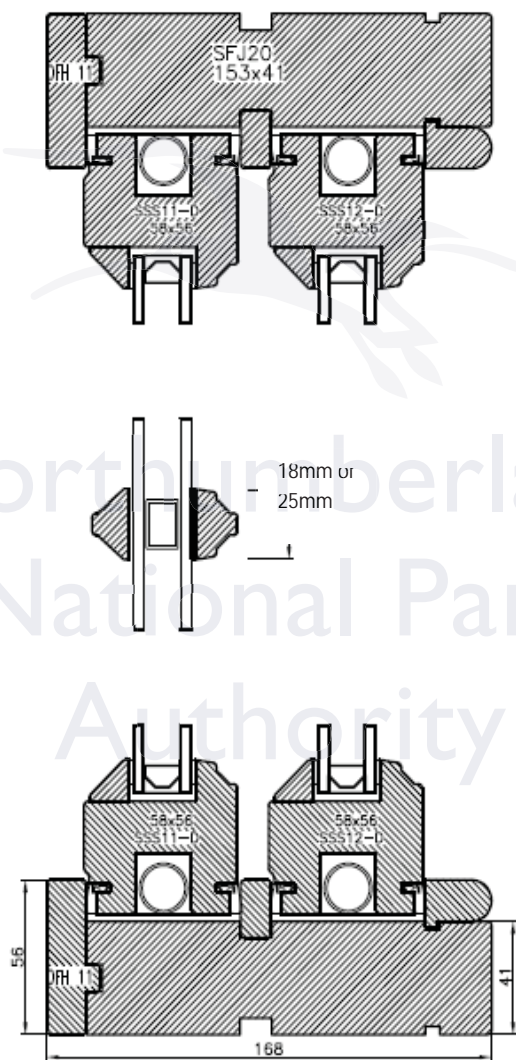

VERTICAL SECTION

HORIZONTAL SECTION
SPIRAL BALANCE

HORIZONTAL SECTION
CORDS & WEIGHTS

Blackthorn Timber Windows

25mm or 18mm Bonded bar

40mm Solid bar

Blackthorn Timber Windows