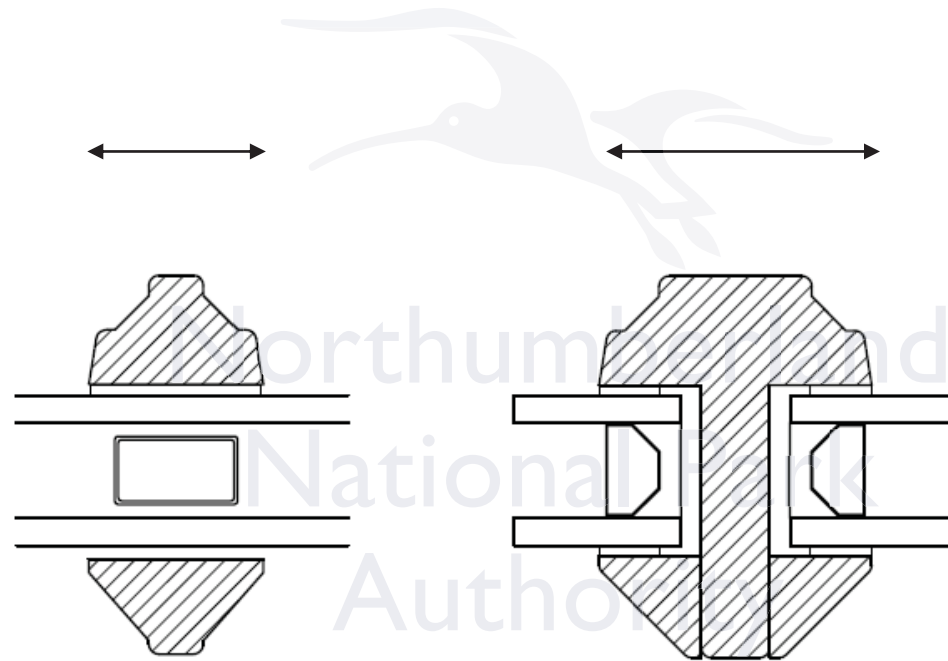

VERTICAL SECTION

HORIZONTAL SECTION
SPIRAL BALANCE

HORIZONTAL SECTION
CORDS & WEIGHTS

Blackthorn Timber Windows

25mm or 18mm Bonded bar

40mm Solid bar

Blackthorn Timber Windows