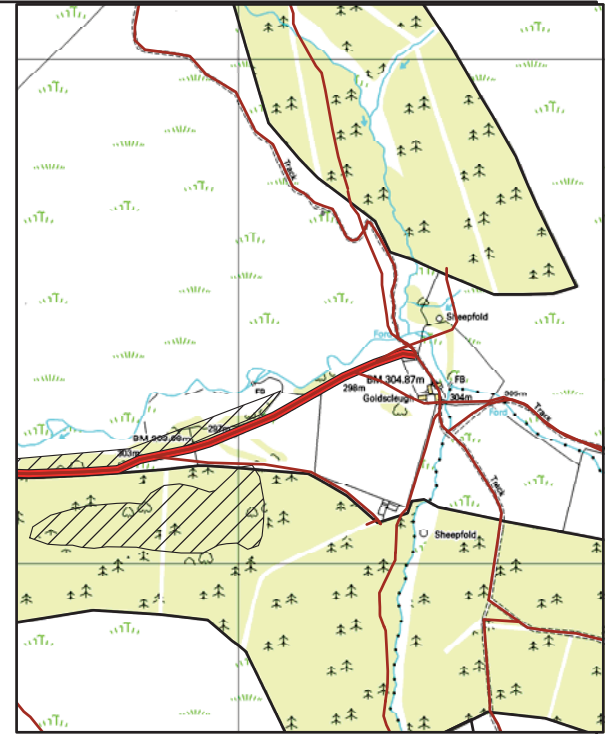

College Valley Estate
Proposed road 2014
www.college-valley.co.uk

Border Consultants (Forestry) Ltd
01668 213693

0 1.25 2.5 5 Miles

3