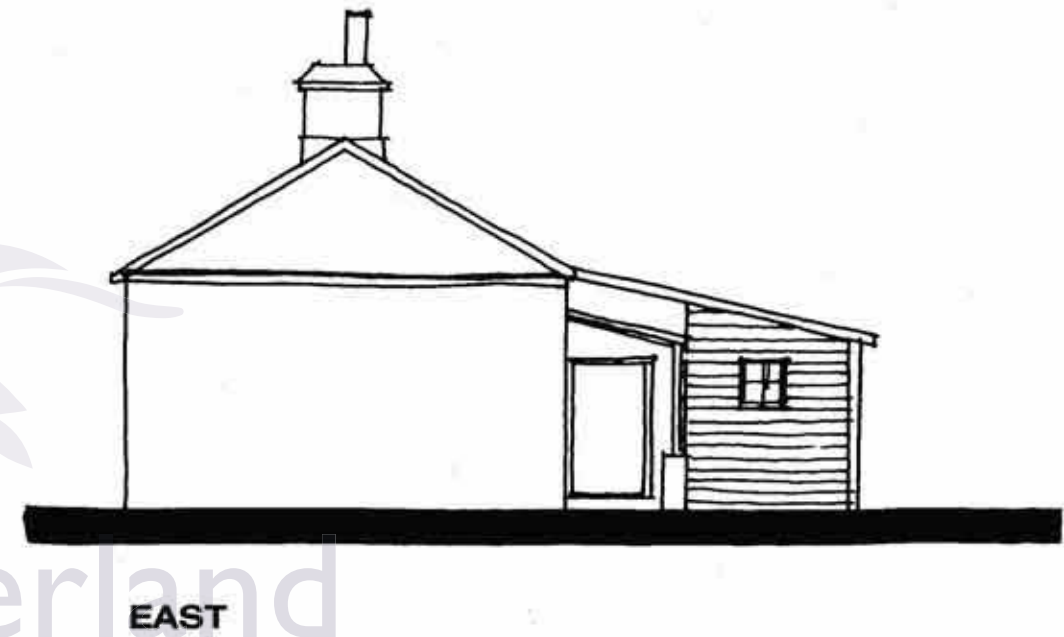

Client
MR M GLEN-DAVISON

Drawing Title
EXISTING ELEVATIONS

date: 6/14 scale: 1:100
@A3

Org No.
WD11-148-E1

02012

Northumberland
National Park
Authority