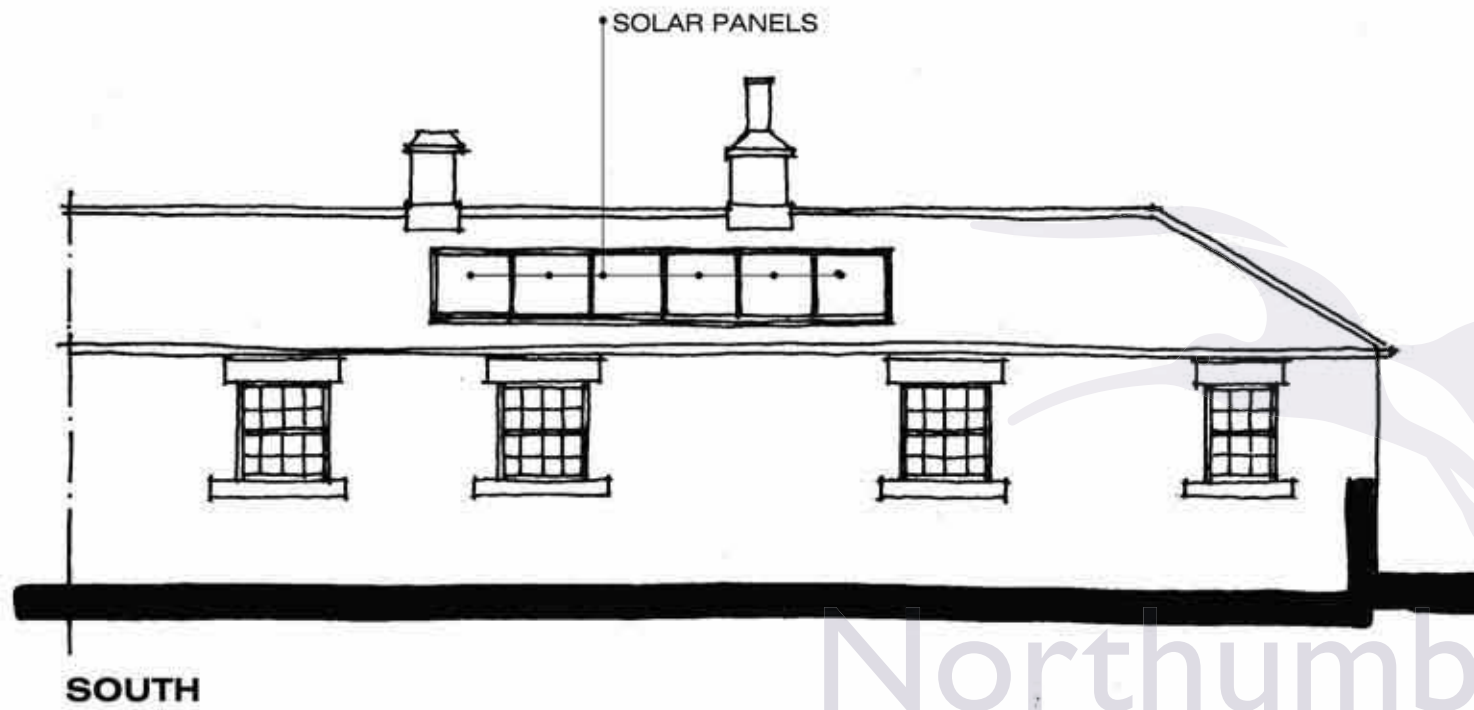

Client
MR M GLEN-DAVISON

Drawing Title
EXISTING ELEVATIONS

date: 6/14 scale: 1:100
@A3

Org No.
WD11-148-E1

02012

Northumberland
National Park
Authority