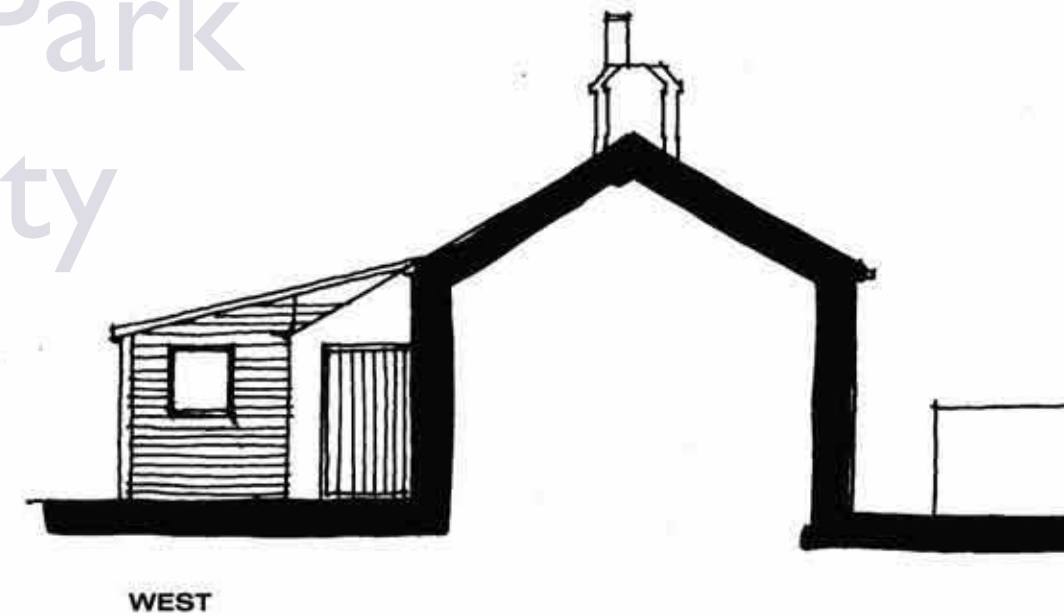

Client
MR M GLEN-DAVISON

Drawing Title
EXISTING ELEVATIONS

date: 6/14 scale: 1:100
@A3

Org No.
WD11-148-E1

02012

Northumberland
National Park
Authority