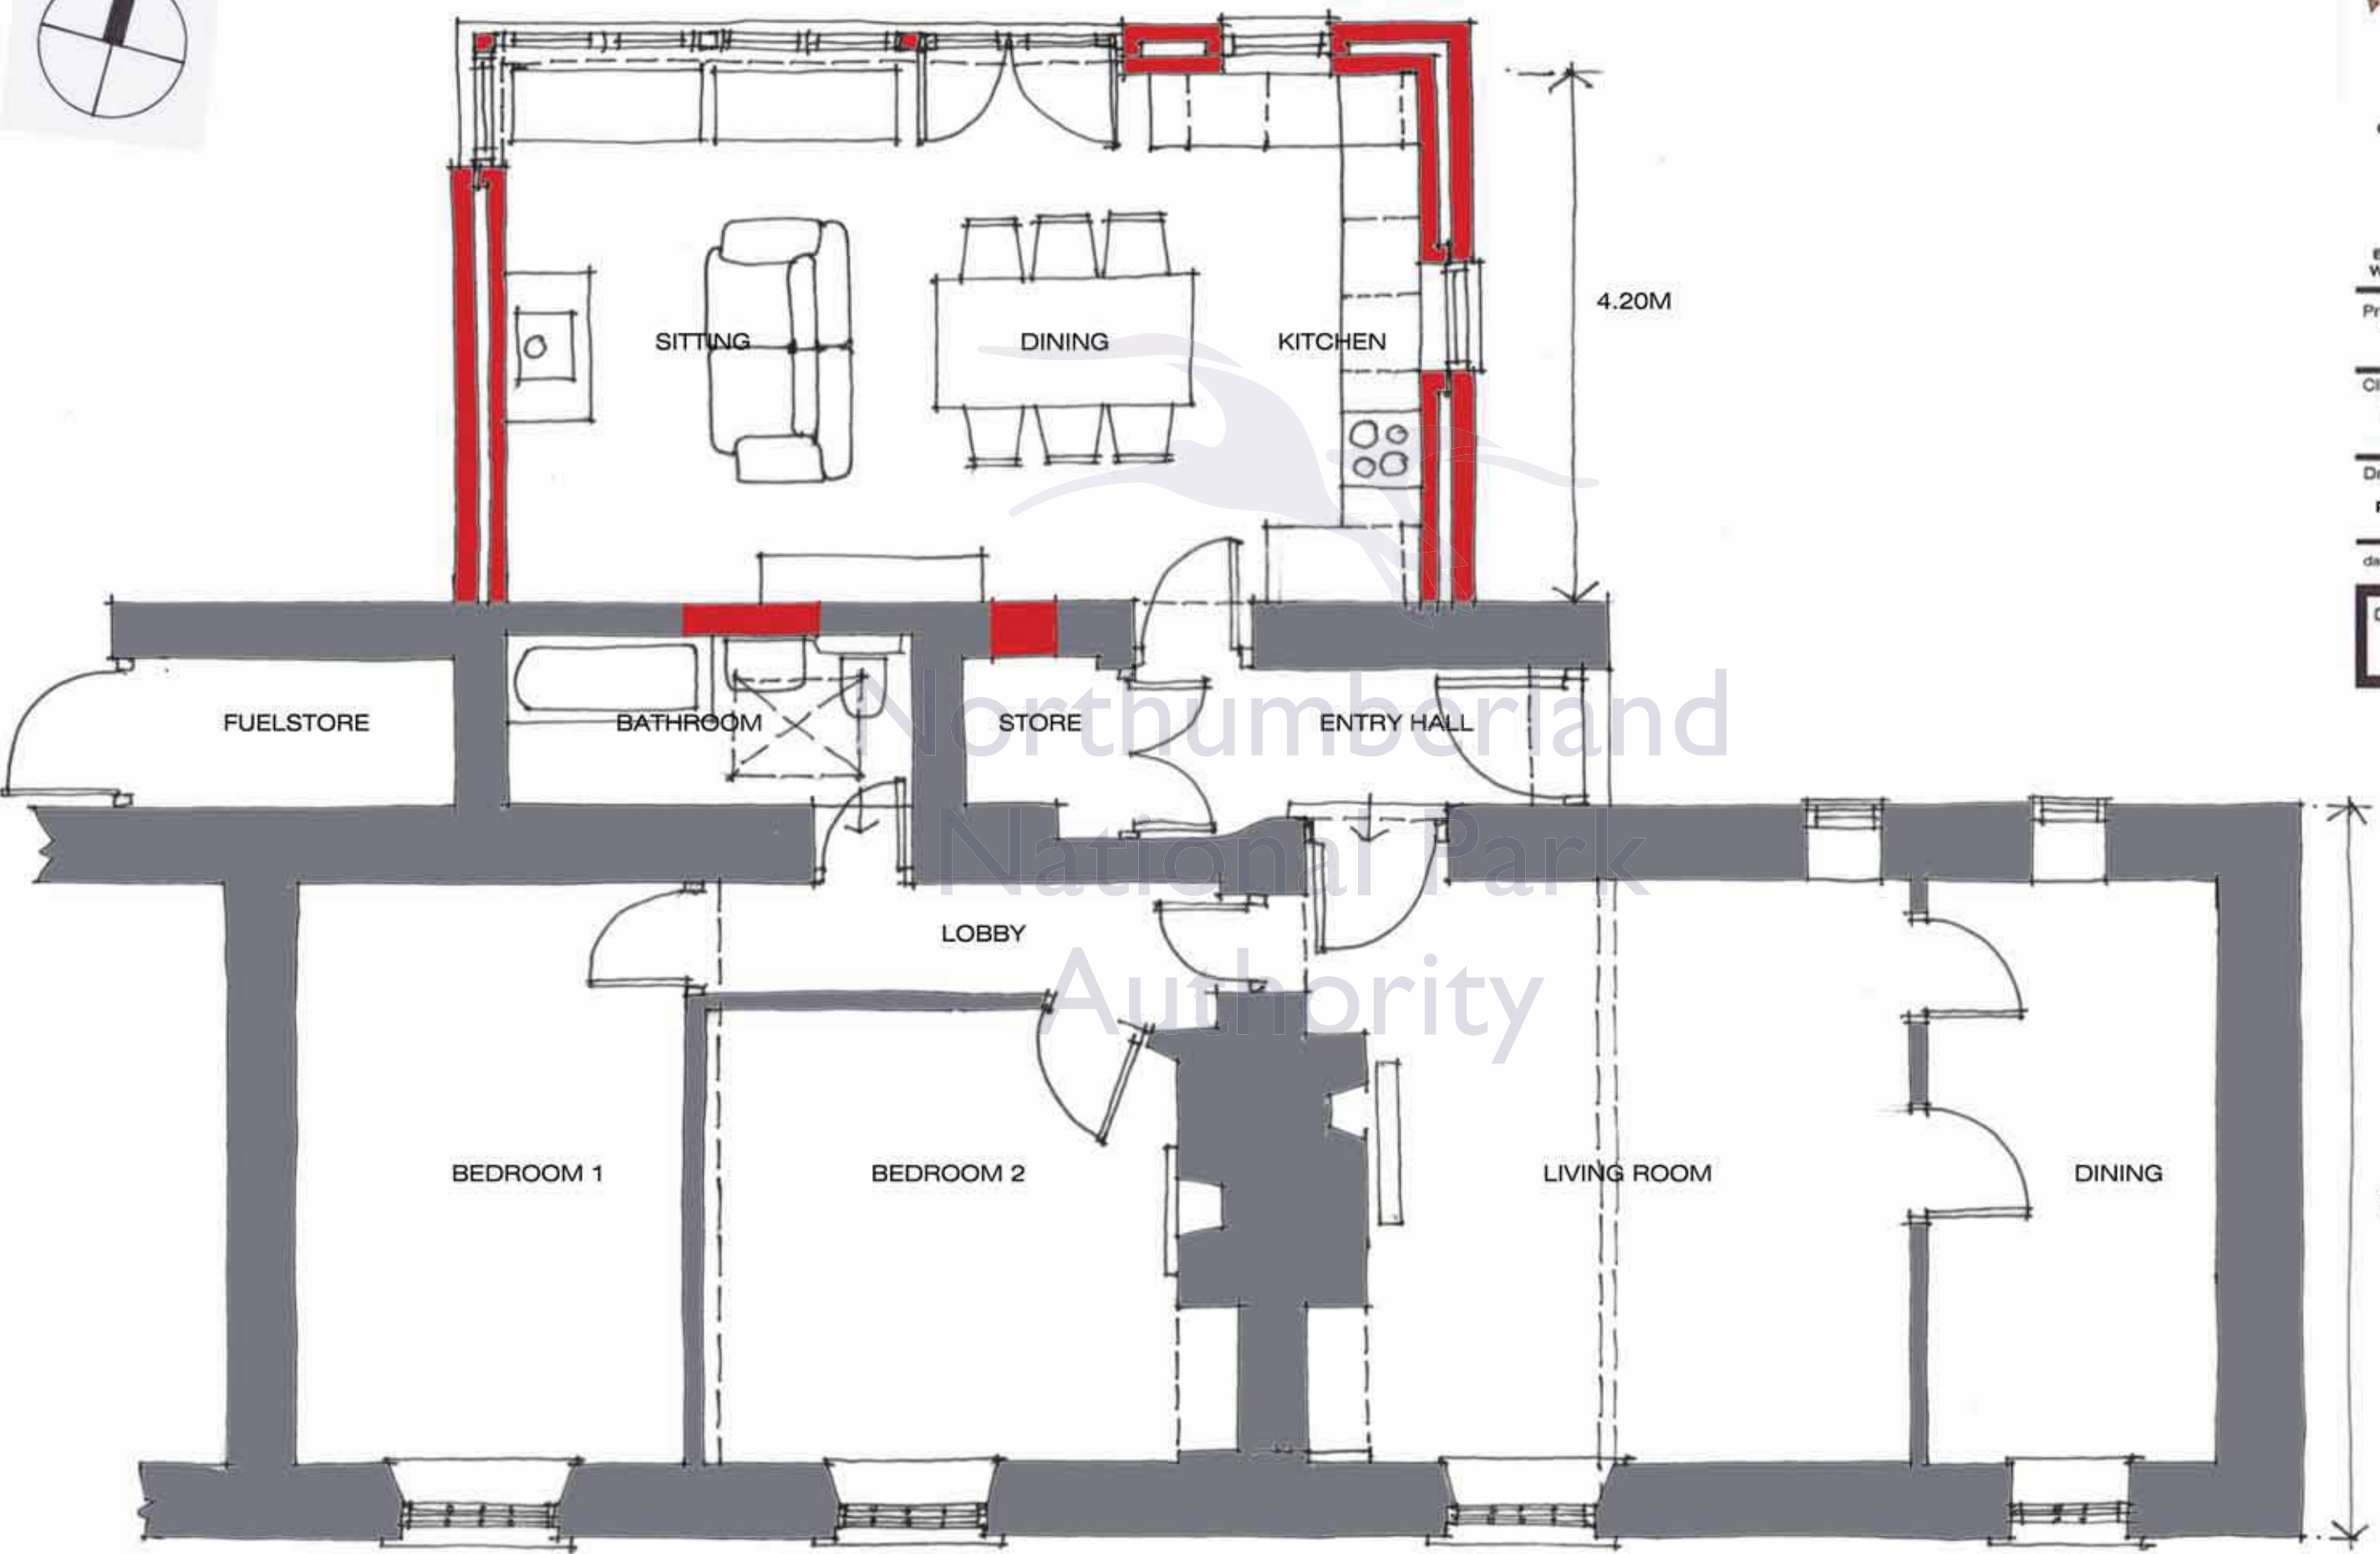

Client  
**MR M GLEN-DAVISON**

Drawing Title  
**PROPOSED FLOOR PLAN**

date 6/14 scale 1:50  
@A3

Org No.  
**WD11-148-P7**

©2012

5.80M  
OVERALL