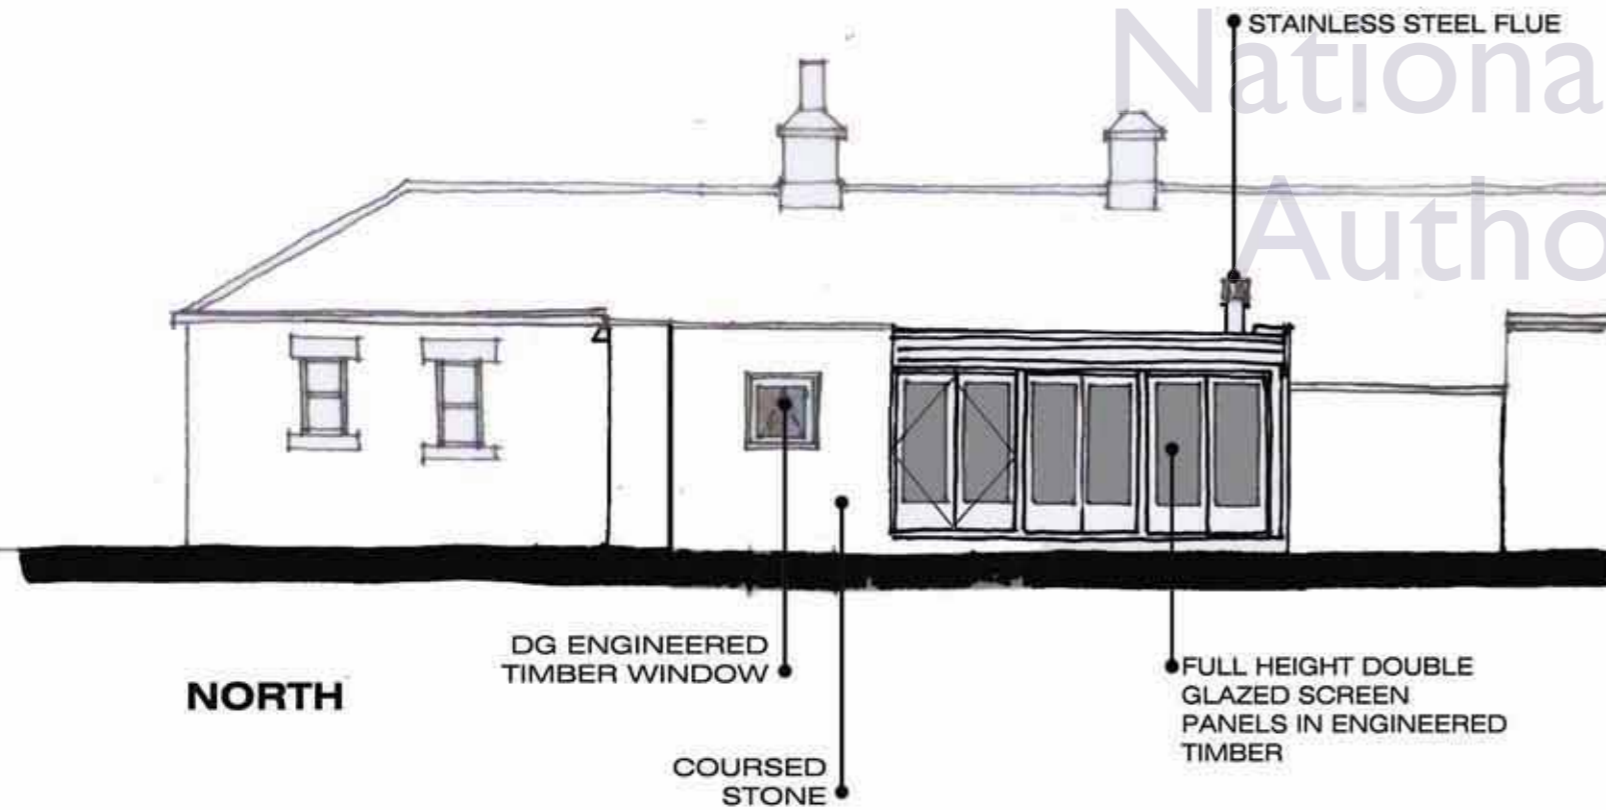

Client
MR M GLEN-DAVISON

Drawing Title
PROPOSED ELEVATIONS

date 6/14 scale 1:100
@A3

Drg No.
WD11-148-E2K

©2012

SOUTH

EAST

NORTH