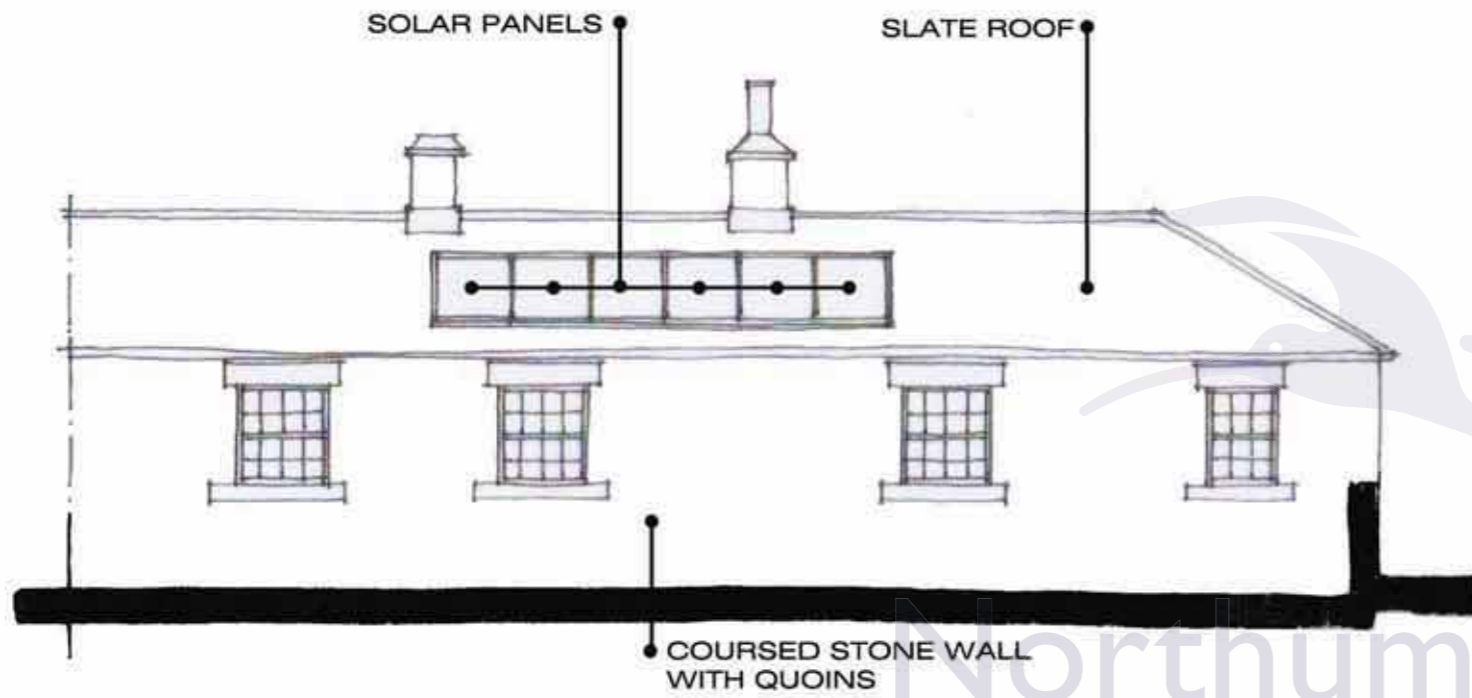

Client
MR M GLEN-DAVISON

Drawing Title
PROPOSED ELEVATIONS

date 6/14 scale 1:100
@A3

Drg No.
WD11-148-E2K

©2012

SOUTH

EAST

NORTH