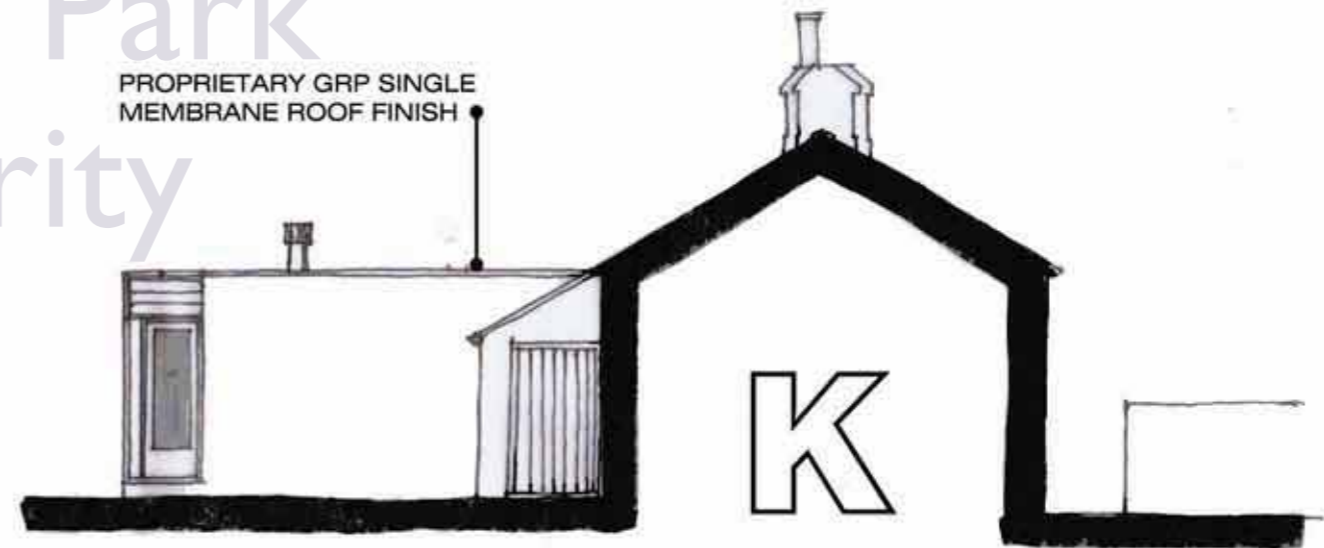

Client
MR M GLEN-DAVISON

Drawing Title
PROPOSED ELEVATIONS

date 6/14 scale 1:100
@A3

Drg No.
WD11-148-E2K

©2012

SOUTH

EAST

NORTH