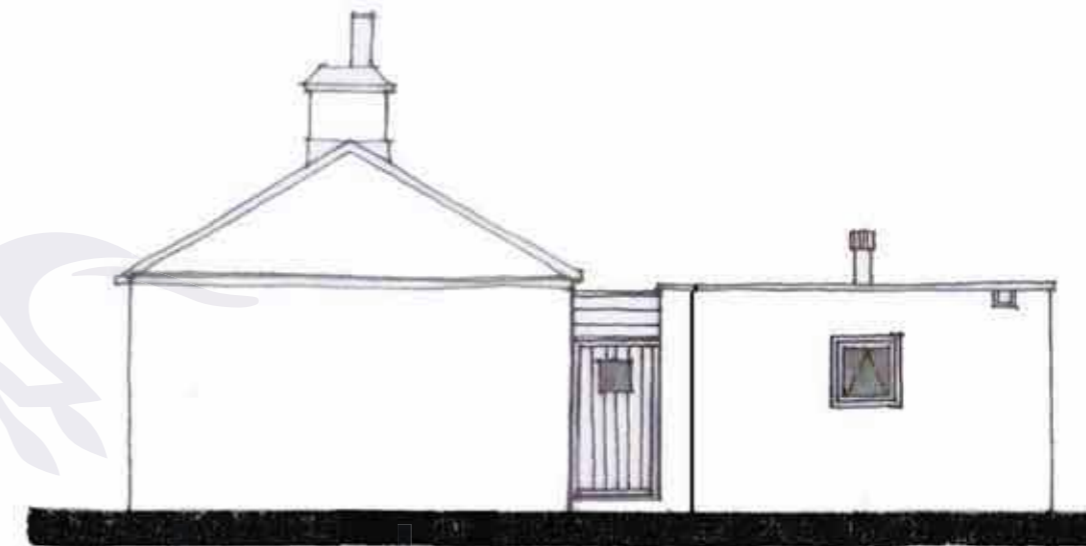

Client
MR M GLEN-DAVISON

Drawing Title
PROPOSED ELEVATIONS

date 6/14 scale 1:100
@A3

Drg No.
WD11-148-E2K

©2012

SOUTH

EAST

NORTH