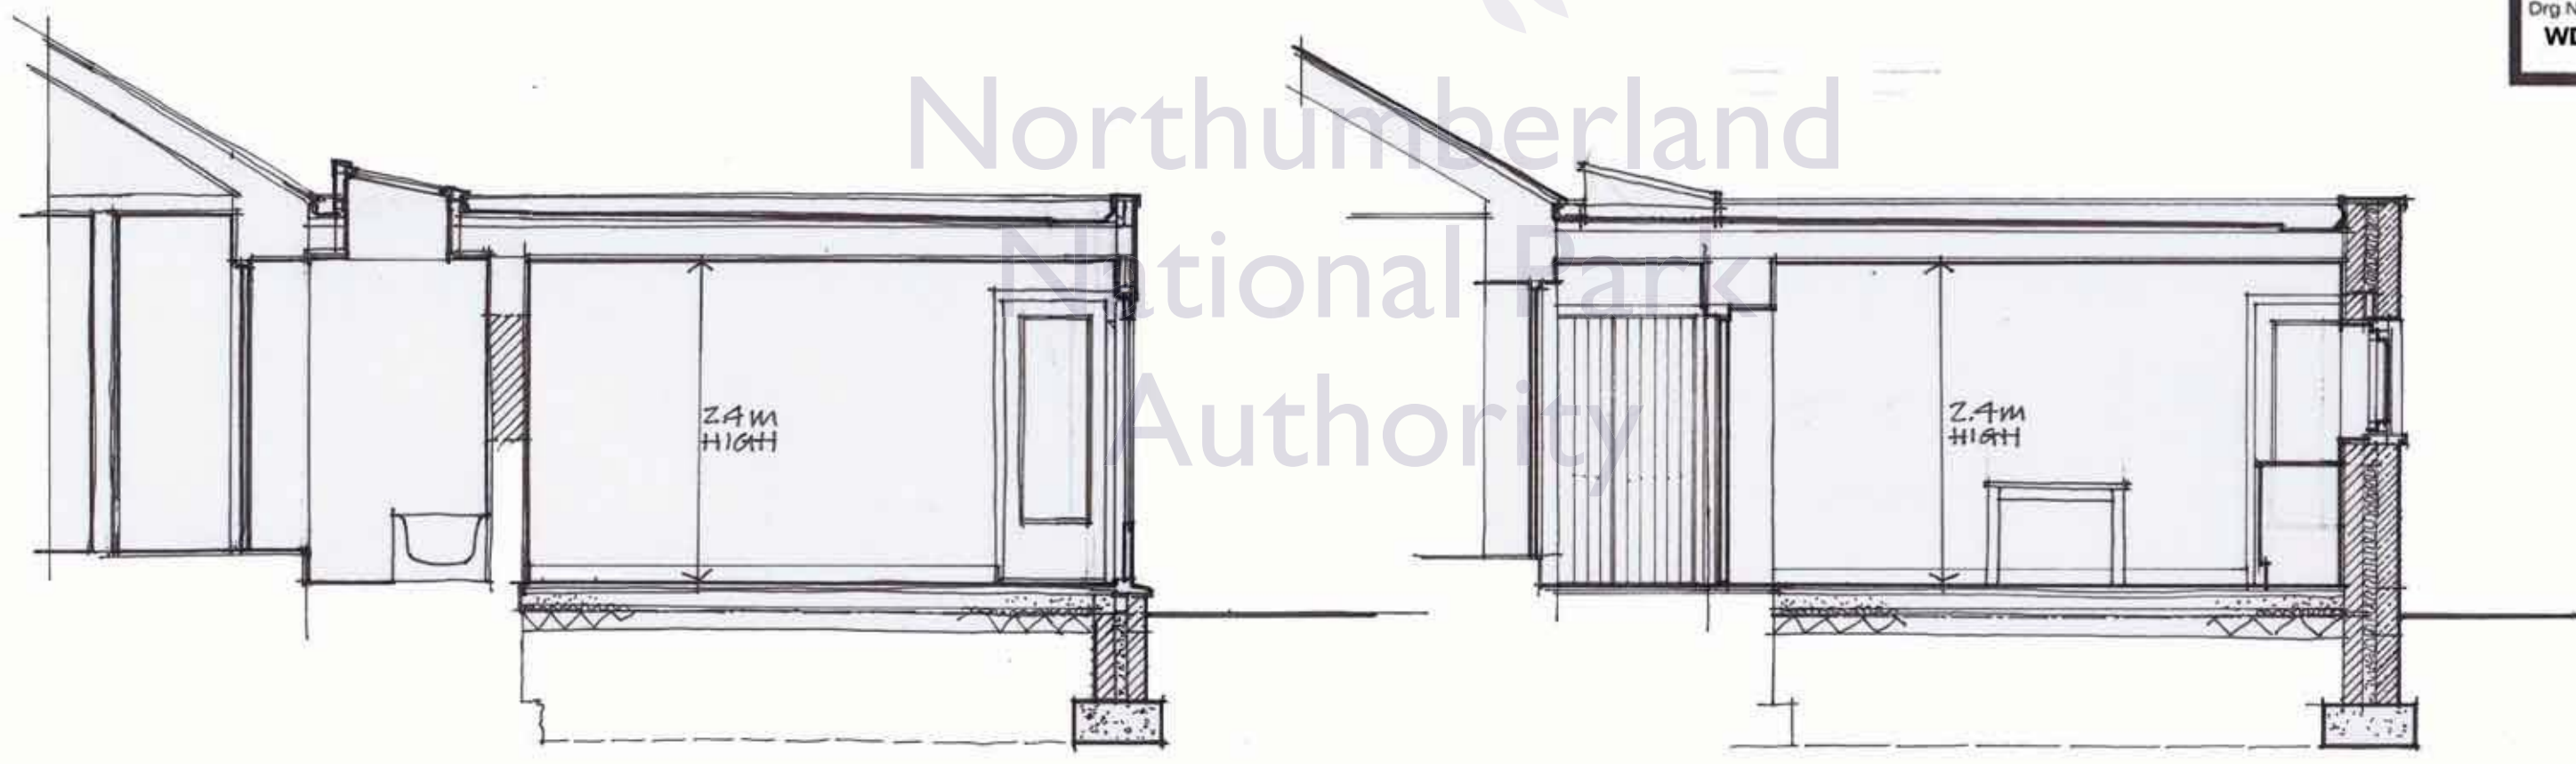

Client
MR M GLEN-DAVISON

Drawing Title
**PROPOSED SECTIONS
A-A, B-B**

date 6/14 scale 1:50
@A3

Drg No.
WD11-148-S5

02012

Northumberland
National Park
Authority

SECTION A-A

SECTION B-B