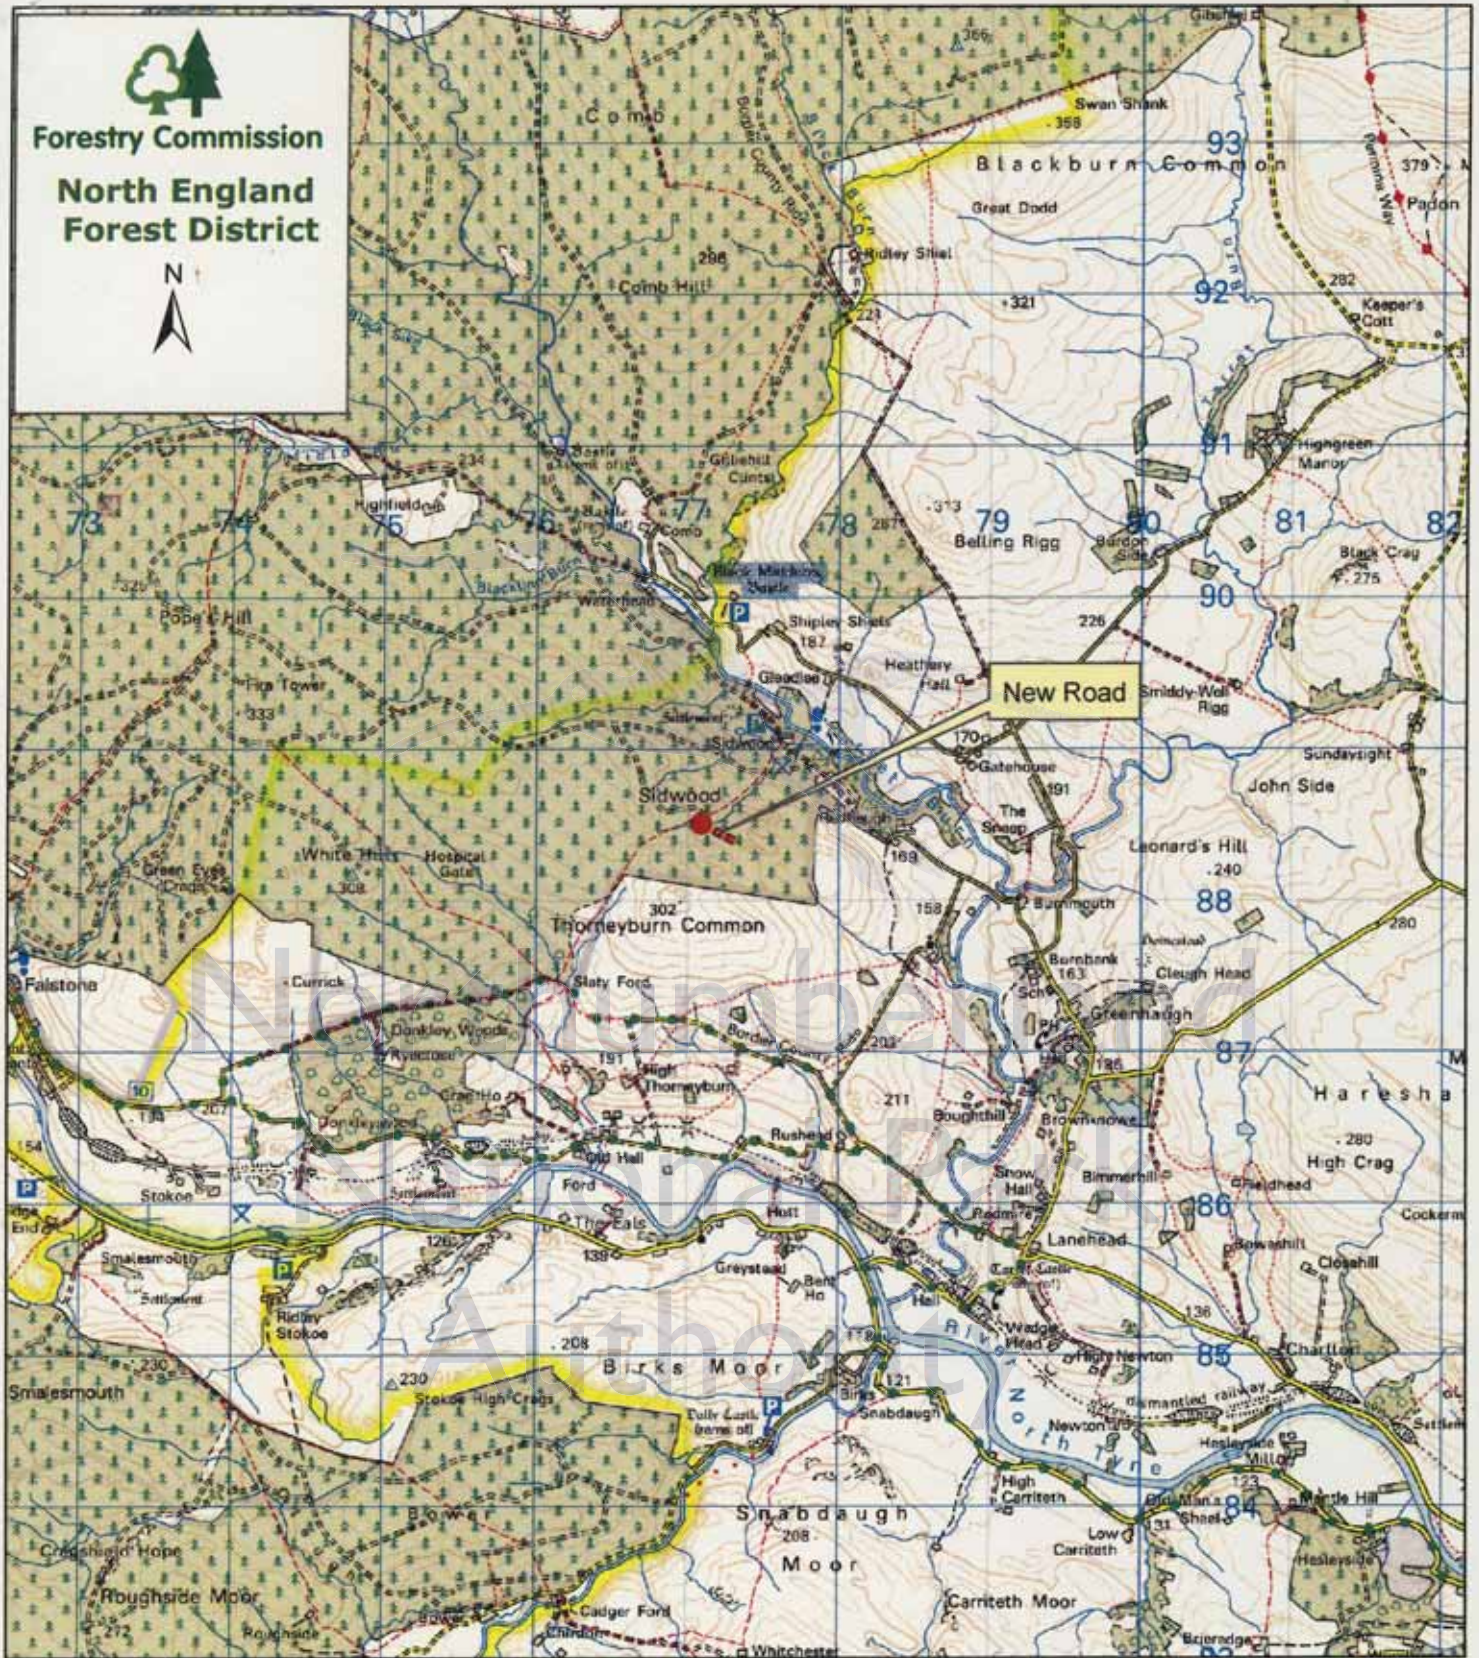

Forestry Commission
North England
Forest District

Scale: 1:50,000