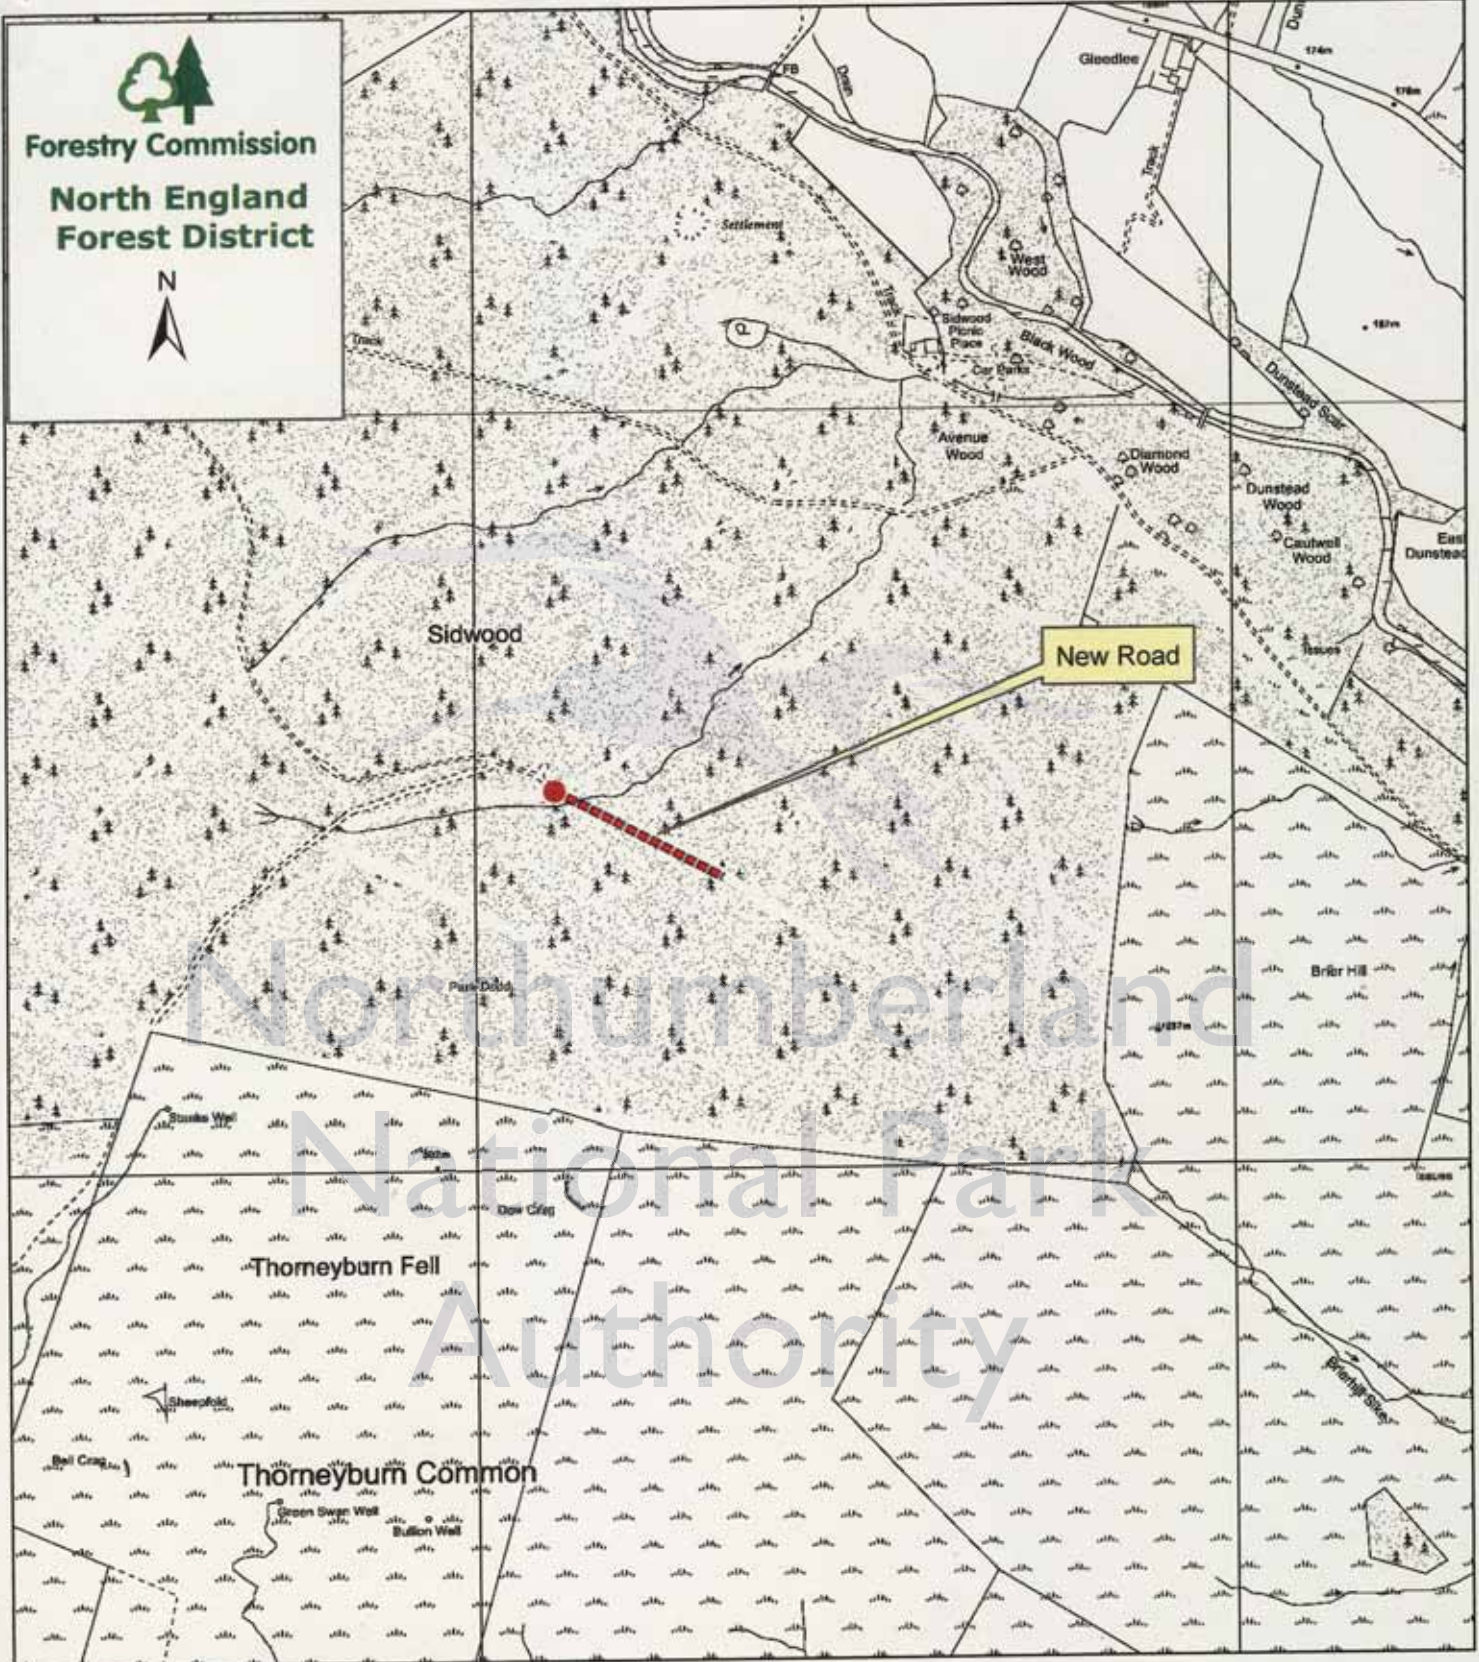

Forestry Commission
North England
Forest District

Scale: 1:10,000