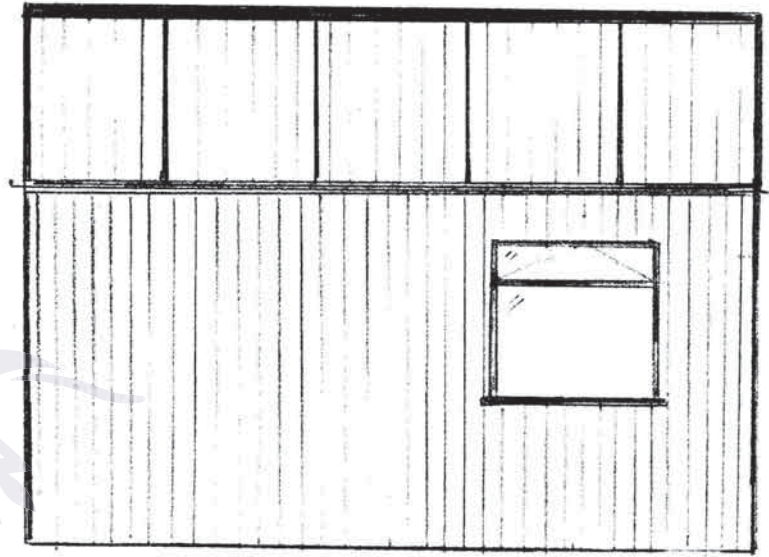

NORTH ELEVATION

SOUTH ELEVATION

EAST ELEVATION

WEST ELEVATION

Northumberland  
National Park  
Authority

DATE : 14/07/2014
LOCATION : NE48 INX
PROJECT : STORAGE SHED
SCALE : 1:50 @ A4
DRAWING No : 001/NSEW