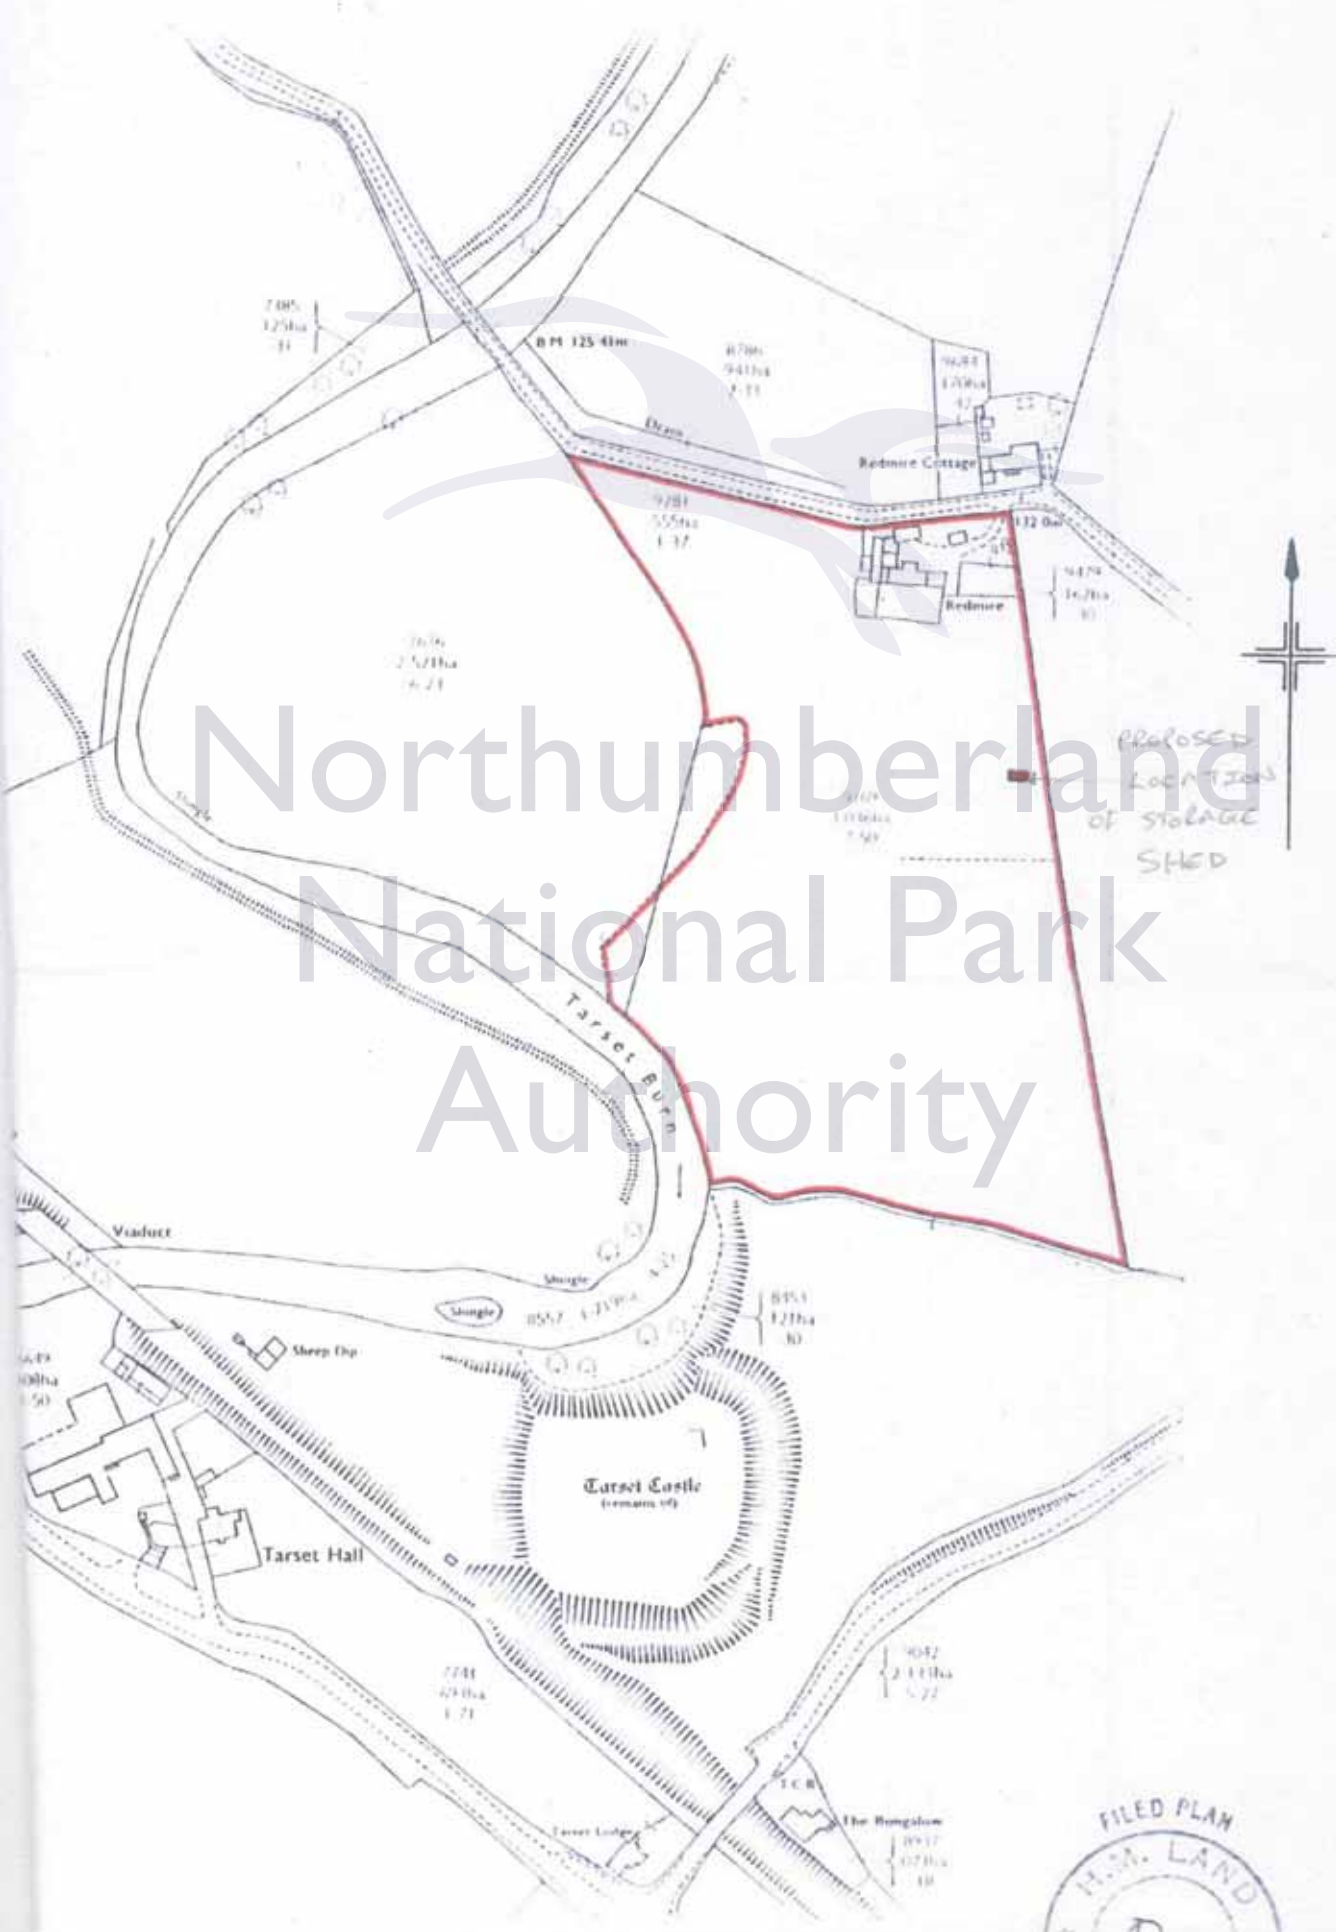

EY

NY 7885

Scale
1/2500

HUMBERLAND

DISTRICT

TYNEDALE

© Crown copyright

Northumberland
National Park
Authority

FILED PLAN
H.M. LAND