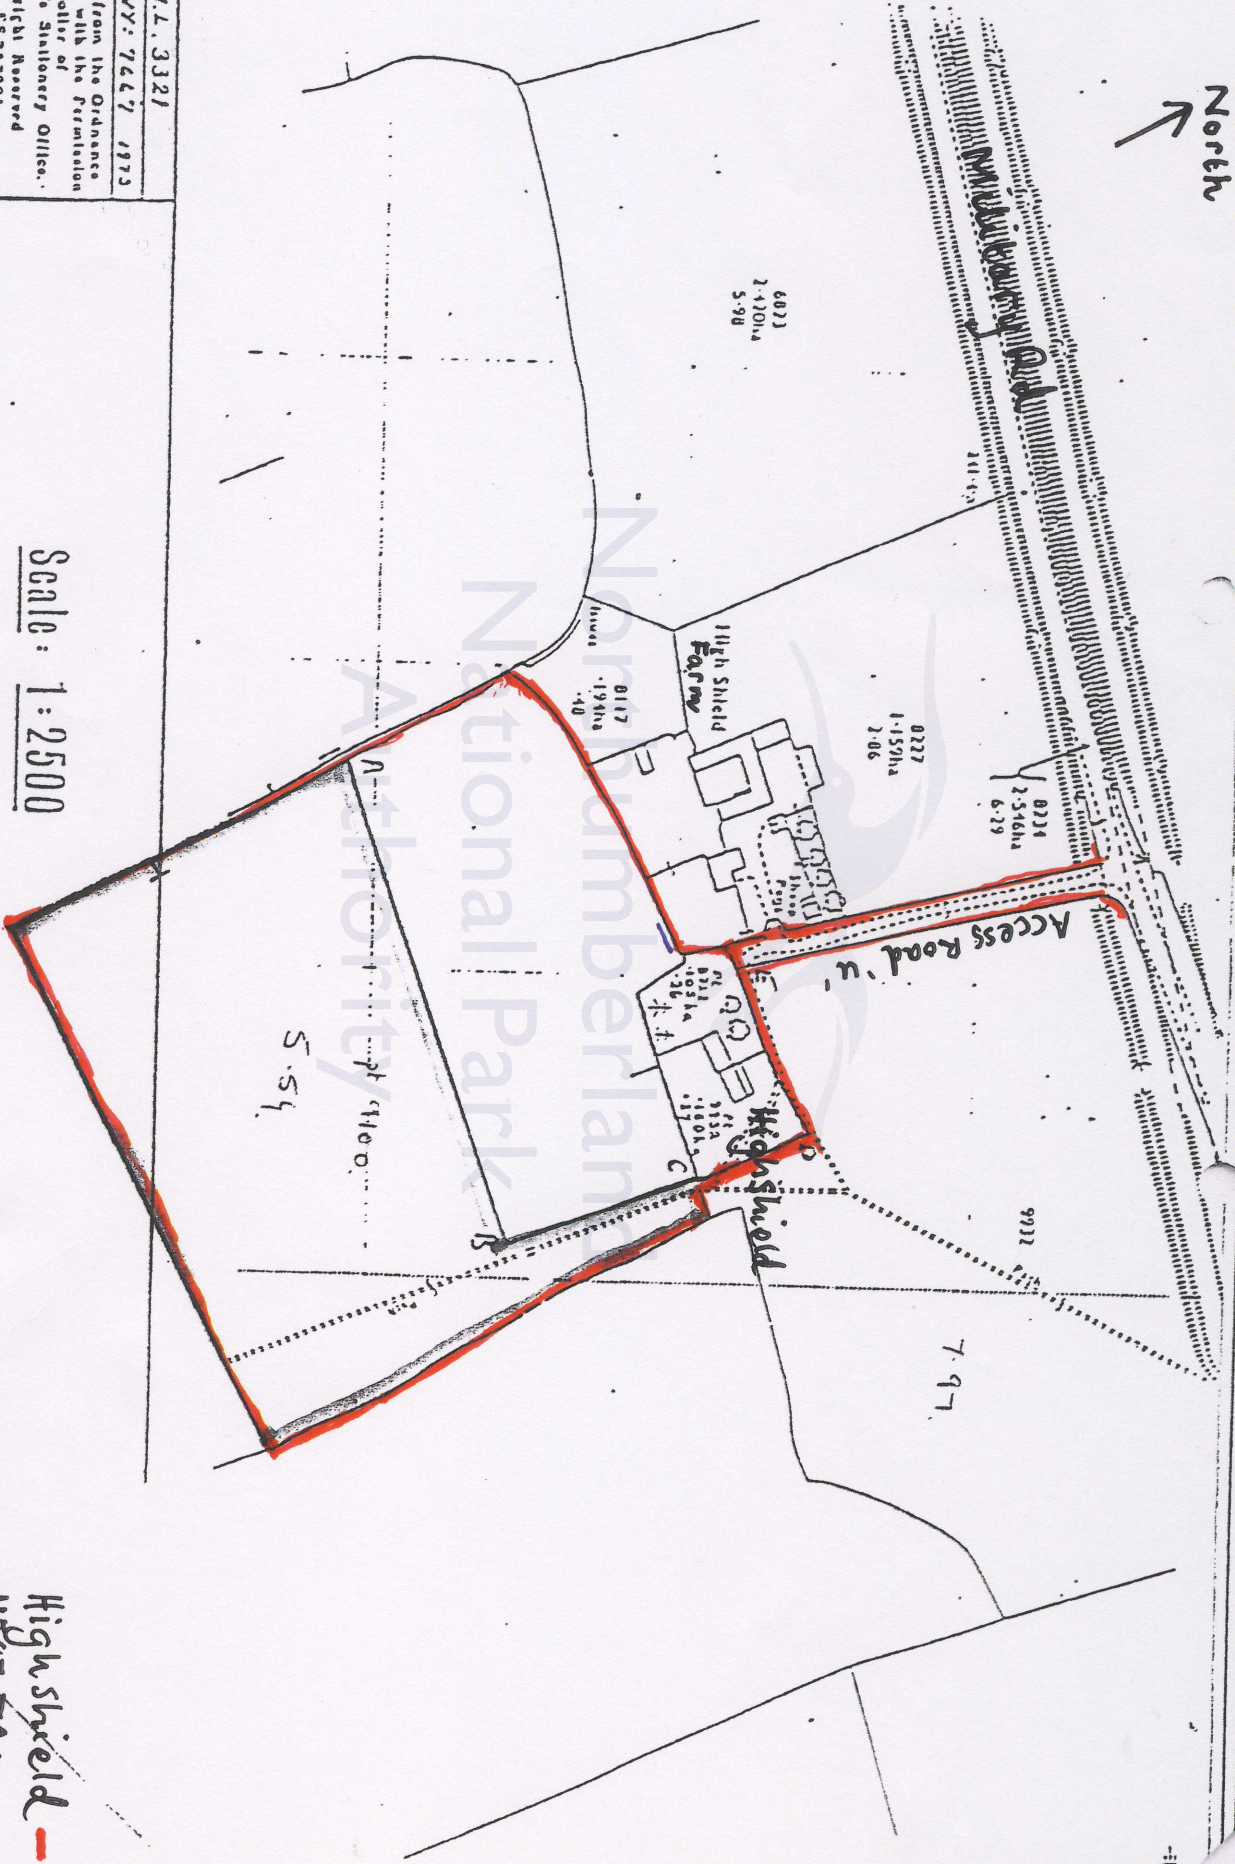

North
↖

DHD No: N.L. 3321
DHD REF: NY: 7447 1973
Reproduced from the Ordnance Survey Map with the Permission of the Controller of Her Majesty's Stationery Office.
Crown Copyright Reserved
Licence No. FS 73700A

Scale: 1:2500

Highshield
NE47 7AJ