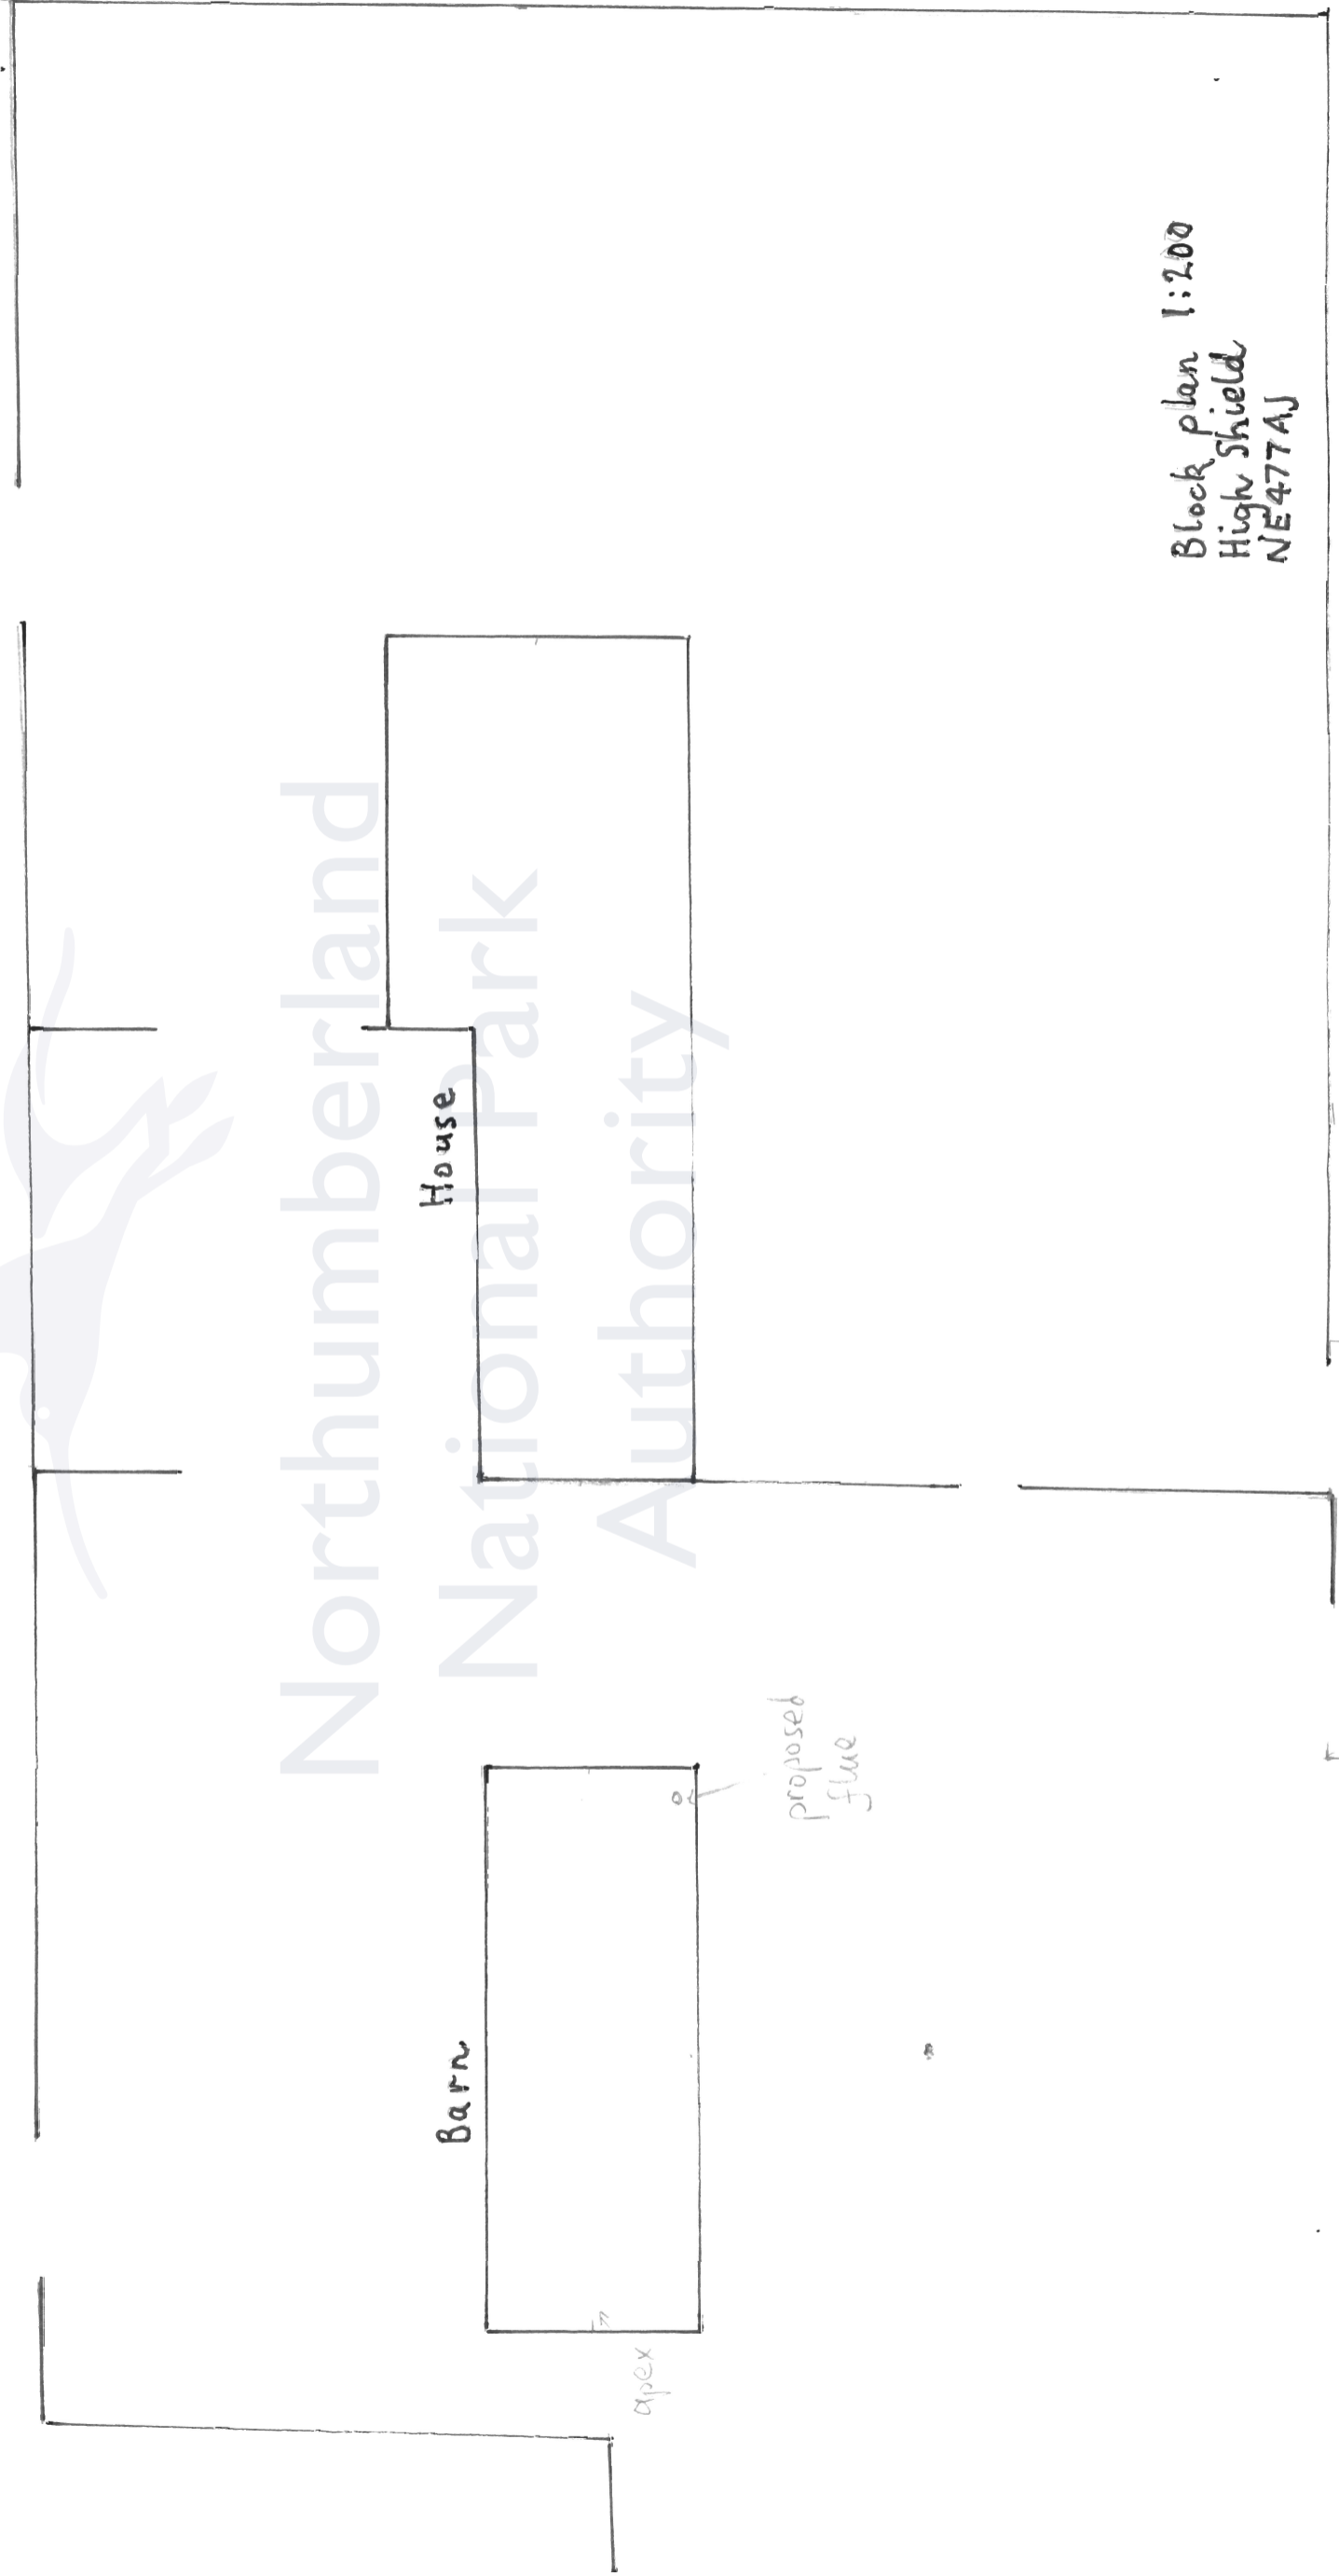

Northumberland
National Park
Authority

Block plan 1:200
High Shield
NE477AJ