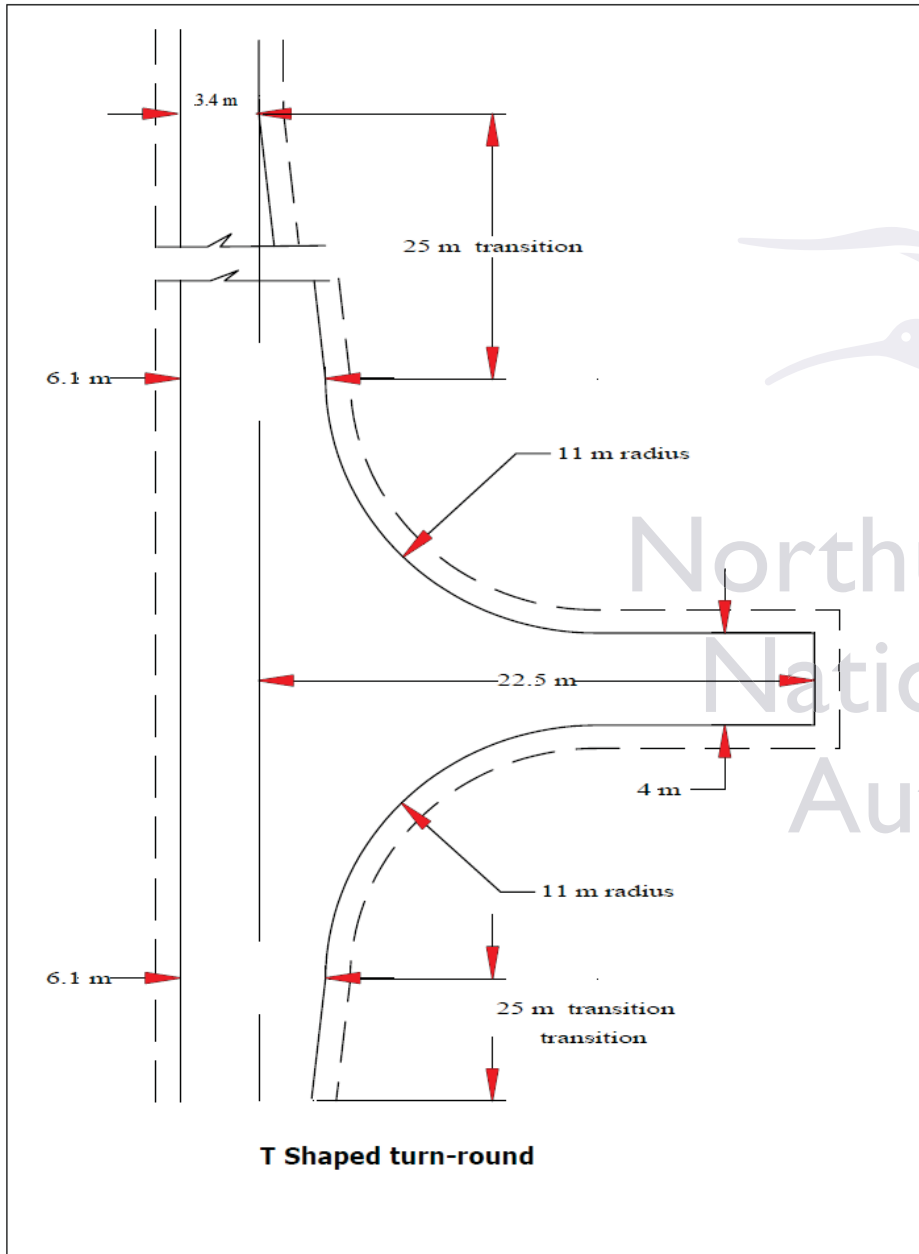

Alternative diagram: T Shaped turn-round.

Northumberland  
National Park  
Authority

GLEEDLEE

BELLINGHAM  
NORTHUMBERLAND

Proposed  
turning area

Drg. No.  
Gleedlee 03

Not to scale

Drawn by  
Jon Keyte  
20.08.14