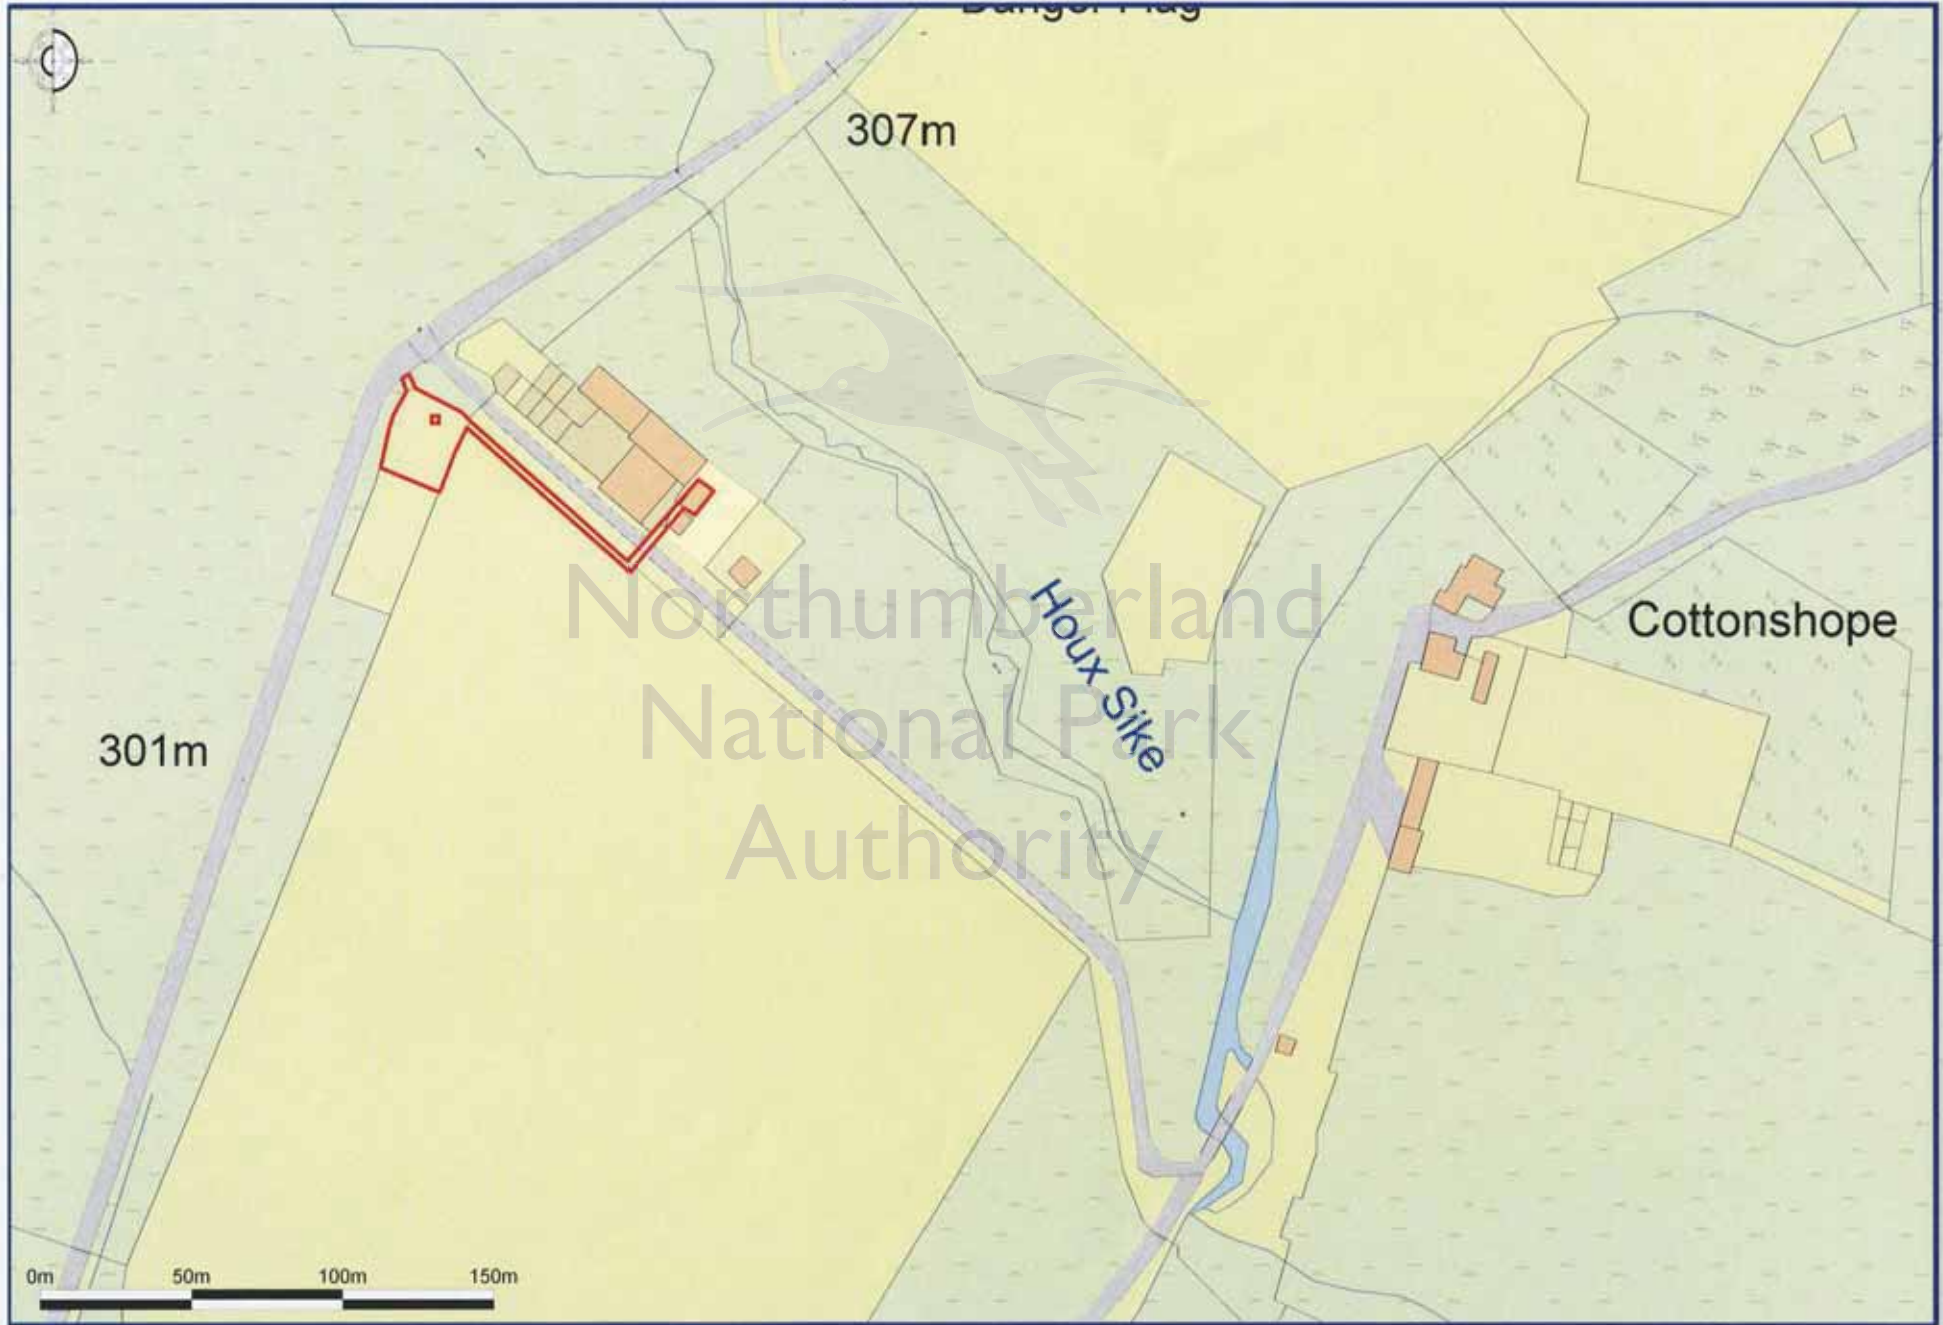

Cottonshope, Otterburn, NE19 1TF
Proposed 6KW Wind Turbine