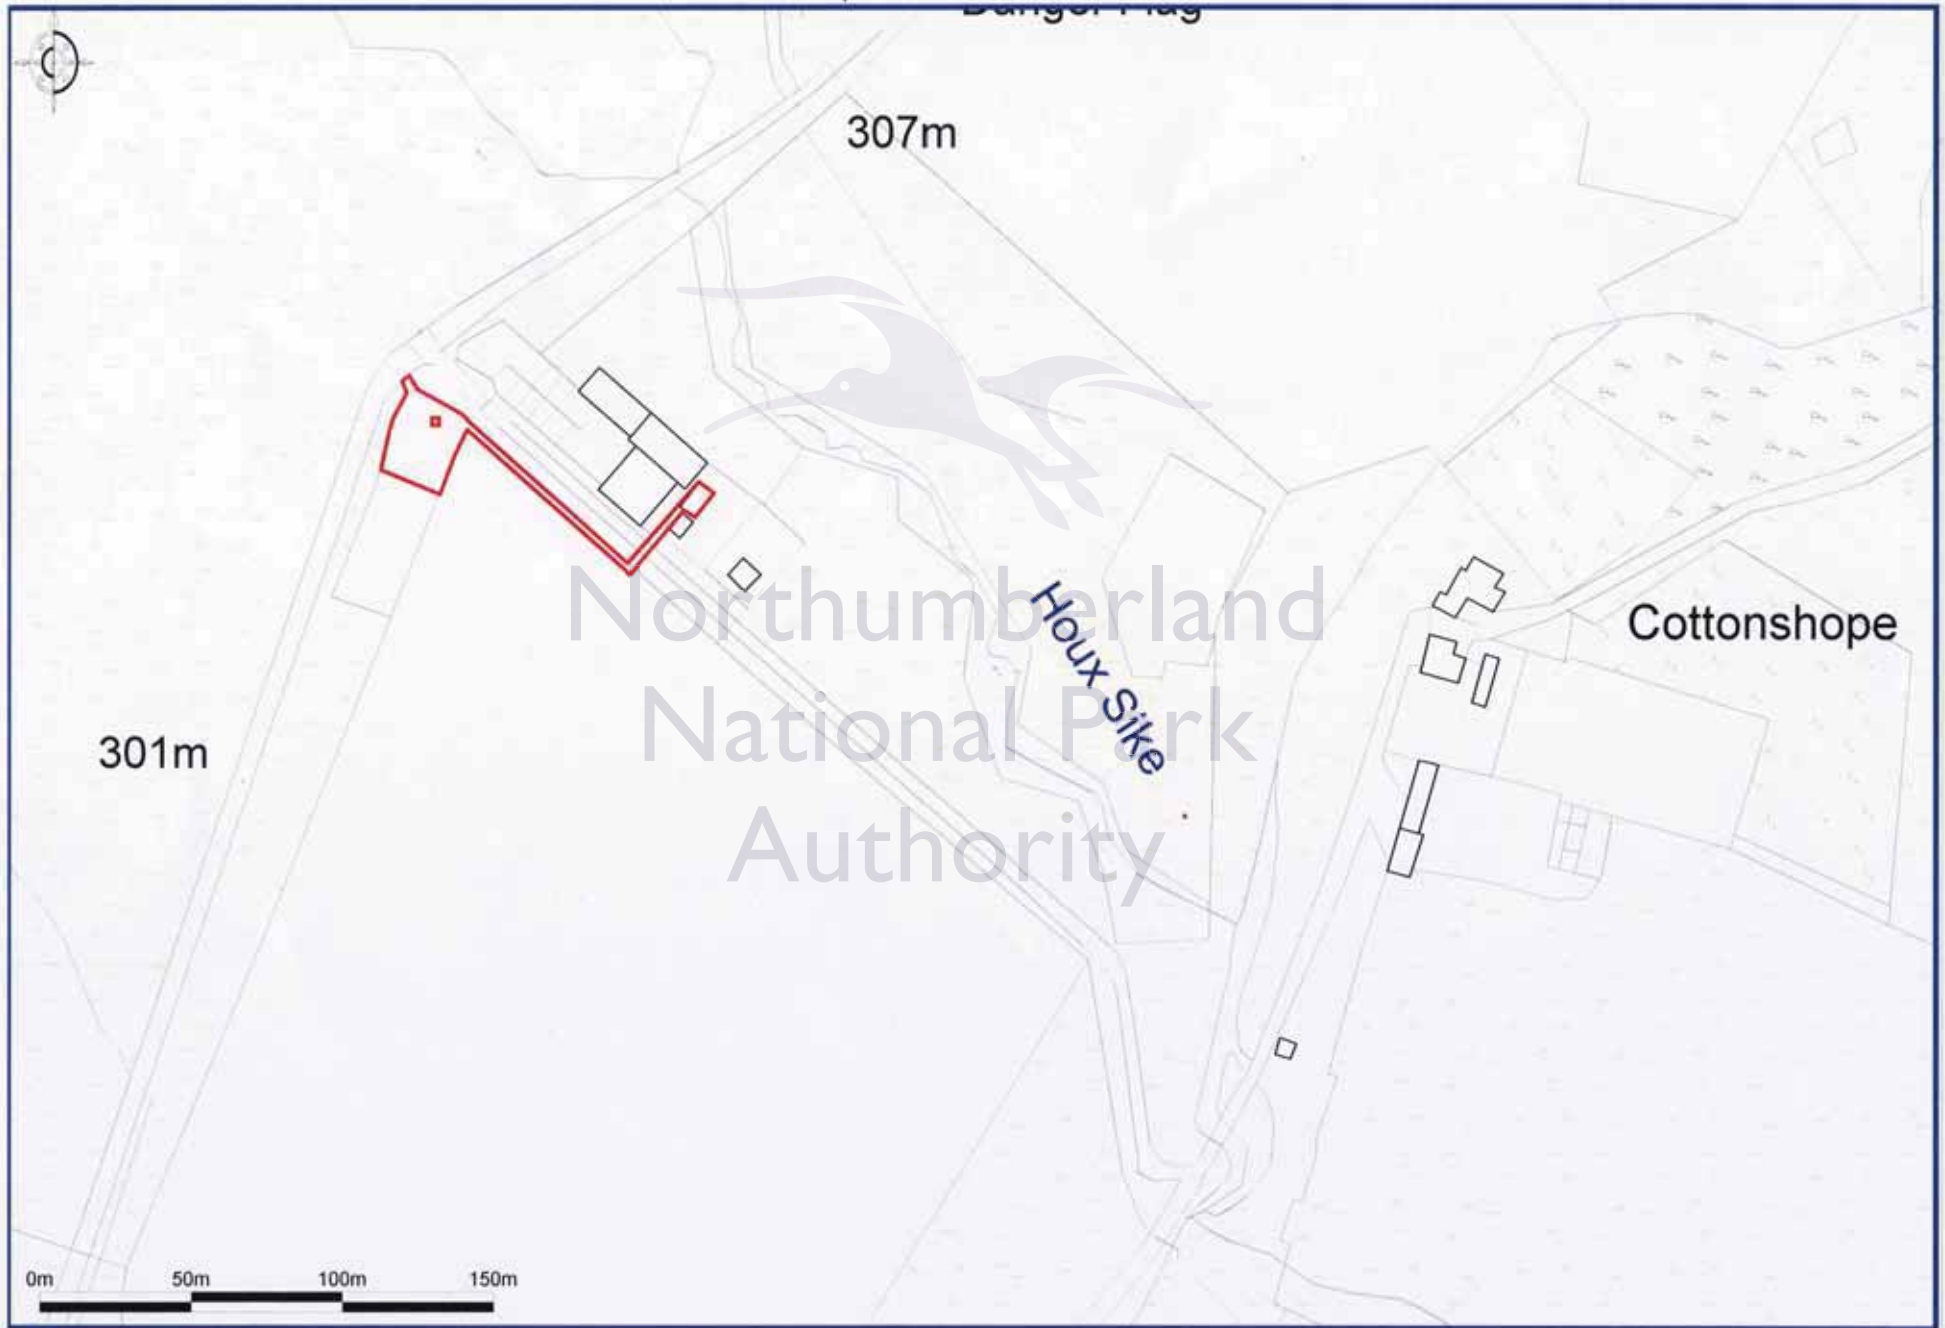

Cottonshope, Otterburn, NE19 1TF
Proposed 6KW Wind Turbine

Northumberland
National Park
Authority