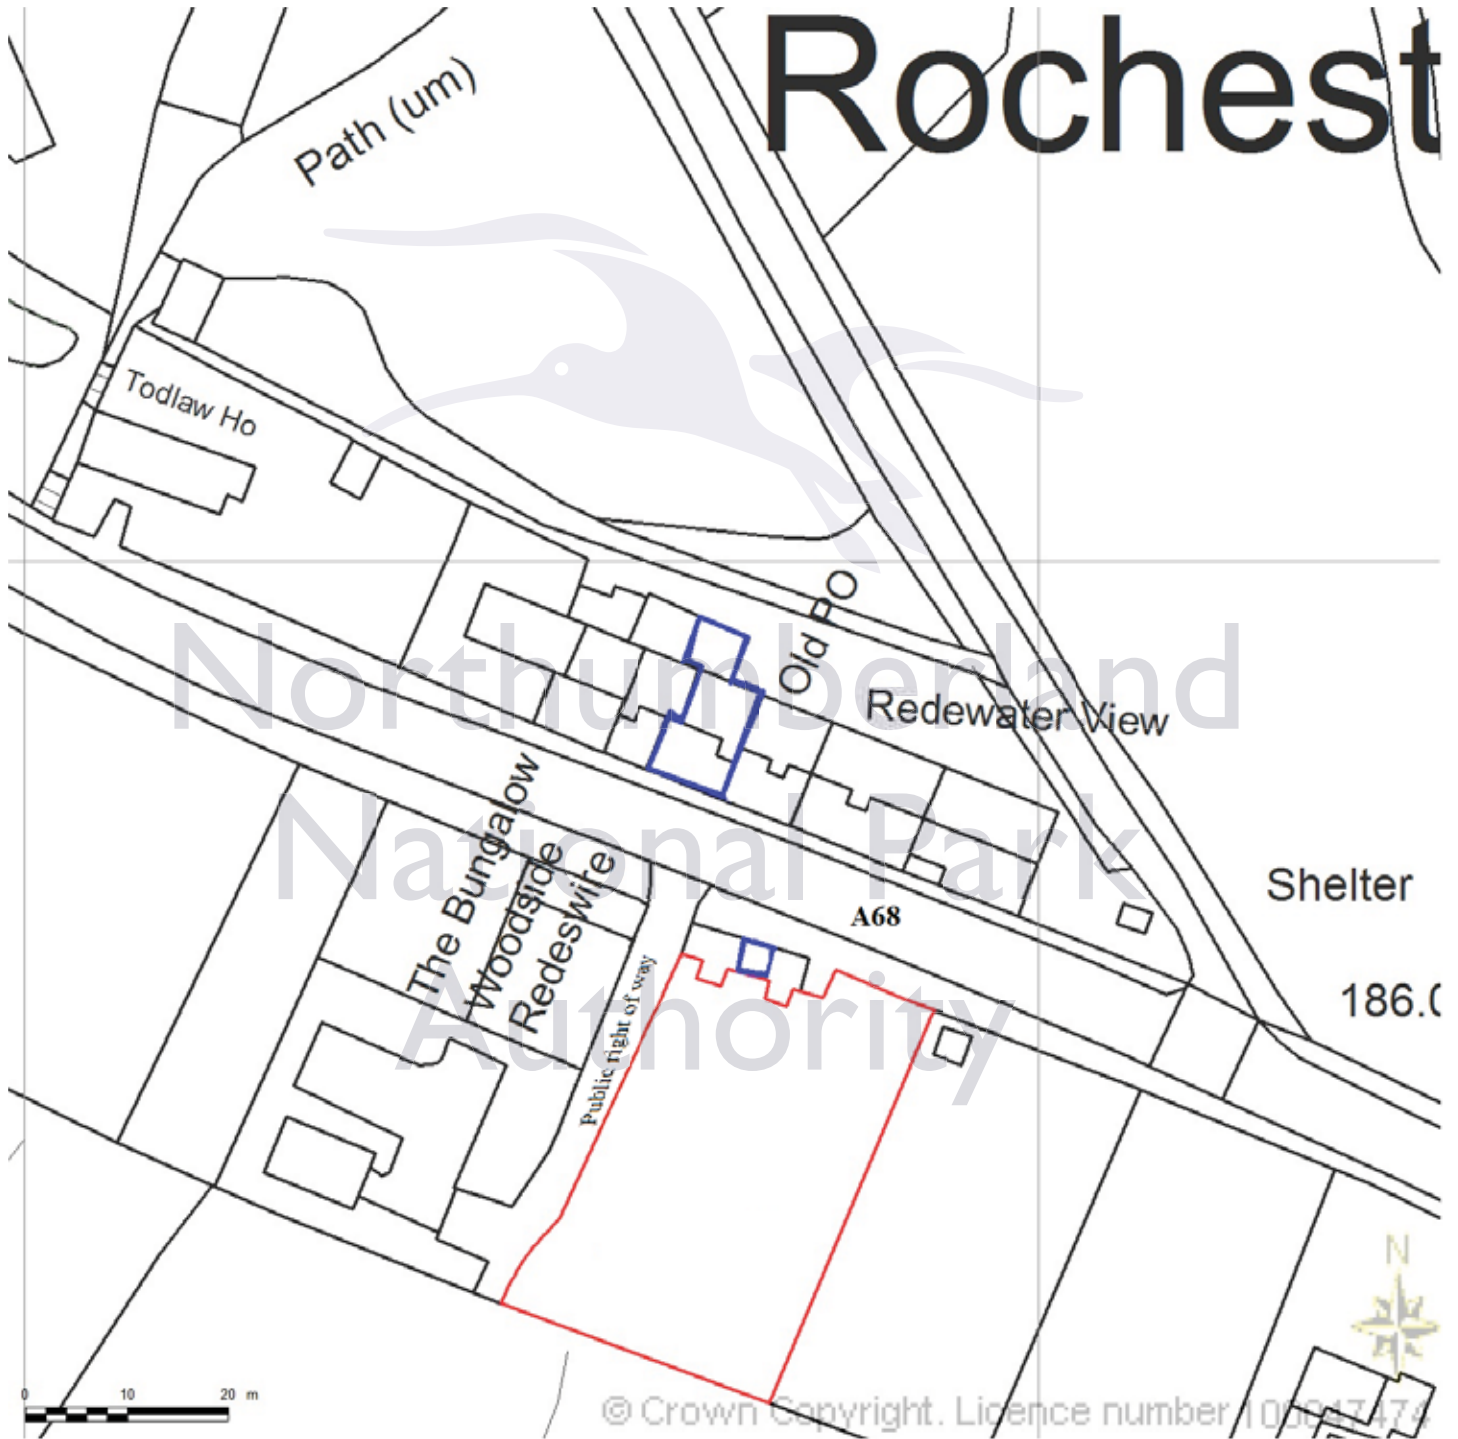

SITE LOCATION PLAN  
AREA 2 HA  
SCALE 1:1250 on A4  
CENTRE COORDINATES: 383169, 597984

# Rochest