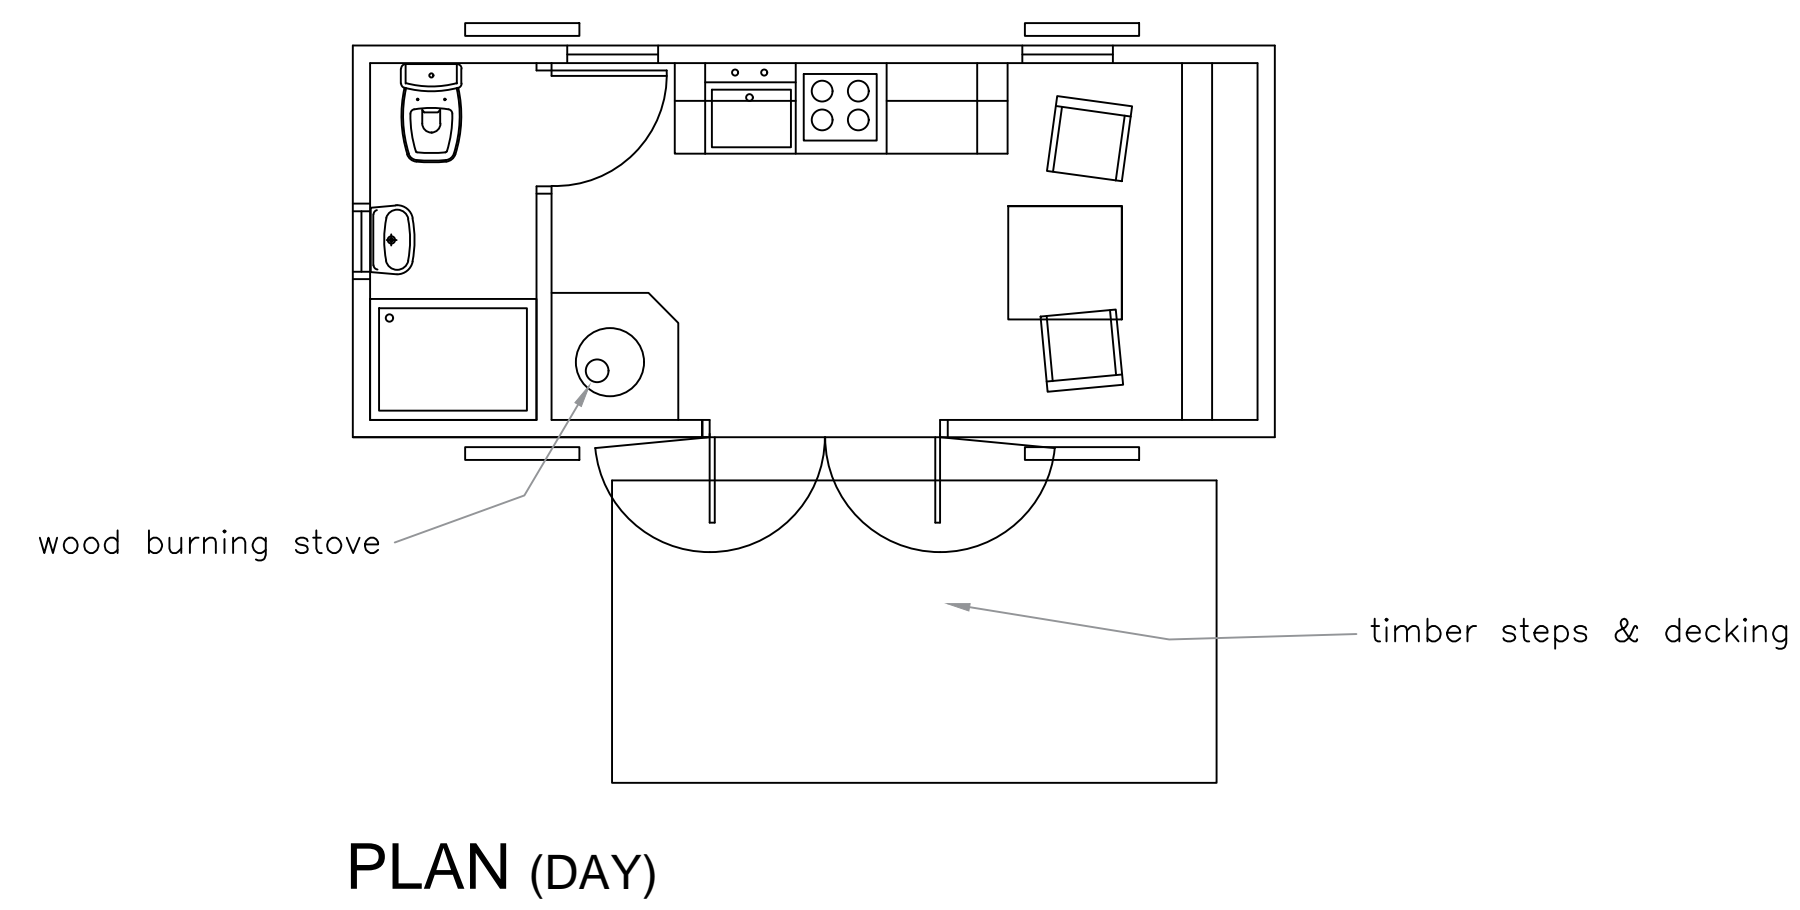

NOTES

Images for illustrative purposes – finish and colours to be varied.

IMAGES

© David and Jane Darcy Architects Ltd 2015

**Shepherds Huts**  
Ingram, Alnwick, Northumberland

**ELEVATIONS & PLANS**

Drawing no: DJD/586/11 Rev:  
Scale: 1:50@A1, 1:100@A3 Date:08:08:15