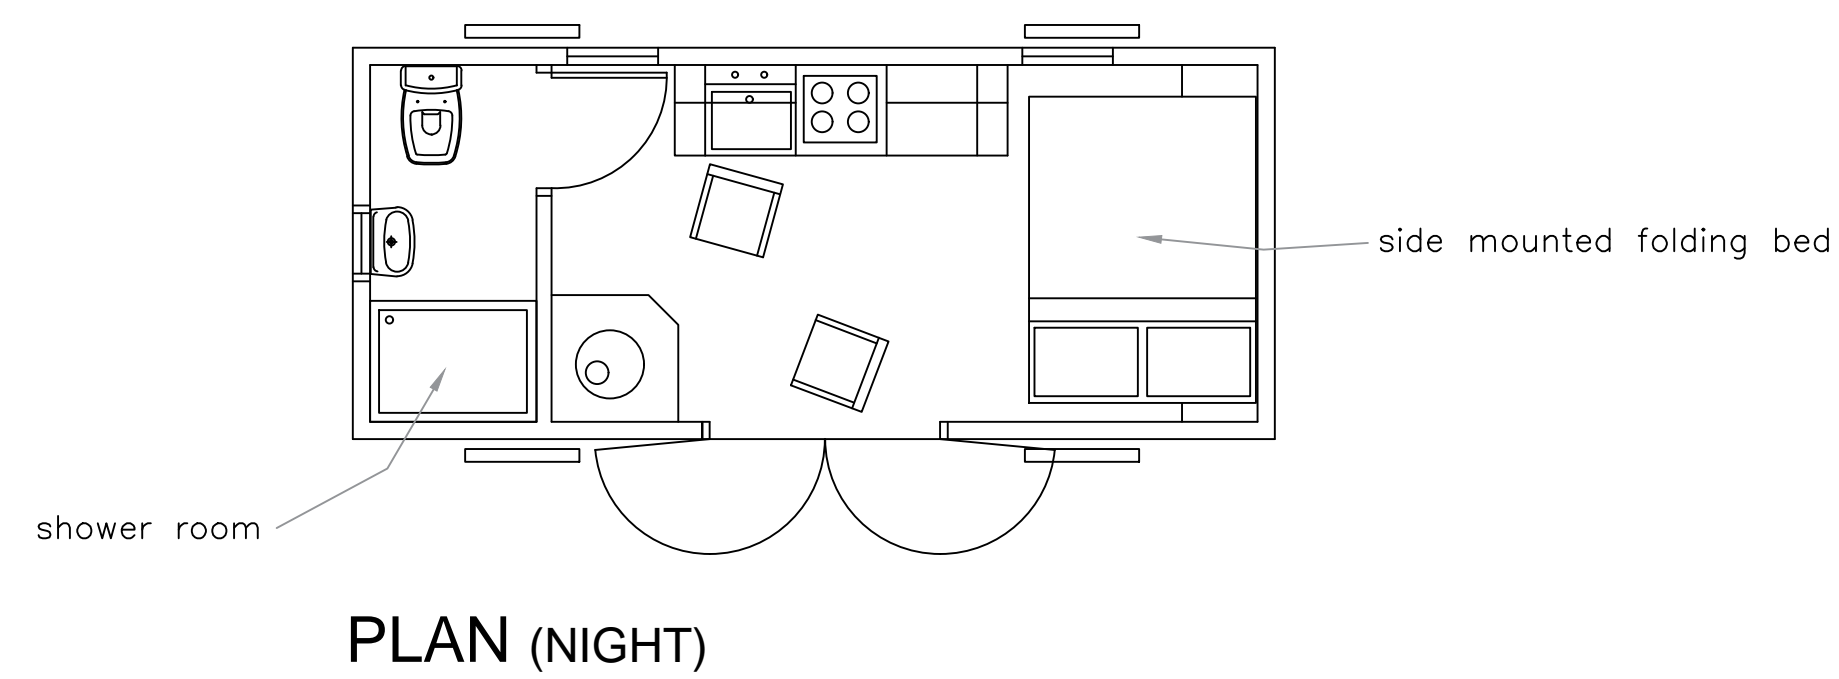

NOTES

Images for illustrative purposes – finish and colours to be varied.

IMAGES

© David and Jane Darcy Architects Ltd 2015

**Shepherds Huts**  
Ingram, Alnwick, Northumberland

**ELEVATIONS & PLANS**

Drawing no: DJD/586/11 Rev:  
Scale: 1:50@A1, 1:100@A3 Date:08:08:15