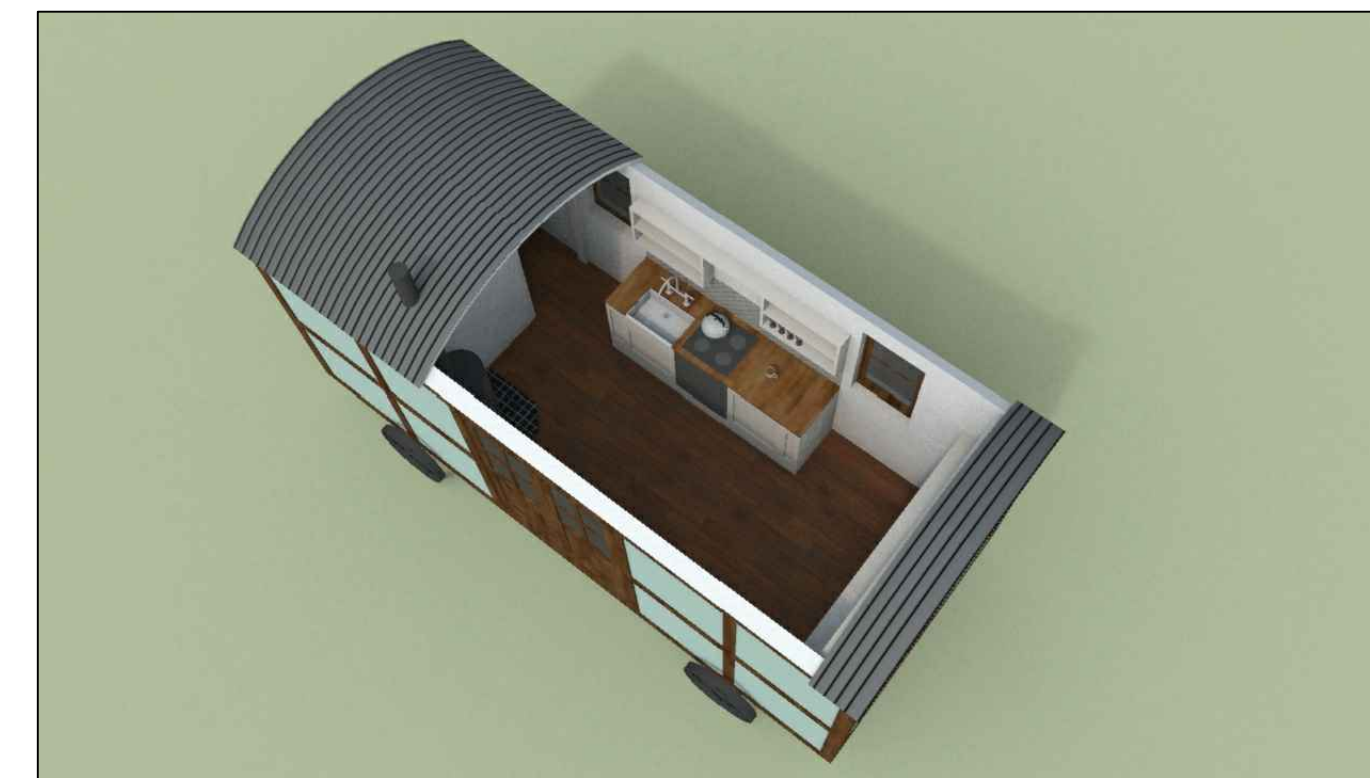

NOTES

Images for illustrative purposes – finish and colours to be varied.

IMAGES

© David and Jane Darcy Architects Ltd 2015

**Shepherds Huts**  
Ingram, Alnwick, Northumberland

**ELEVATIONS & PLANS**

Drawing no: DJD/586/11 Rev:  
Scale: 1:50@A1, 1:100@A3 Date:08:08:15