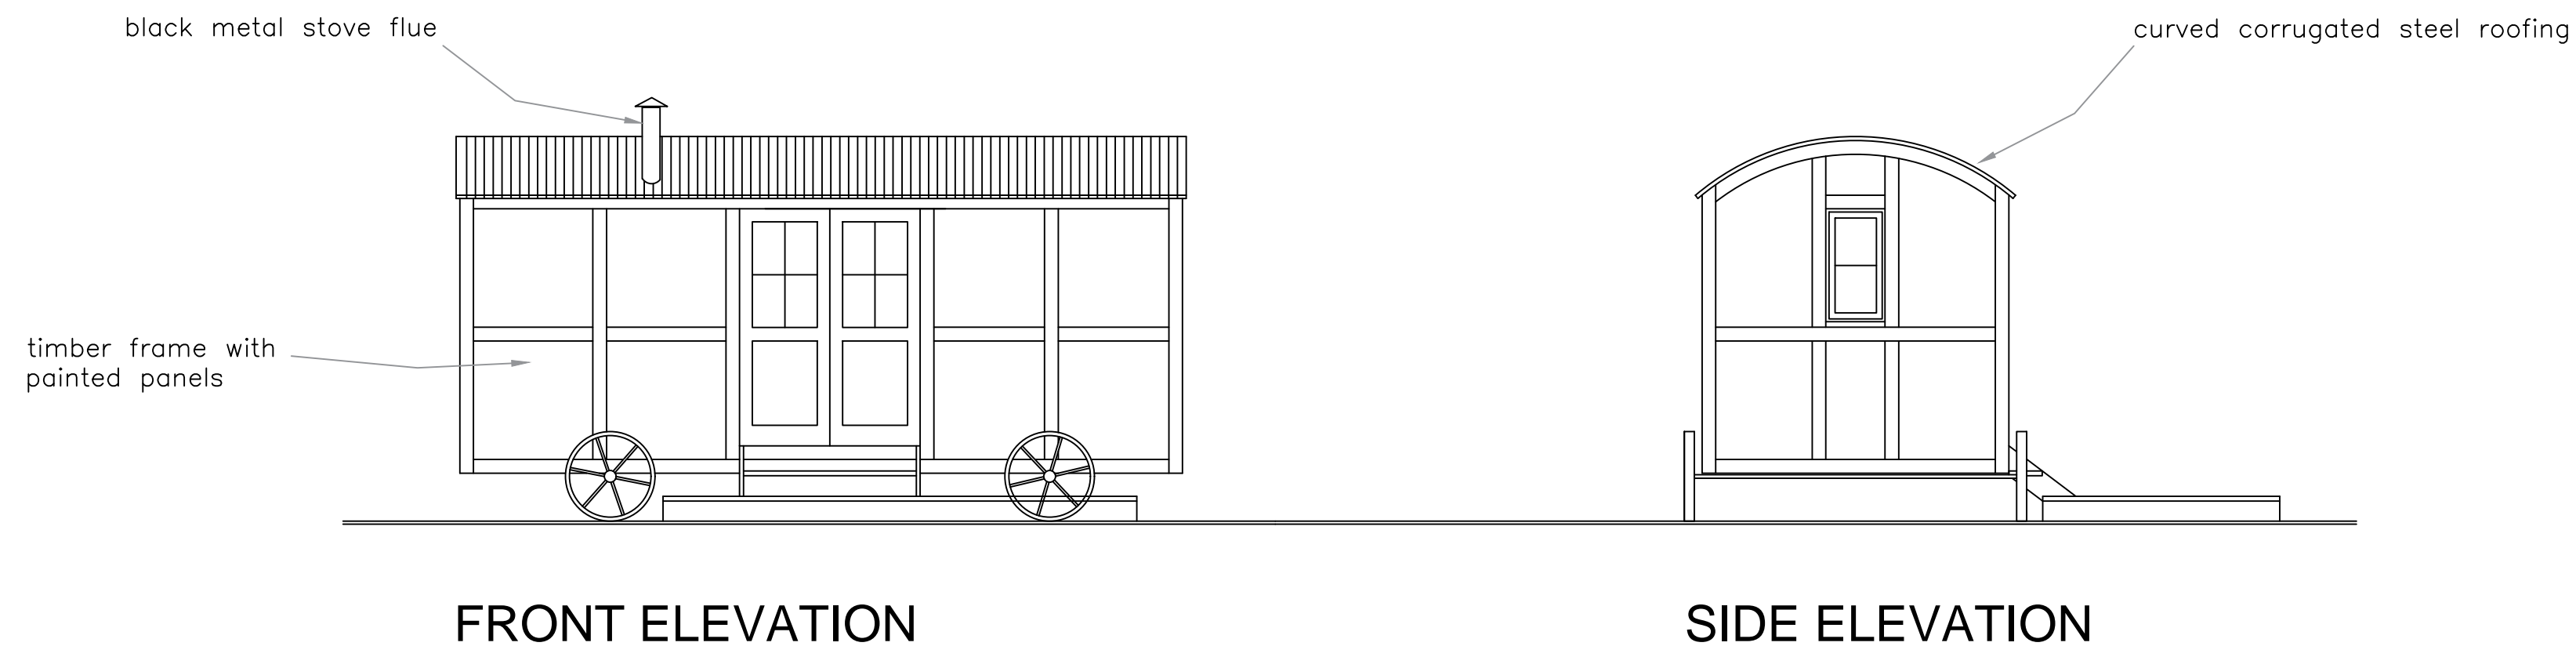

NOTES

Images for illustrative purposes – finish and colours to be varied.

IMAGES

© David and Jane Darcy Architects Ltd 2015

**Shepherds Huts**  
Ingram, Alnwick, Northumberland

**ELEVATIONS & PLANS**

Drawing no: DJD/586/11 Rev:  
Scale: 1:50@A1, 1:100@A3 Date:08:08:15