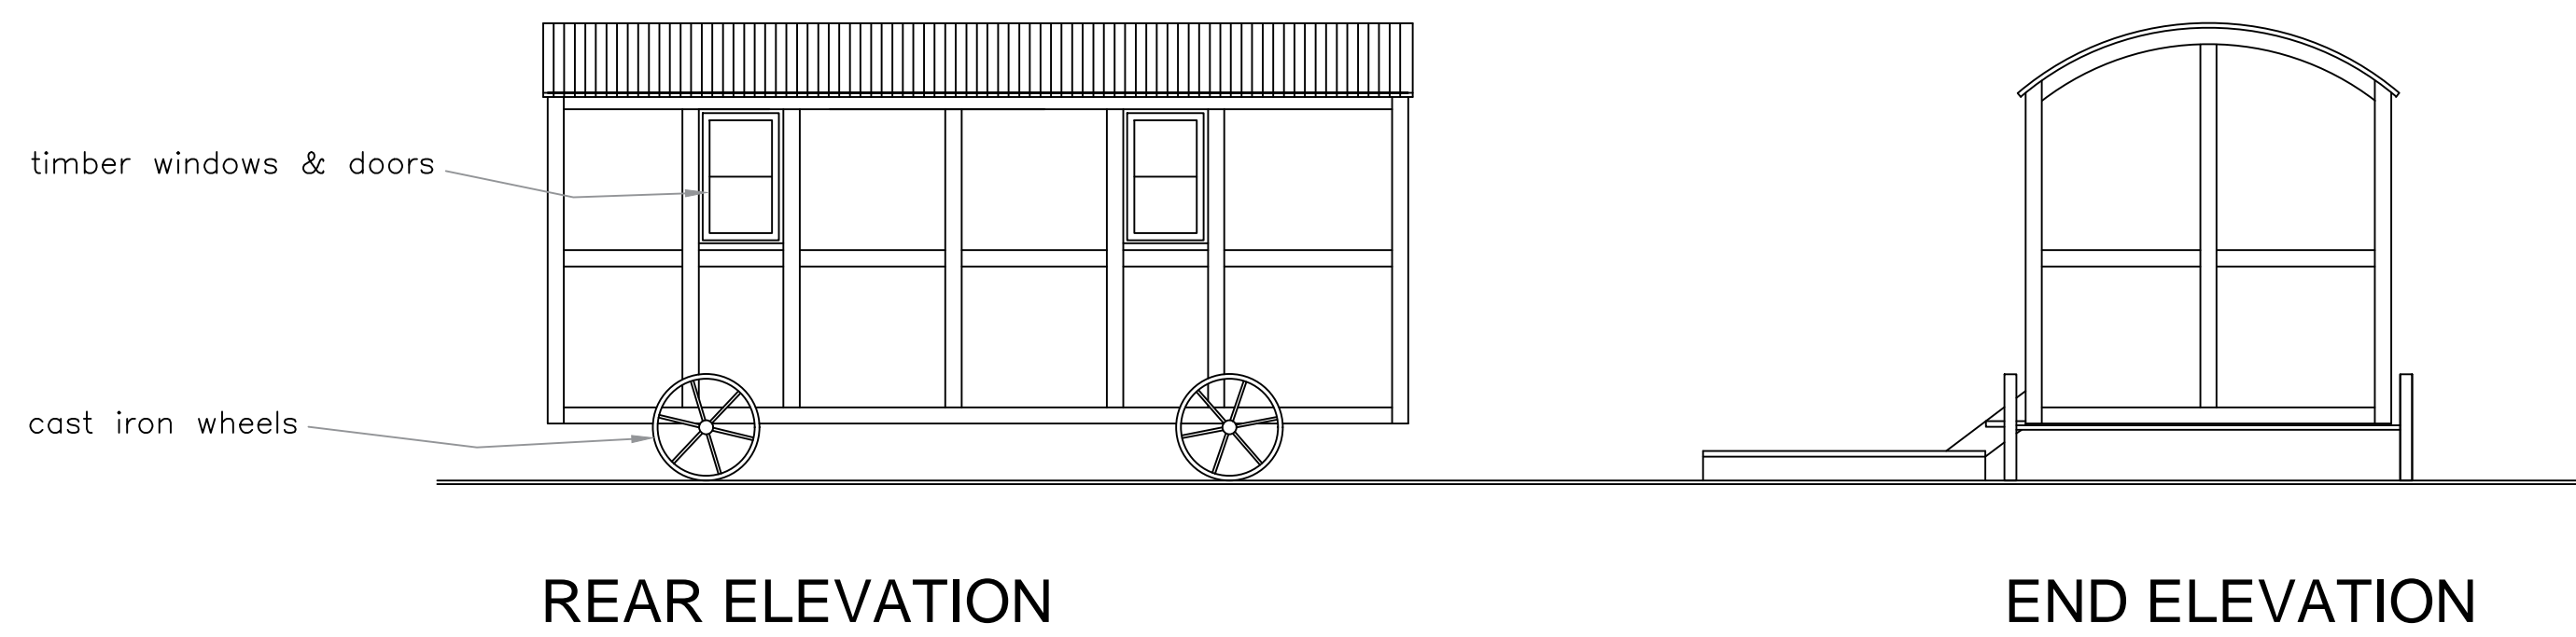

NOTES

Images for illustrative purposes – finish and colours to be varied.

IMAGES

© David and Jane Darcy Architects Ltd 2015

**Shepherds Huts**  
Ingram, Alnwick, Northumberland

**ELEVATIONS & PLANS**

Drawing no: DJD/586/11 Rev:  
Scale: 1:50@A1, 1:100@A3 Date:08:08:15