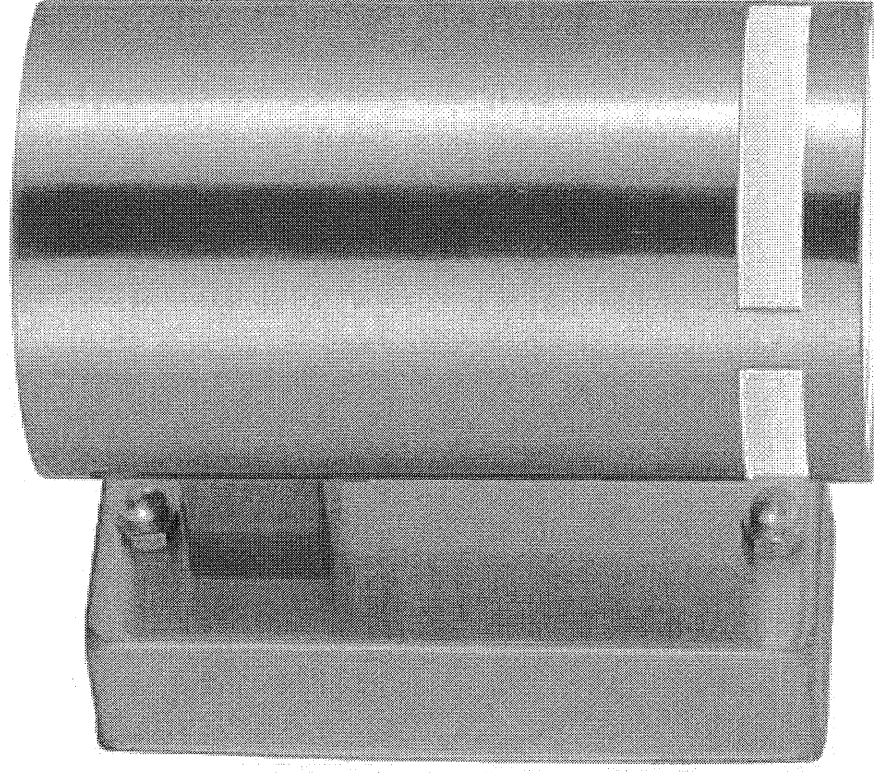

## CAN

GU10 | Incl. 35W GU10 | 220 Lumen

Maintenance: Must be treated with acid free oil 3-4 times a year. We do not recommend to install lighting made of stainless steel in an aggressive environment.

### PRODUCT INFO

Number: 28751134	Socket: GU10
Color: Stainless steel	Max watt: 35W
Material: Stainless Steel	IP-degree: IP54
Height: 13 cm	Class: Earth contact
Projection: 11 cm	Parallel connection: NOT possible
Diameter: 6 cm	