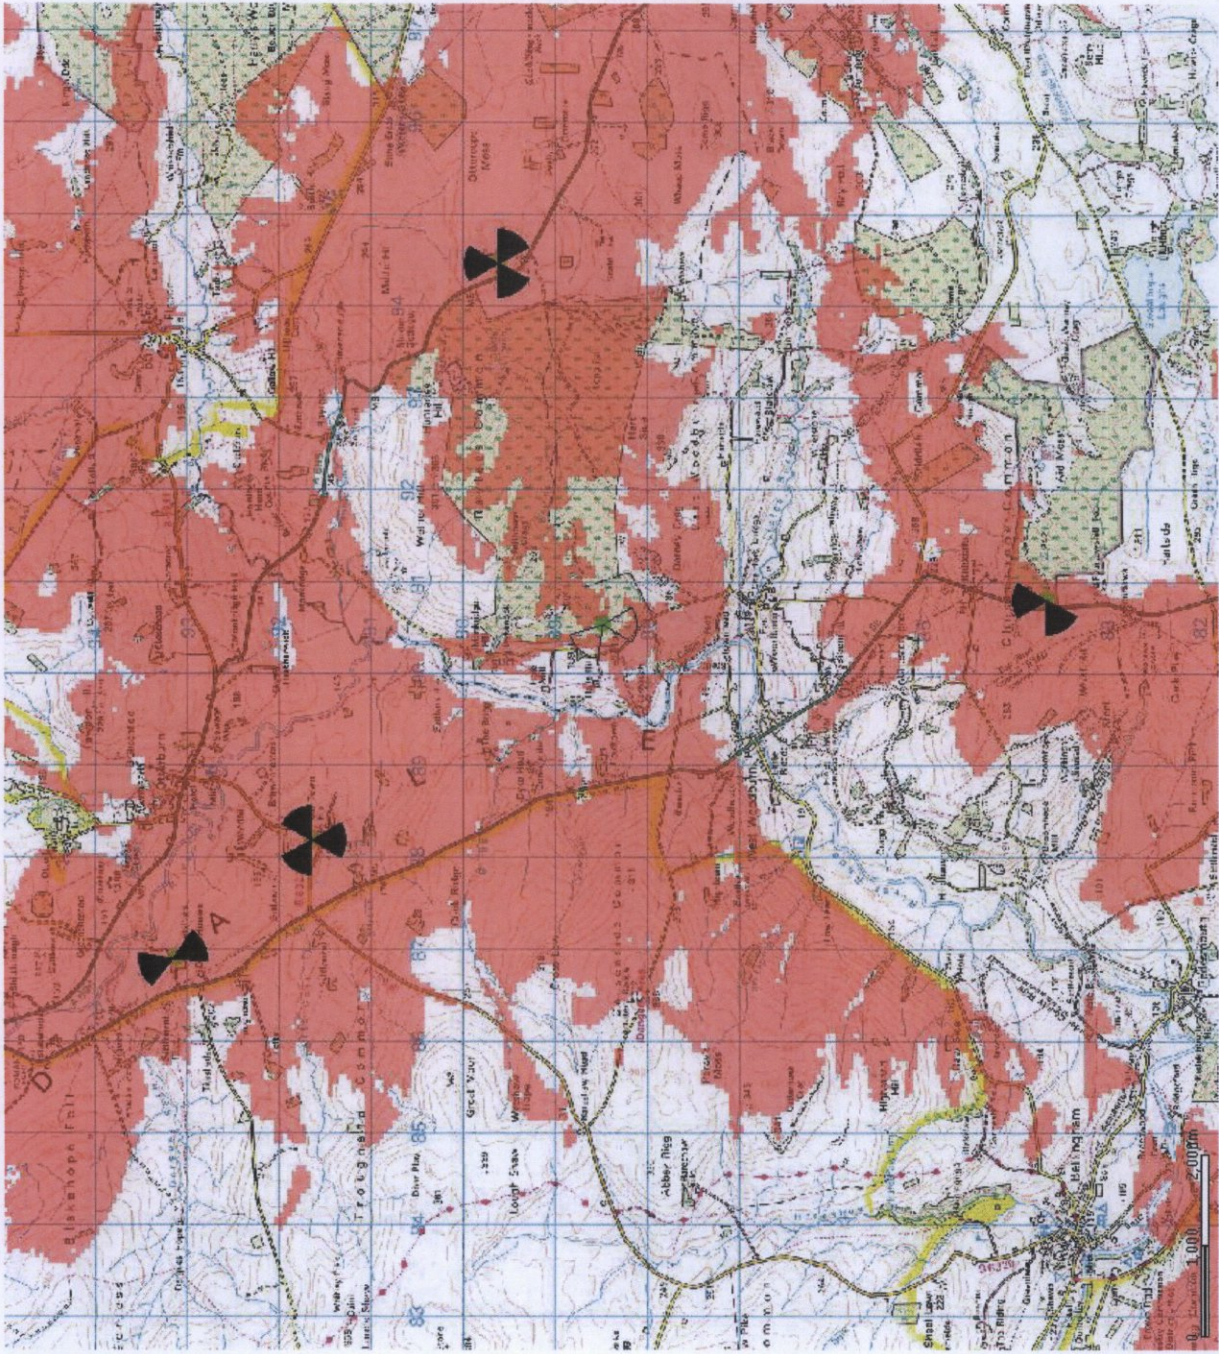

7303702 Planning Plots

Yearhaugh Forestry Reserve, Hexham

NGR: E 390560 and N 588455

all sites notified
1000 covered with
conifers
planted

**Planned
coverage**
U900 coverage with
all sites upgraded

Excluding Site

U900 suburban
coverage without
73027o2

Existing Site
U900 suburban
coverage based on
existing antennas

Proposed new heights

U900 suburban coverage based on new heights and orientations

Comparison Plot

U900 Suburban Coverage
Blue areas show the coverage gain for increased height