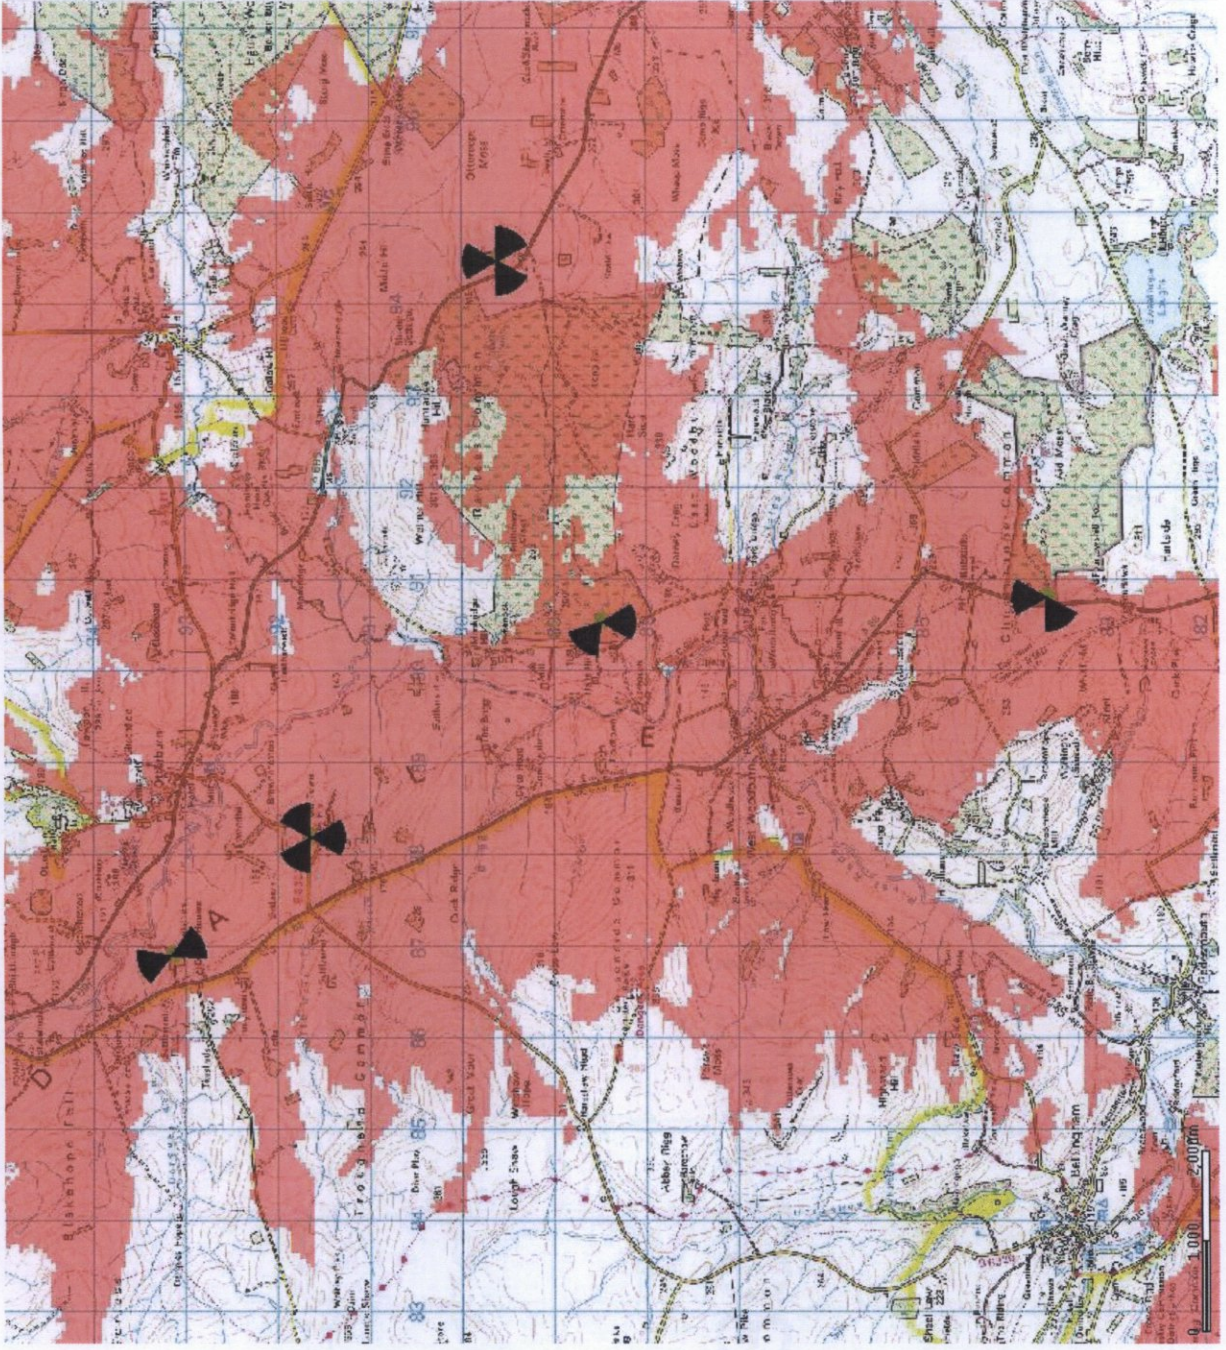

7303702 Planning Plots

Yearhaugh Forestry Reserve, Hexham

NGR: E 390560 and N 588455

all sites notified
1000 covered with
conifers
planted

**Planned
coverage**
U900 coverage with
all sites upgraded

Excluding Site

U900 suburban
coverage without
73027o2

Existing Site
U900 suburban
coverage based on
existing antennas

Proposed new heights

U900 suburban coverage based on new heights and orientations

Comparison Plot

U900 Suburban Coverage
Blue areas show the coverage gain for increased height