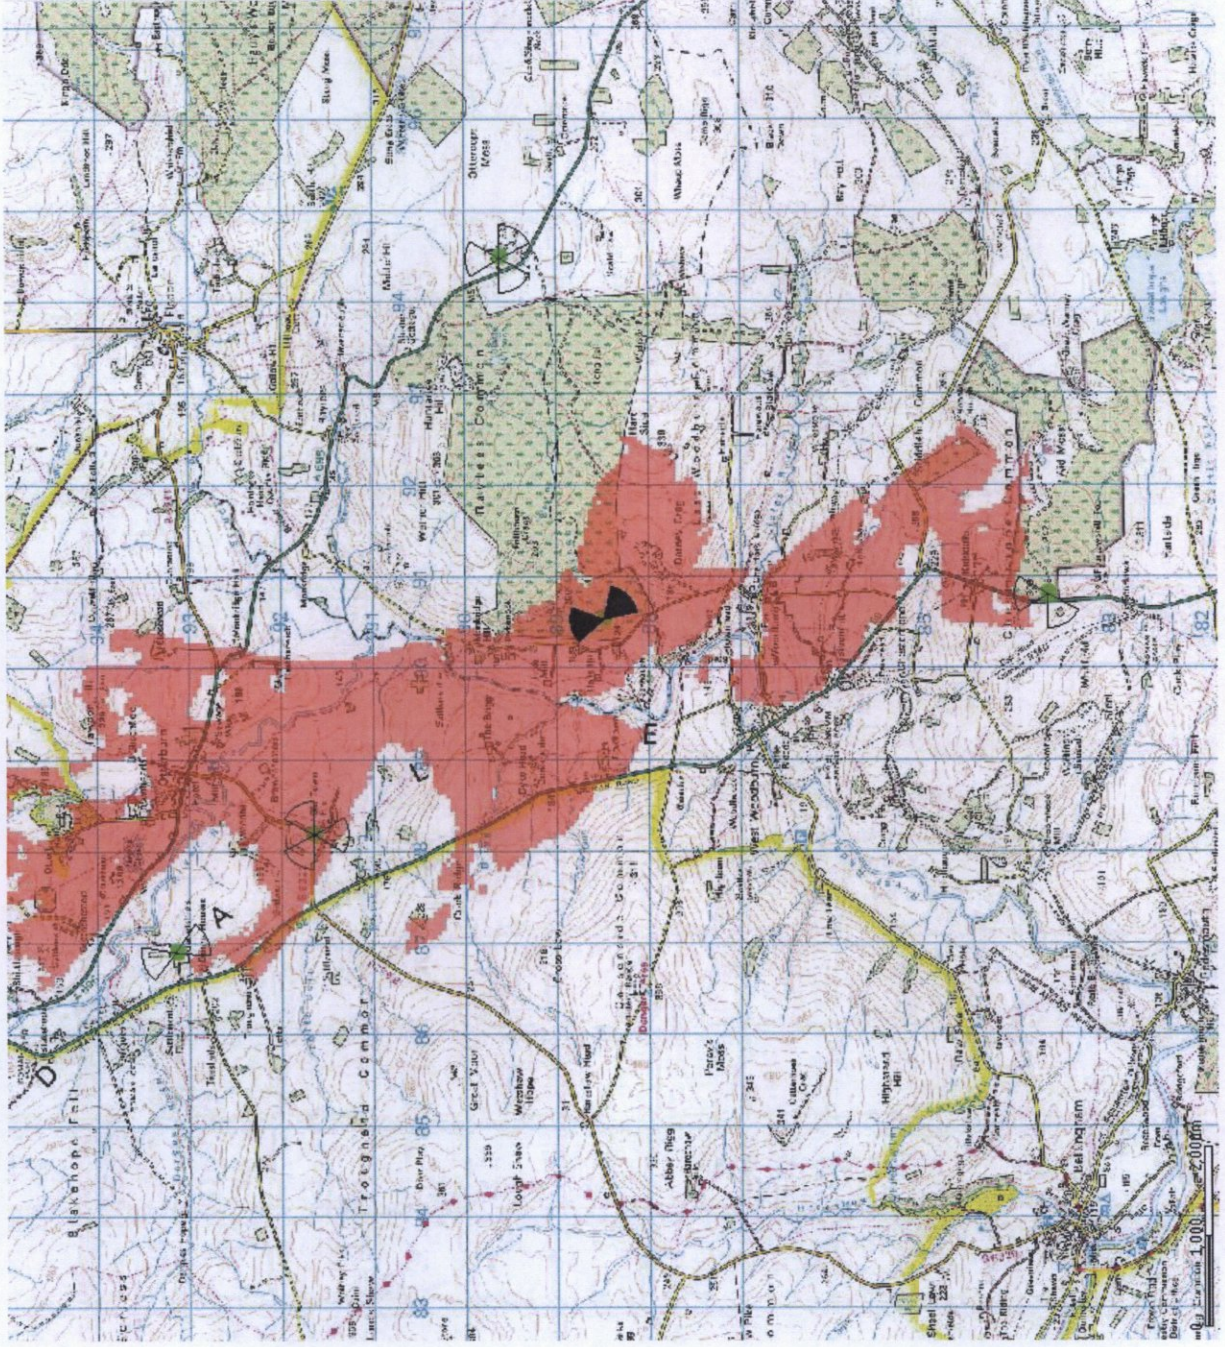

7303702 Planning Plots

Yearhaugh Forestry Reserve, Hexham

NGR: E 390560 and N 588455

all sites notified
1000 covered with
conifers
planted

**Planned
coverage**
U900 coverage with
all sites upgraded

Excluding Site

U900 suburban
coverage without
73027o2

Existing Site
U900 suburban
coverage based on
existing antennas

Proposed new heights

U900 suburban coverage based on new heights and orientations

Comparison Plot

U900 Suburban Coverage
Blue areas show the coverage gain for increased height