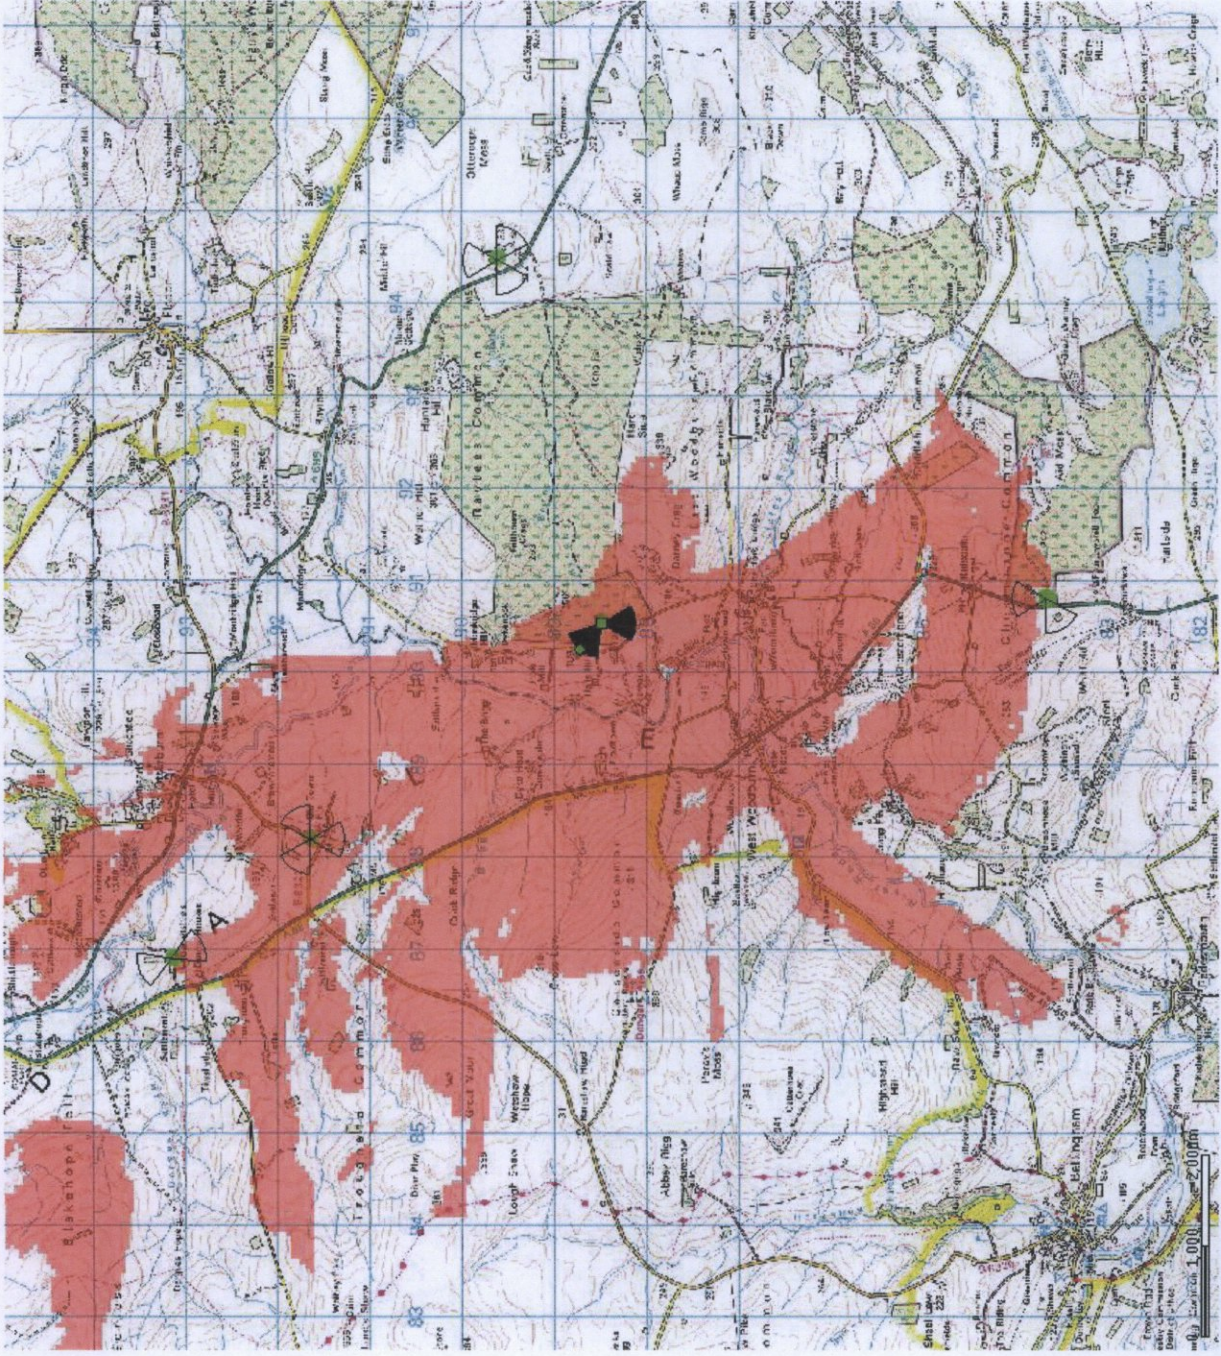

7303702 Planning Plots

Yearhaugh Forestry Reserve, Hexham

NGR: E 390560 and N 588455

all sites notified
1000 covered with
conifers
planted

**Planned
coverage**
U900 coverage with
all sites upgraded

Excluding Site

U900 suburban
coverage without
73027o2

Existing Site
U900 suburban
coverage based on
existing antennas

Proposed new heights

U900 suburban coverage based on new heights and orientations

Comparison Plot

U900 Suburban Coverage
Blue areas show the coverage gain for increased height