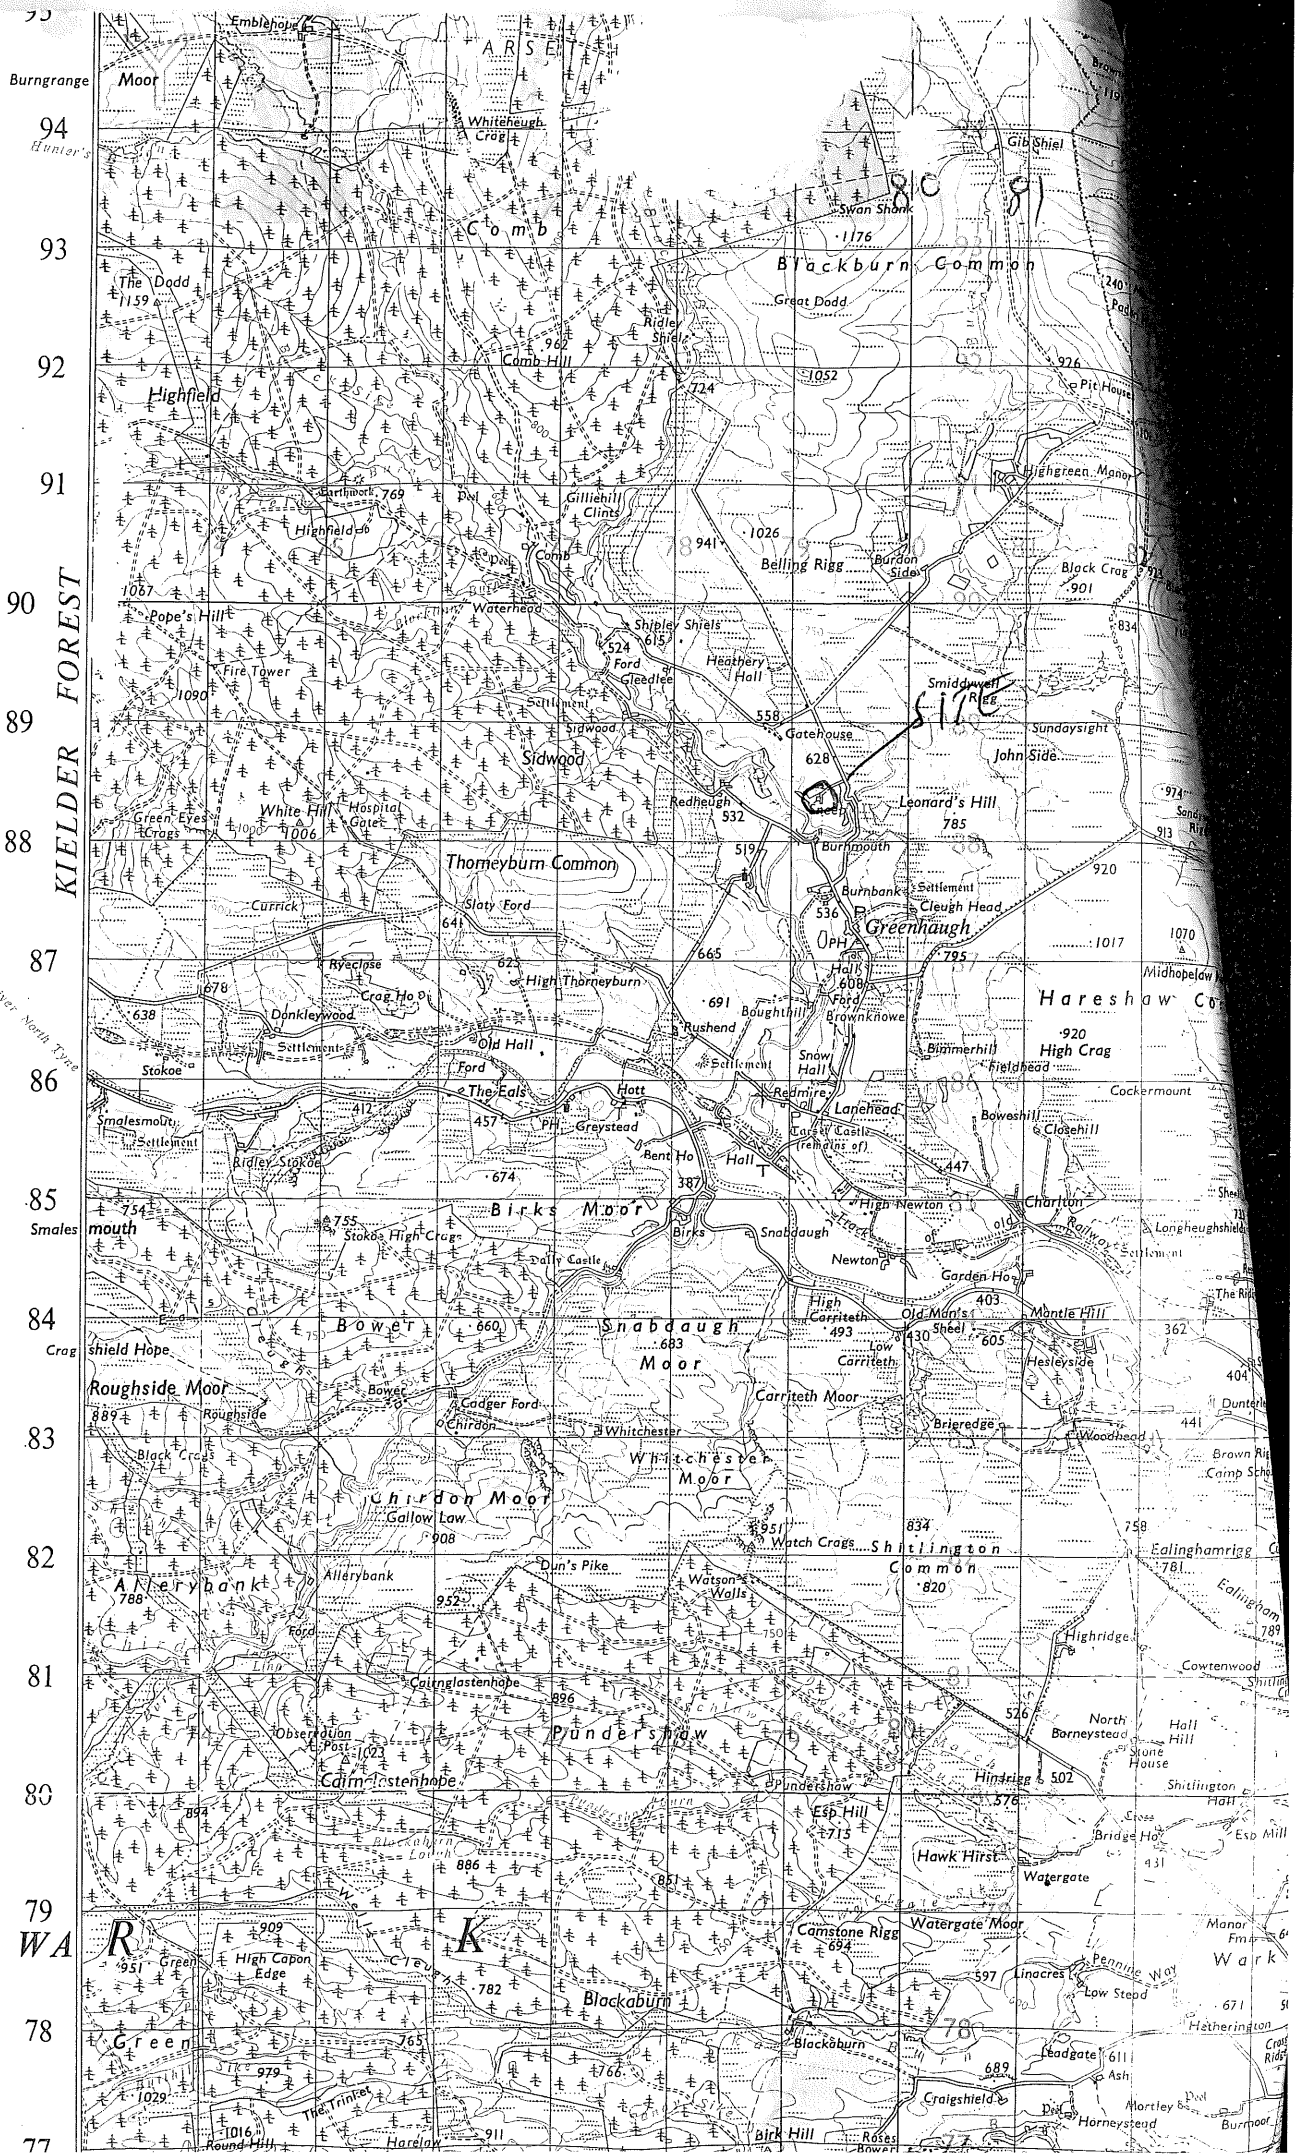

Public Highway

Site location plan

1:1250

4

Stony Farm

Stony Cottage

The Stoney

OS 1 in 50,000

KIELDER FOREST

10'

River North Tyne

WA

78

77