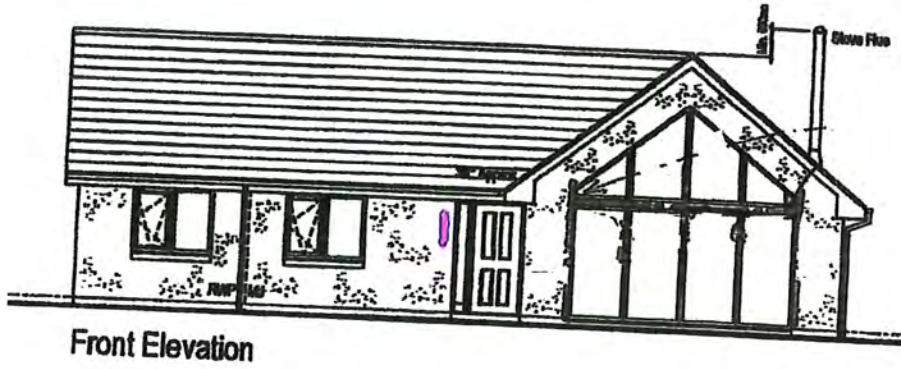

LOCATION OF OUTSIDE LIGHTS
ONE AT FRONT AND ONE AT REAR
SEE ATTACHED SHEET FOR DETAILS.