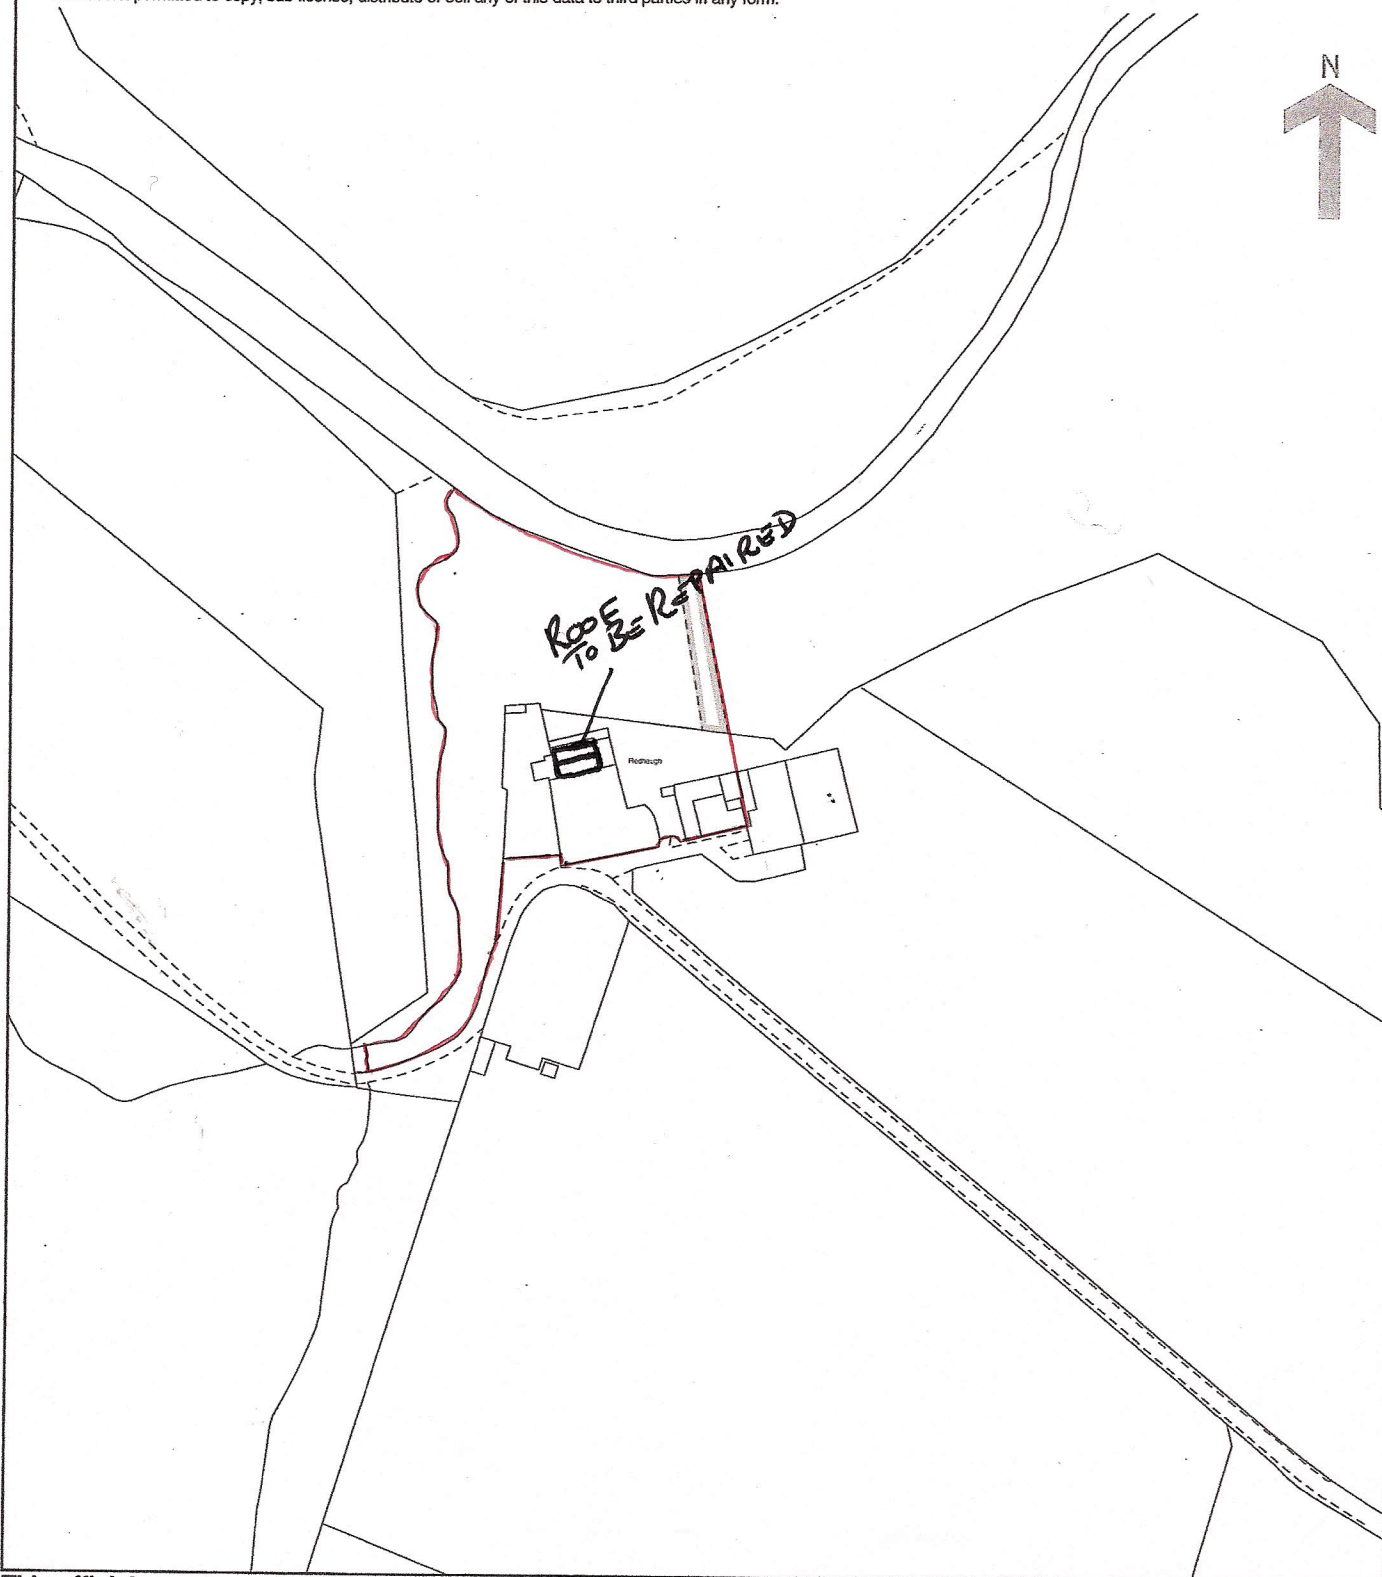

Land Registry
Official copy of
title plan

Title number ND178695
Ordnance Survey map reference NY7888NW
Scale 1:2500 enlarged from 1:10000
Administrative area Northumberland

© Crown copyright and database rights 2015 Ordnance Survey 100026316.
You are not permitted to copy, sub-license, distribute or sell any of this data to third parties in any form.

This official copy issued on 13 April 2015 shows the state of this title plan on 13 April 2015 at 12:23:49. It is admissible in evidence to the same extent as the original (s.67 Land Registration Act 2002).

This title plan shows the general position, not the exact line, of the boundaries. It may be subject to distortions in scale. Measurements scaled from this plan may not match measurements between the same points on the ground.