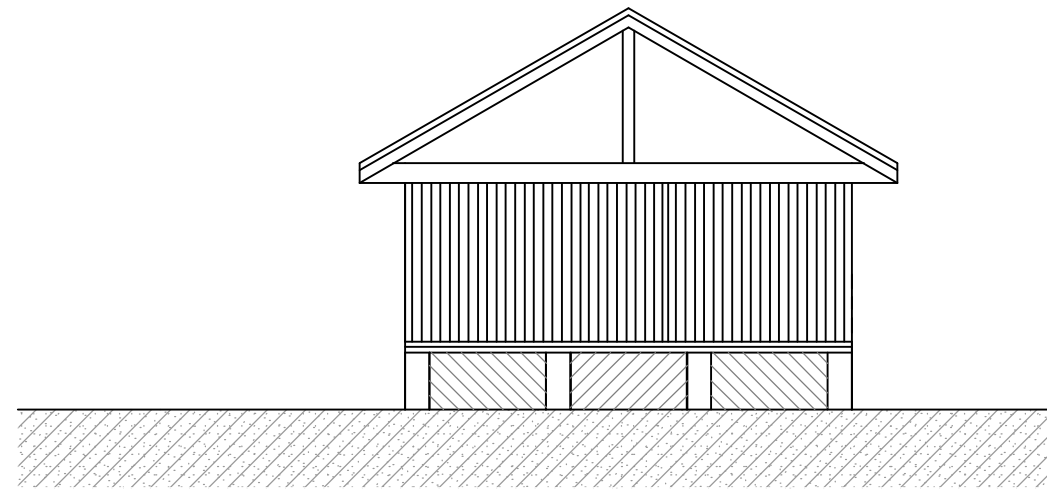

Existing East Elevation

Existing North Elevation

Proposed East Elevation

Proposed North Elevation

Lodge 1

Client:	Mr Richard Napier		
Address:	Lodge 1, Otterburn Hall Newcastle upon Tyne NE19 1HE		
Project:	Lodge 1		
Drawing Title:	Elevations		
Scale:	1:100@A3	Date:	6/5/16
Drawn:	BW	Checked:	Dwg No. 1488/12