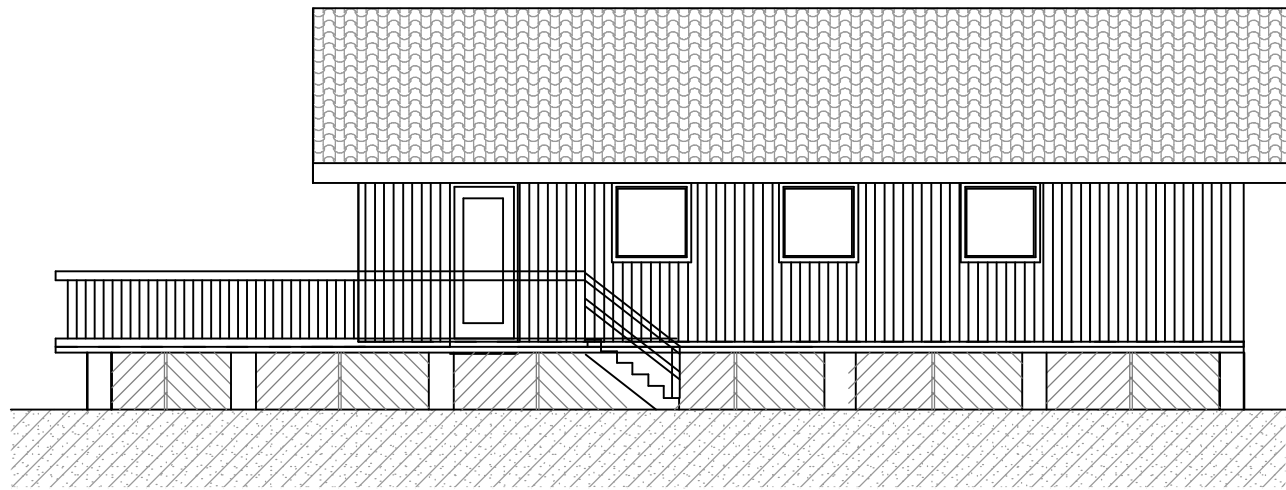

Existing East Elevation

Existing North Elevation

Proposed East Elevation

Proposed North Elevation

Lodge 1

Client:	Mr Richard Napier		
Address:	Lodge 1, Otterburn Hall Newcastle upon Tyne NE19 1HE		
Project:	Lodge 1		
Drawing Title:	Elevations		
Scale:	1:100@A3	Date:	6/5/16
Drawn:	BW	Checked:	Dwg No. 1488/12