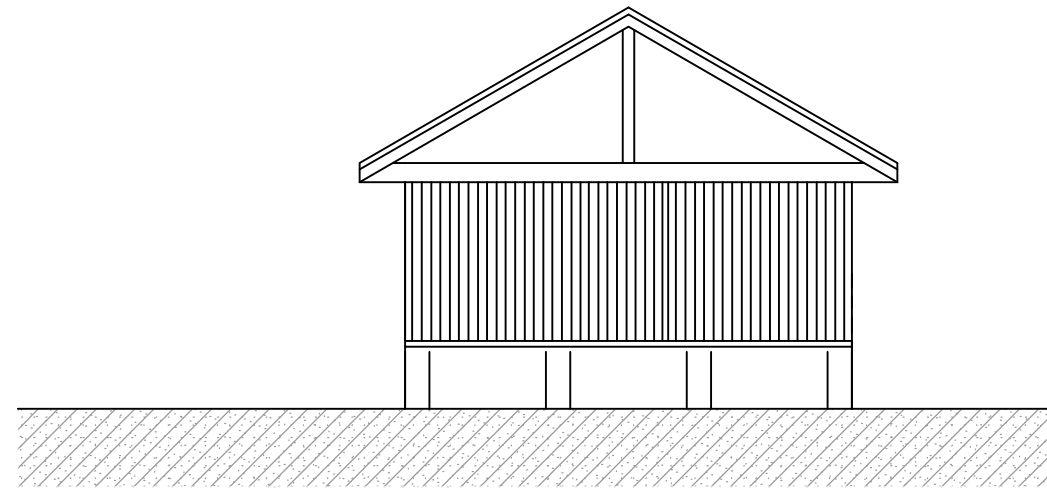

Existing East Elevation

Existing North Elevation

Proposed East Elevation

Proposed North Elevation

Lodge 1

Client:	Mr Richard Napier		
Address:	Lodge 1, Otterburn Hall Newcastle upon Tyne NE19 1HE		
Project:	Lodge 1		
Drawing Title:	Elevations		
Scale:	1:100@A3	Date:	6/5/16
Drawn:	BW	Checked:	Dwg No. 1488/12