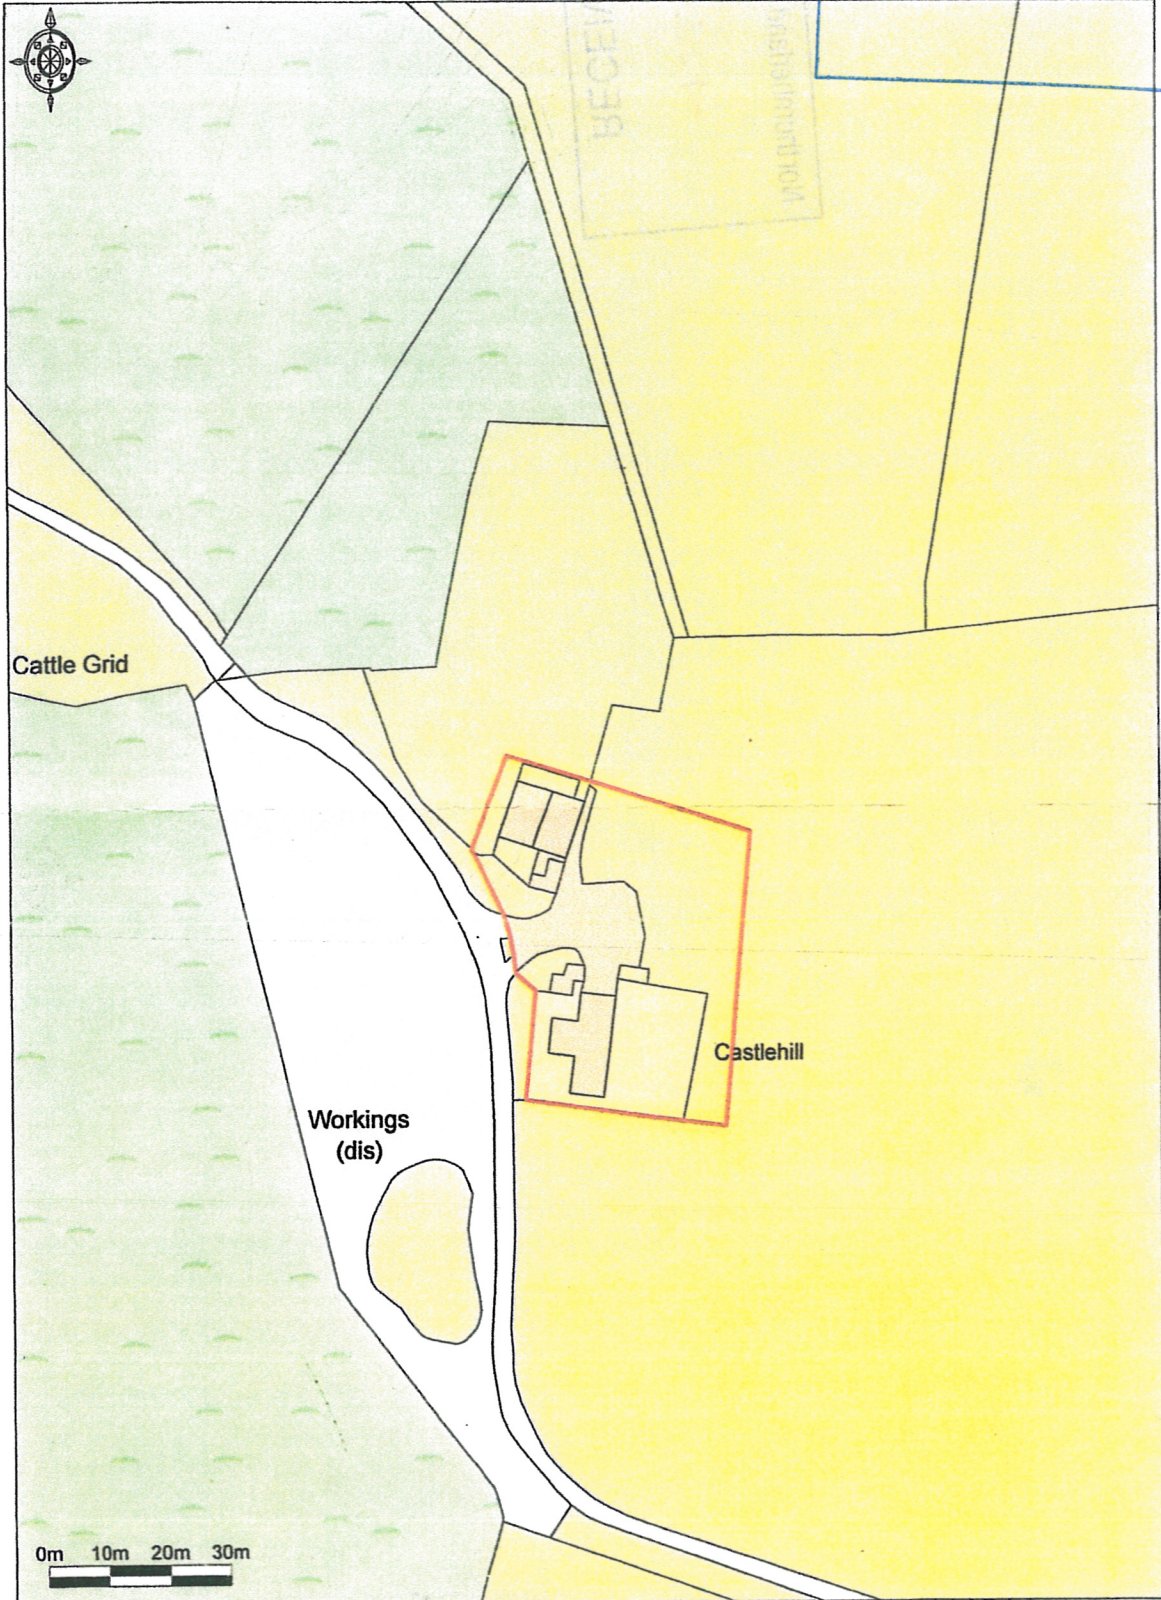

Castlehill, Alnham, Northumberland

Northumberland National Park
Authority
Planning Department
Received

01 JUL 2016

George F. White
MAXIMISING VALUE