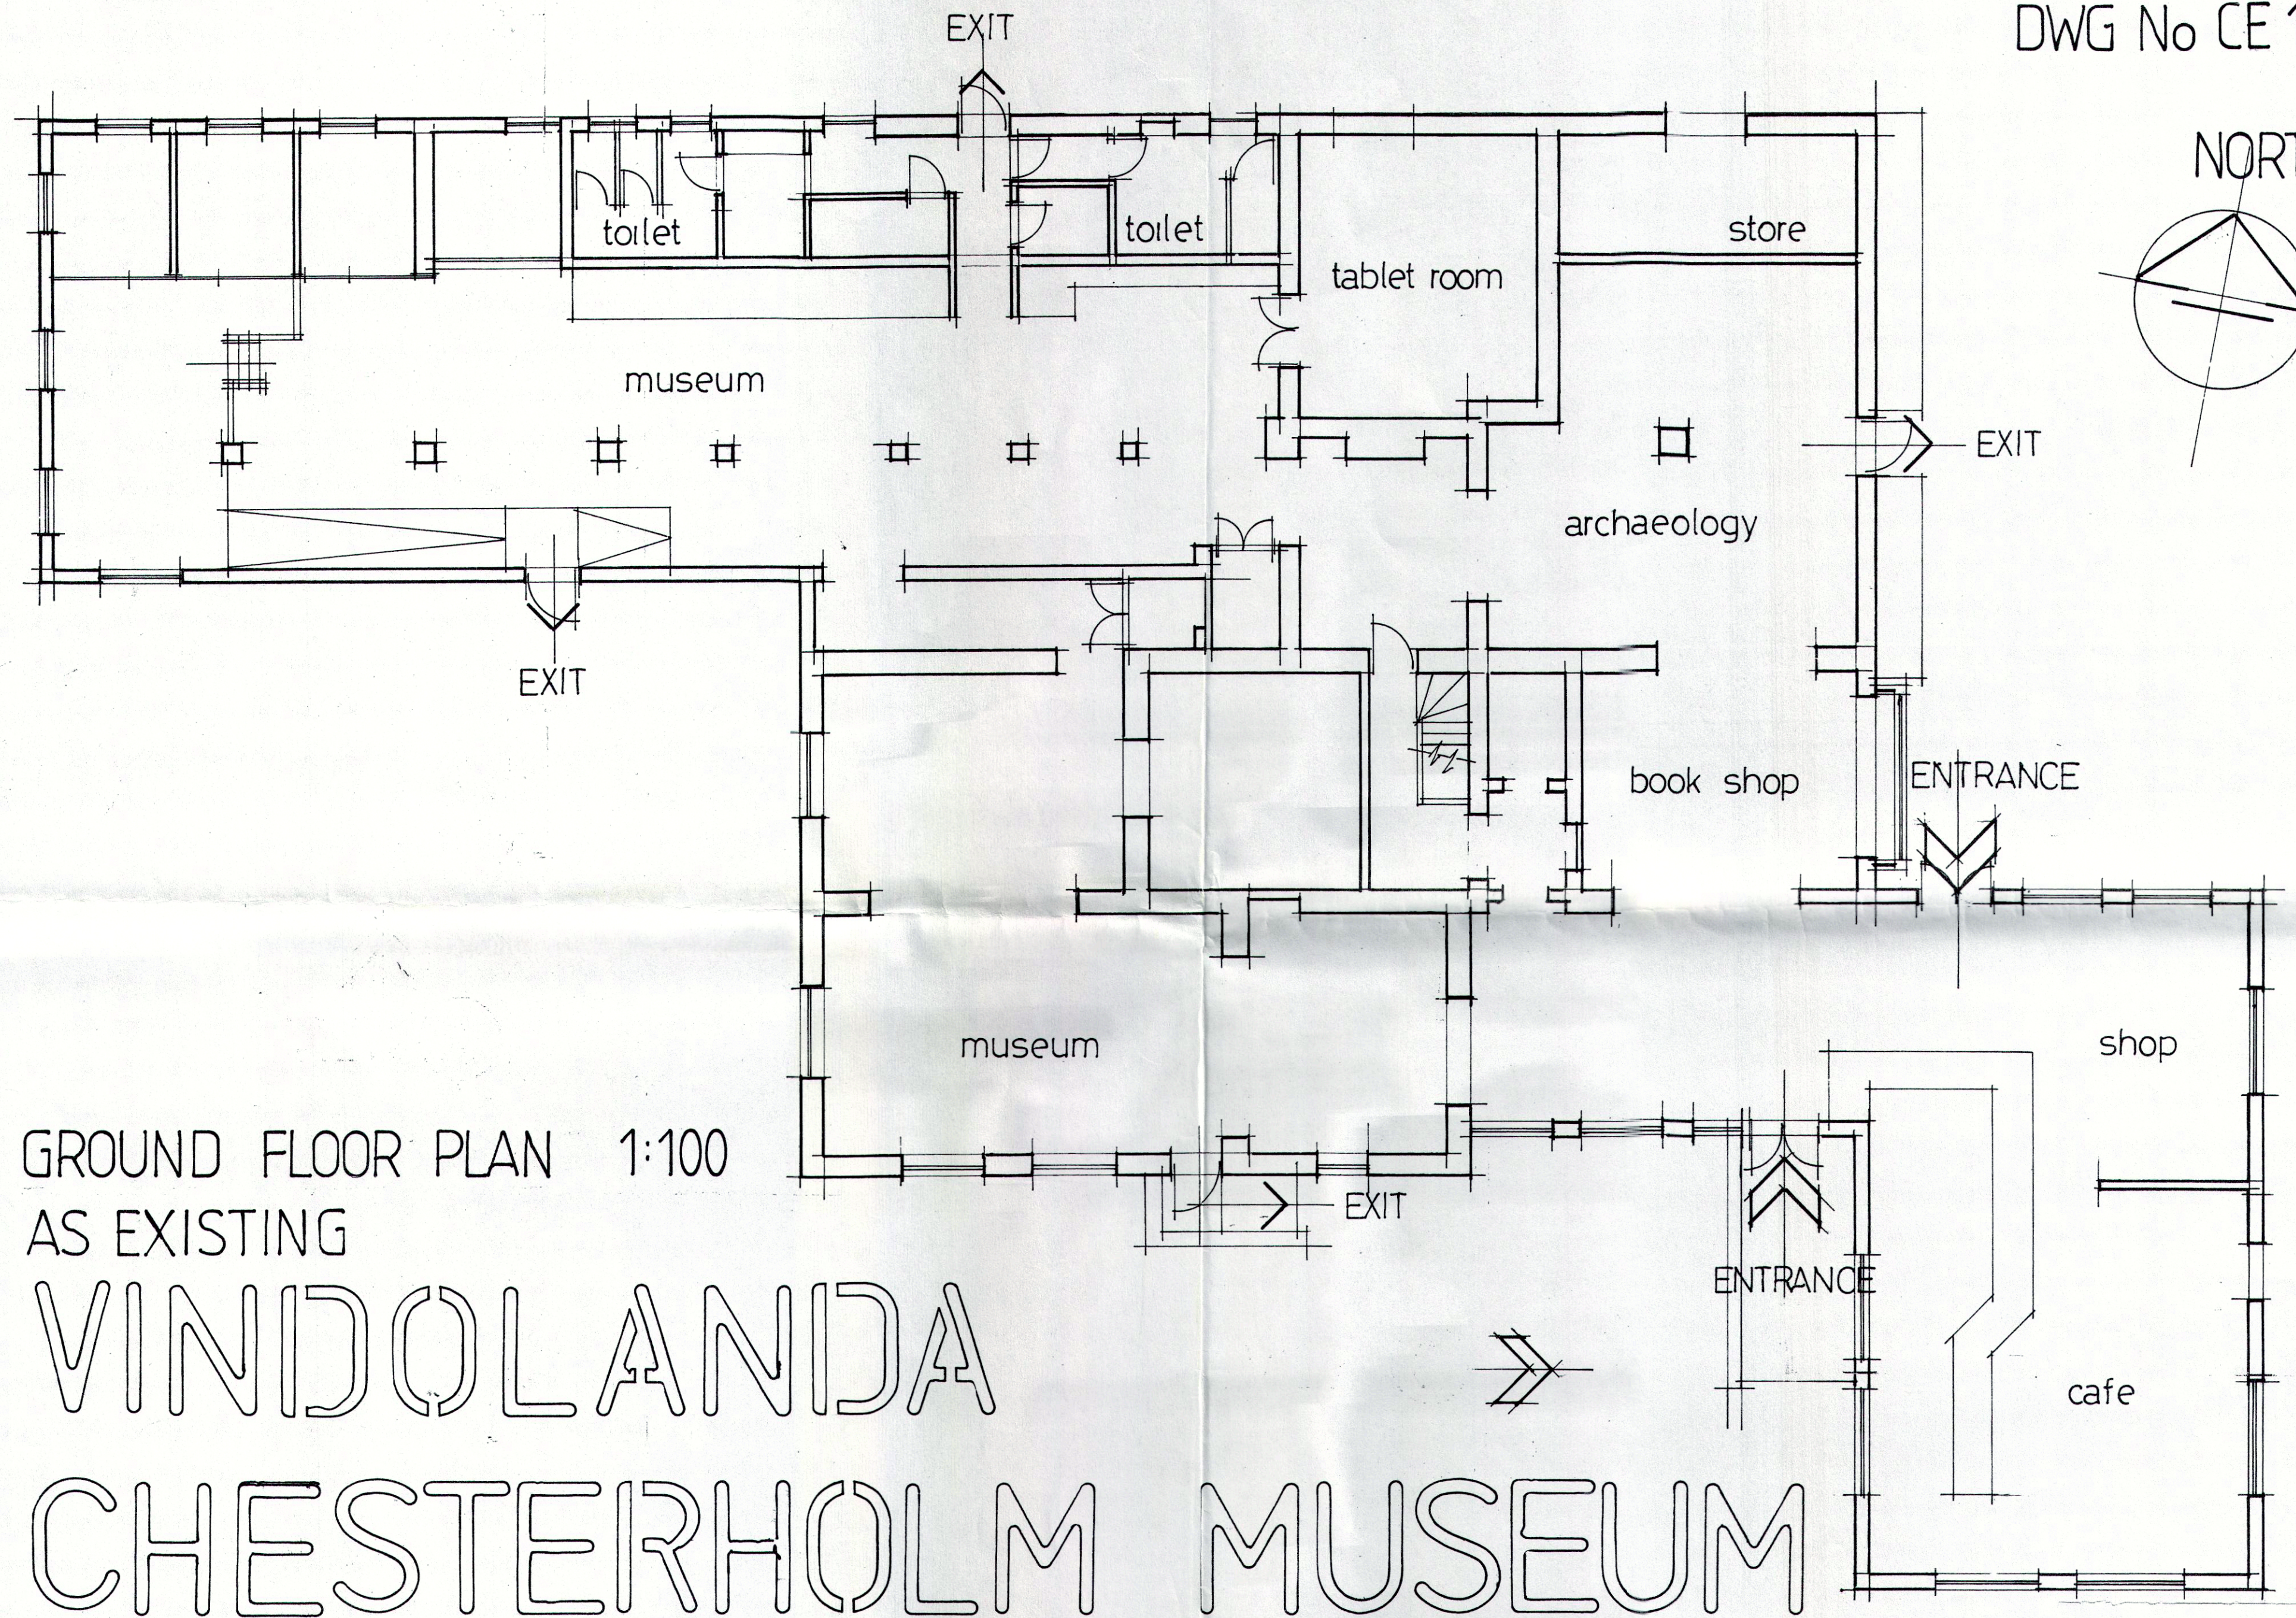

NORTH

GROUND FLOOR PLAN 1:100
AS EXISTING

VINDOLANDA CHESTERHOLM MUSEUM

Andrew R Hamilton

Building & Design Consultant

71 NORTH DRIVE, TROON, Ayrshire KA10 7DN

Tel: 01292 312602 Mobile: 07709206248 Email: andy.hamilton@bt.com