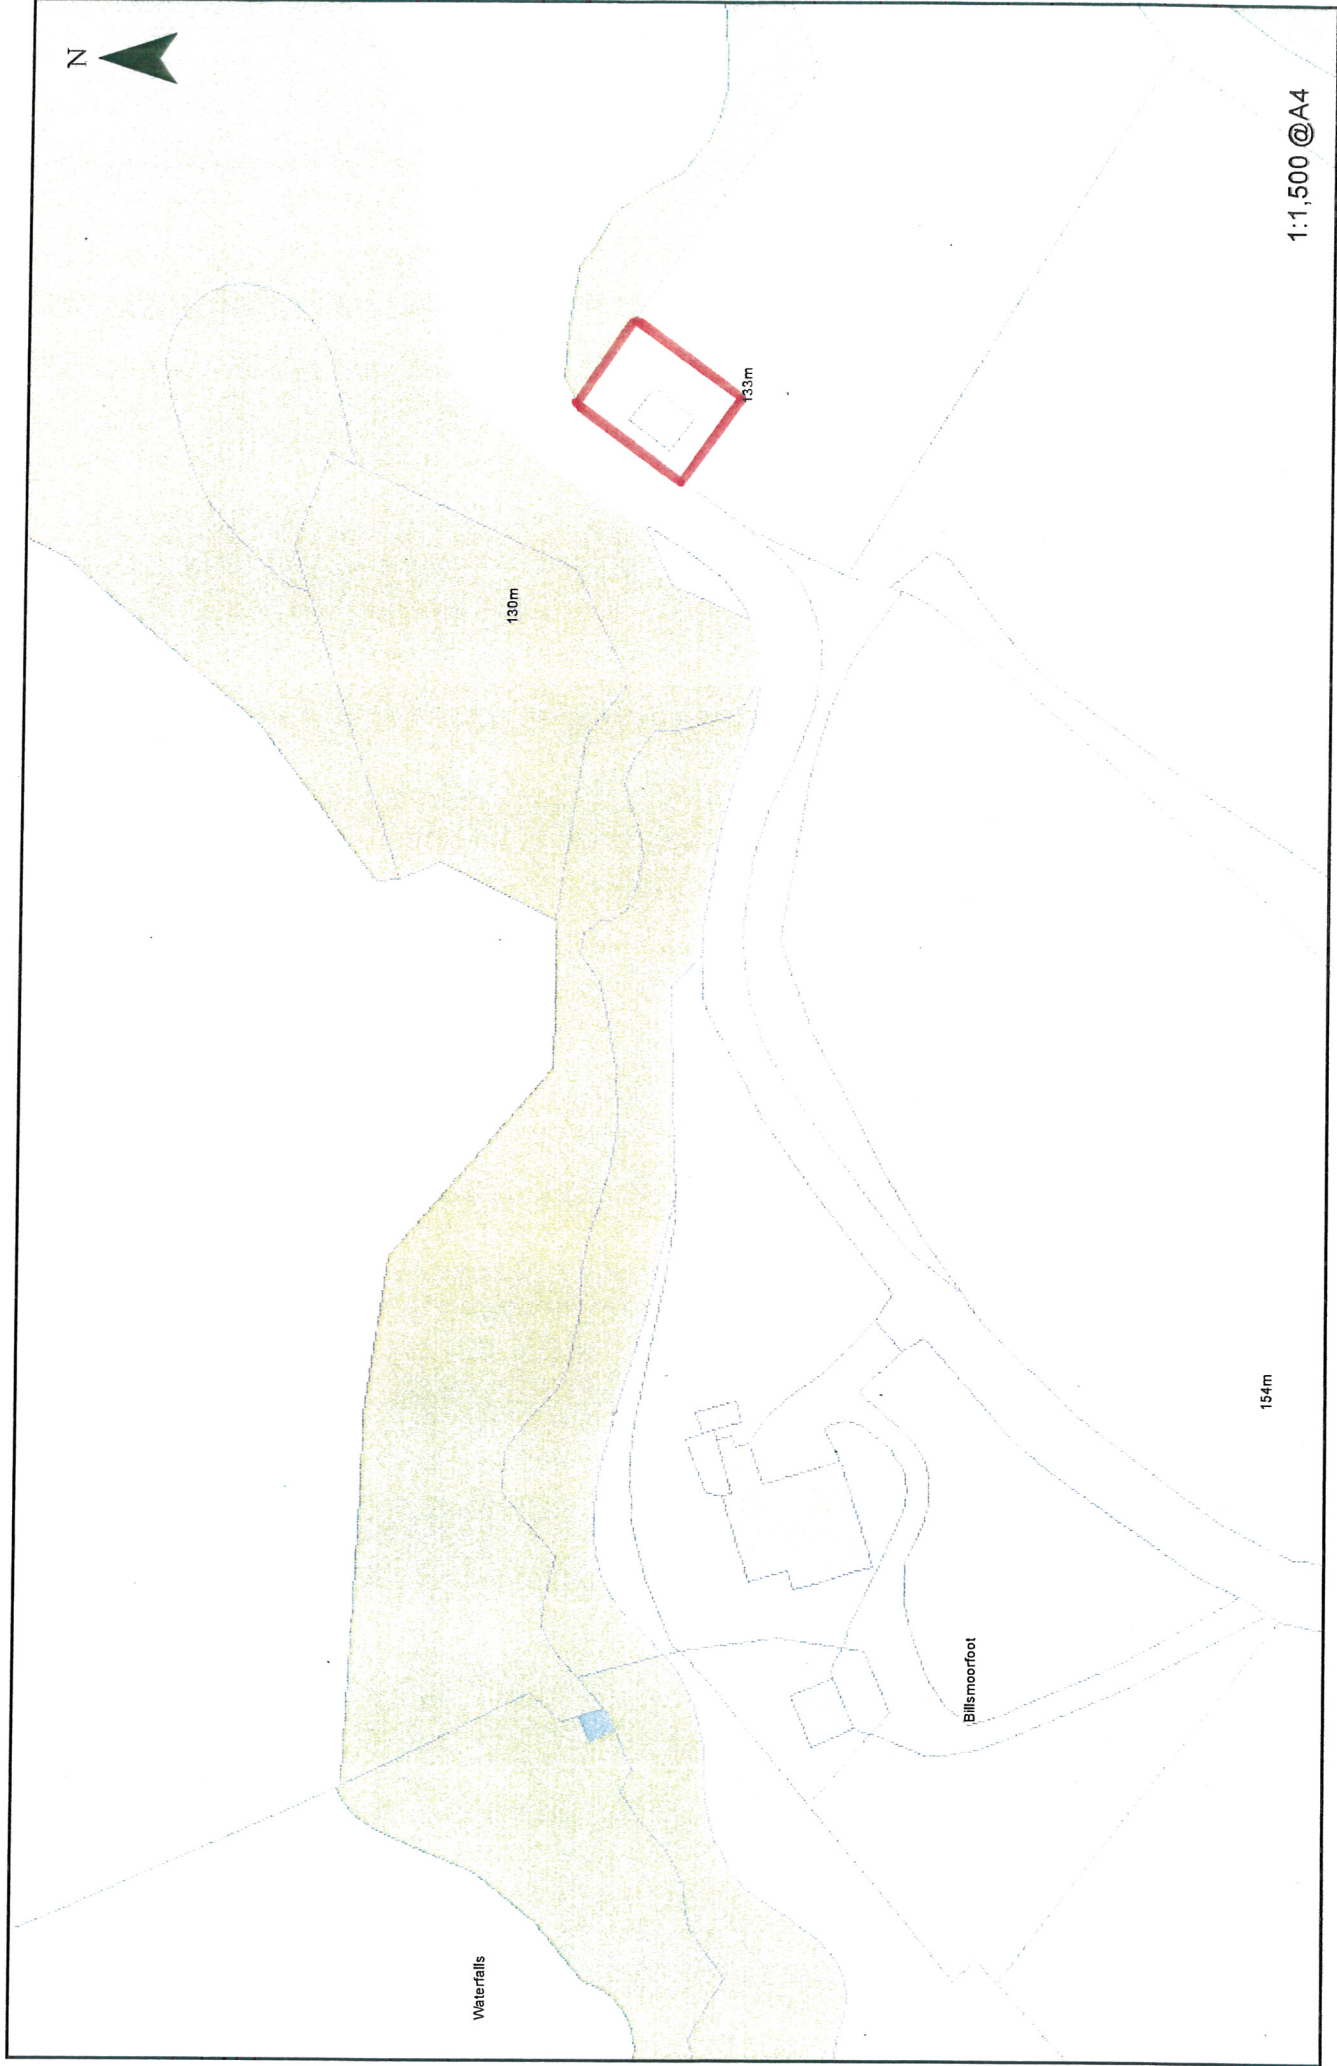

Location Plan for PCN

Beeswing Lodge, Billsmoorfoot Park, Elsdon, Northumberland, NE19 1AP

1:1,500 @A4