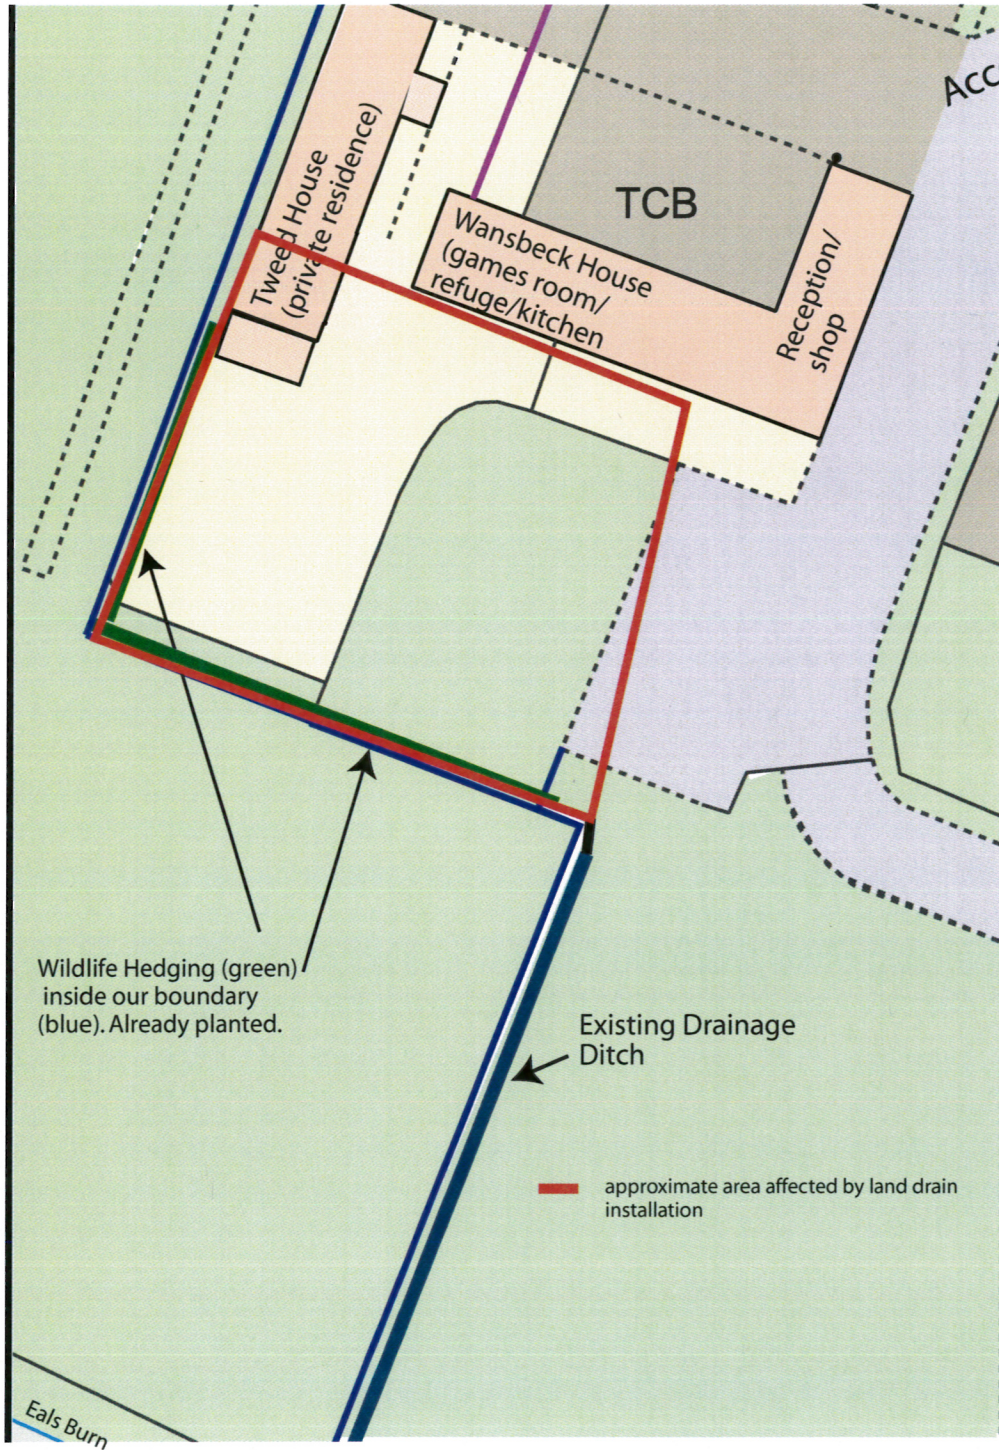

Site Plan: Existing

Bellingham Brown Rigg Camping and Caravanning Club Site
NE48 2JY

Scale 1:500, paper size A4