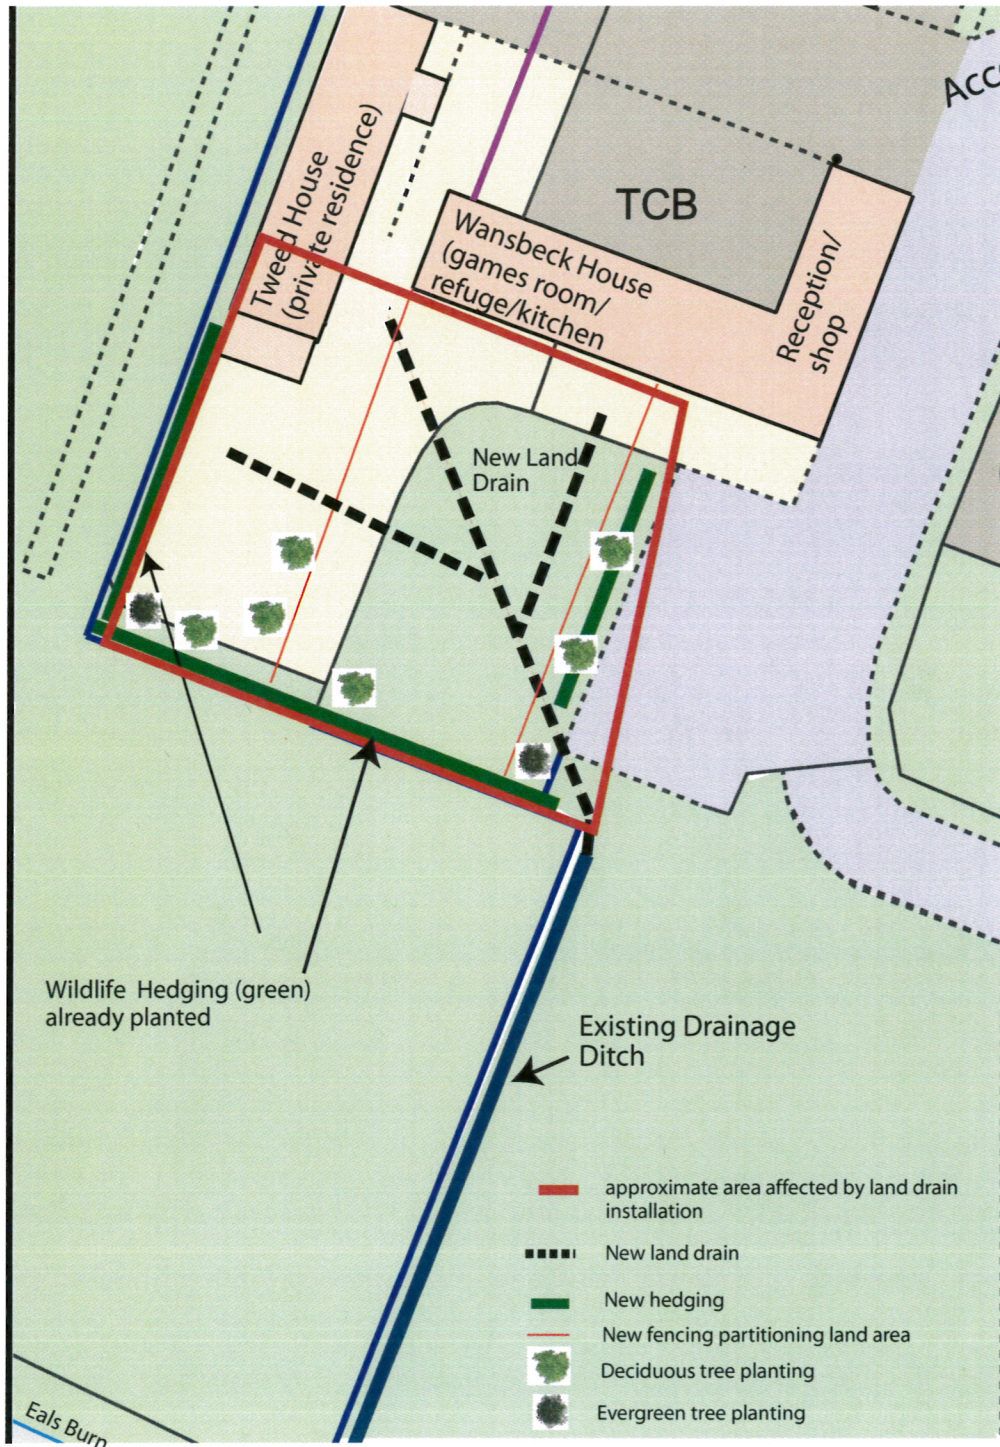

Site Plan: Proposed

Bellingham Brown Rigg Camping and Caravanning Club Site
NE48 2JY

Scale 1:500, paper size A4