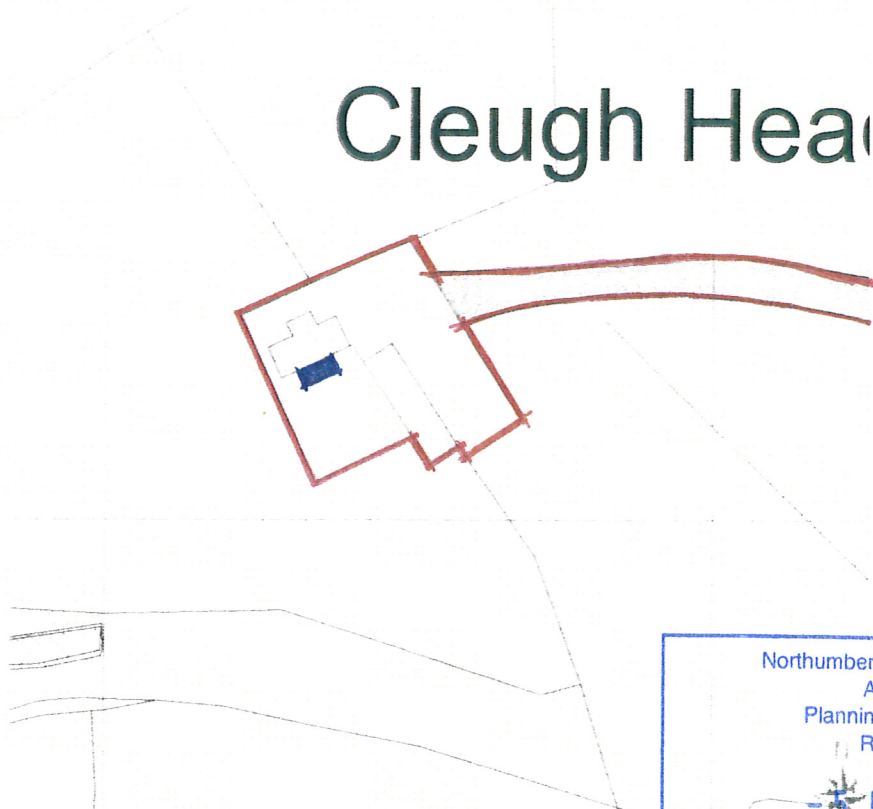

SITE LOCATION PLAN  
AREA 2 HA  
SCALE 1:1250 on A4  
CENTRE COORDINATES: 380055, 587414

# Cleugh Head

© Crown Copyright 2017. Licence number 100047474

Northumberland National Park  
Authority  
Planning Department  
Received  
JUL 2017

Supplied by Streetwise Maps Ltd  
[www.streetwise.net](http://www.streetwise.net)  
Licence No: 100047474  
22/06/2017 09:19