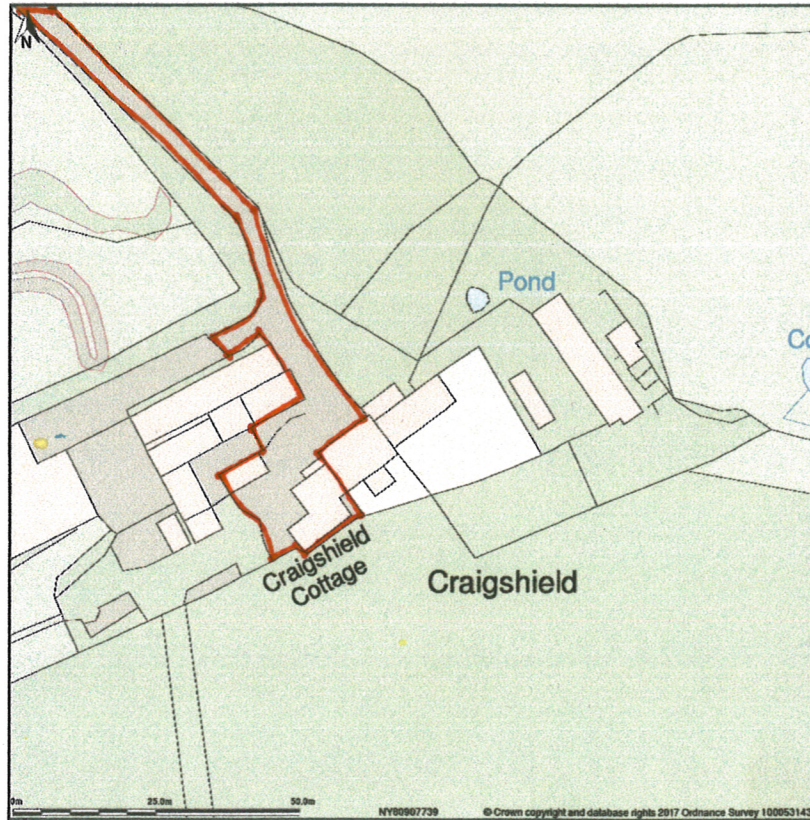

Craigshield, C205 Coldcotes To Wark, Wark, Northumberland, NE48 3DT

Site Plan shows area bounded by: 380831.29, 577324.29 380972.71, 577465.71 (at a scale of 1:1250), OSGridRef: NY80907739. The representation of a road, track or path is no evidence of a right of way. The representation of features as lines is no evidence of a property boundary.

Produced on 11th Apr 2017 from the Ordnance Survey National Geographic Database and incorporating surveyed revision available at this date. Reproduction in whole or part is prohibited without the prior permission of Ordnance Survey. © Crown copyright 2017. Supplied by www.buyaplan.co.uk a licensed Ordnance Survey partner (100053143). Unique plan reference: #00212778-5CF917