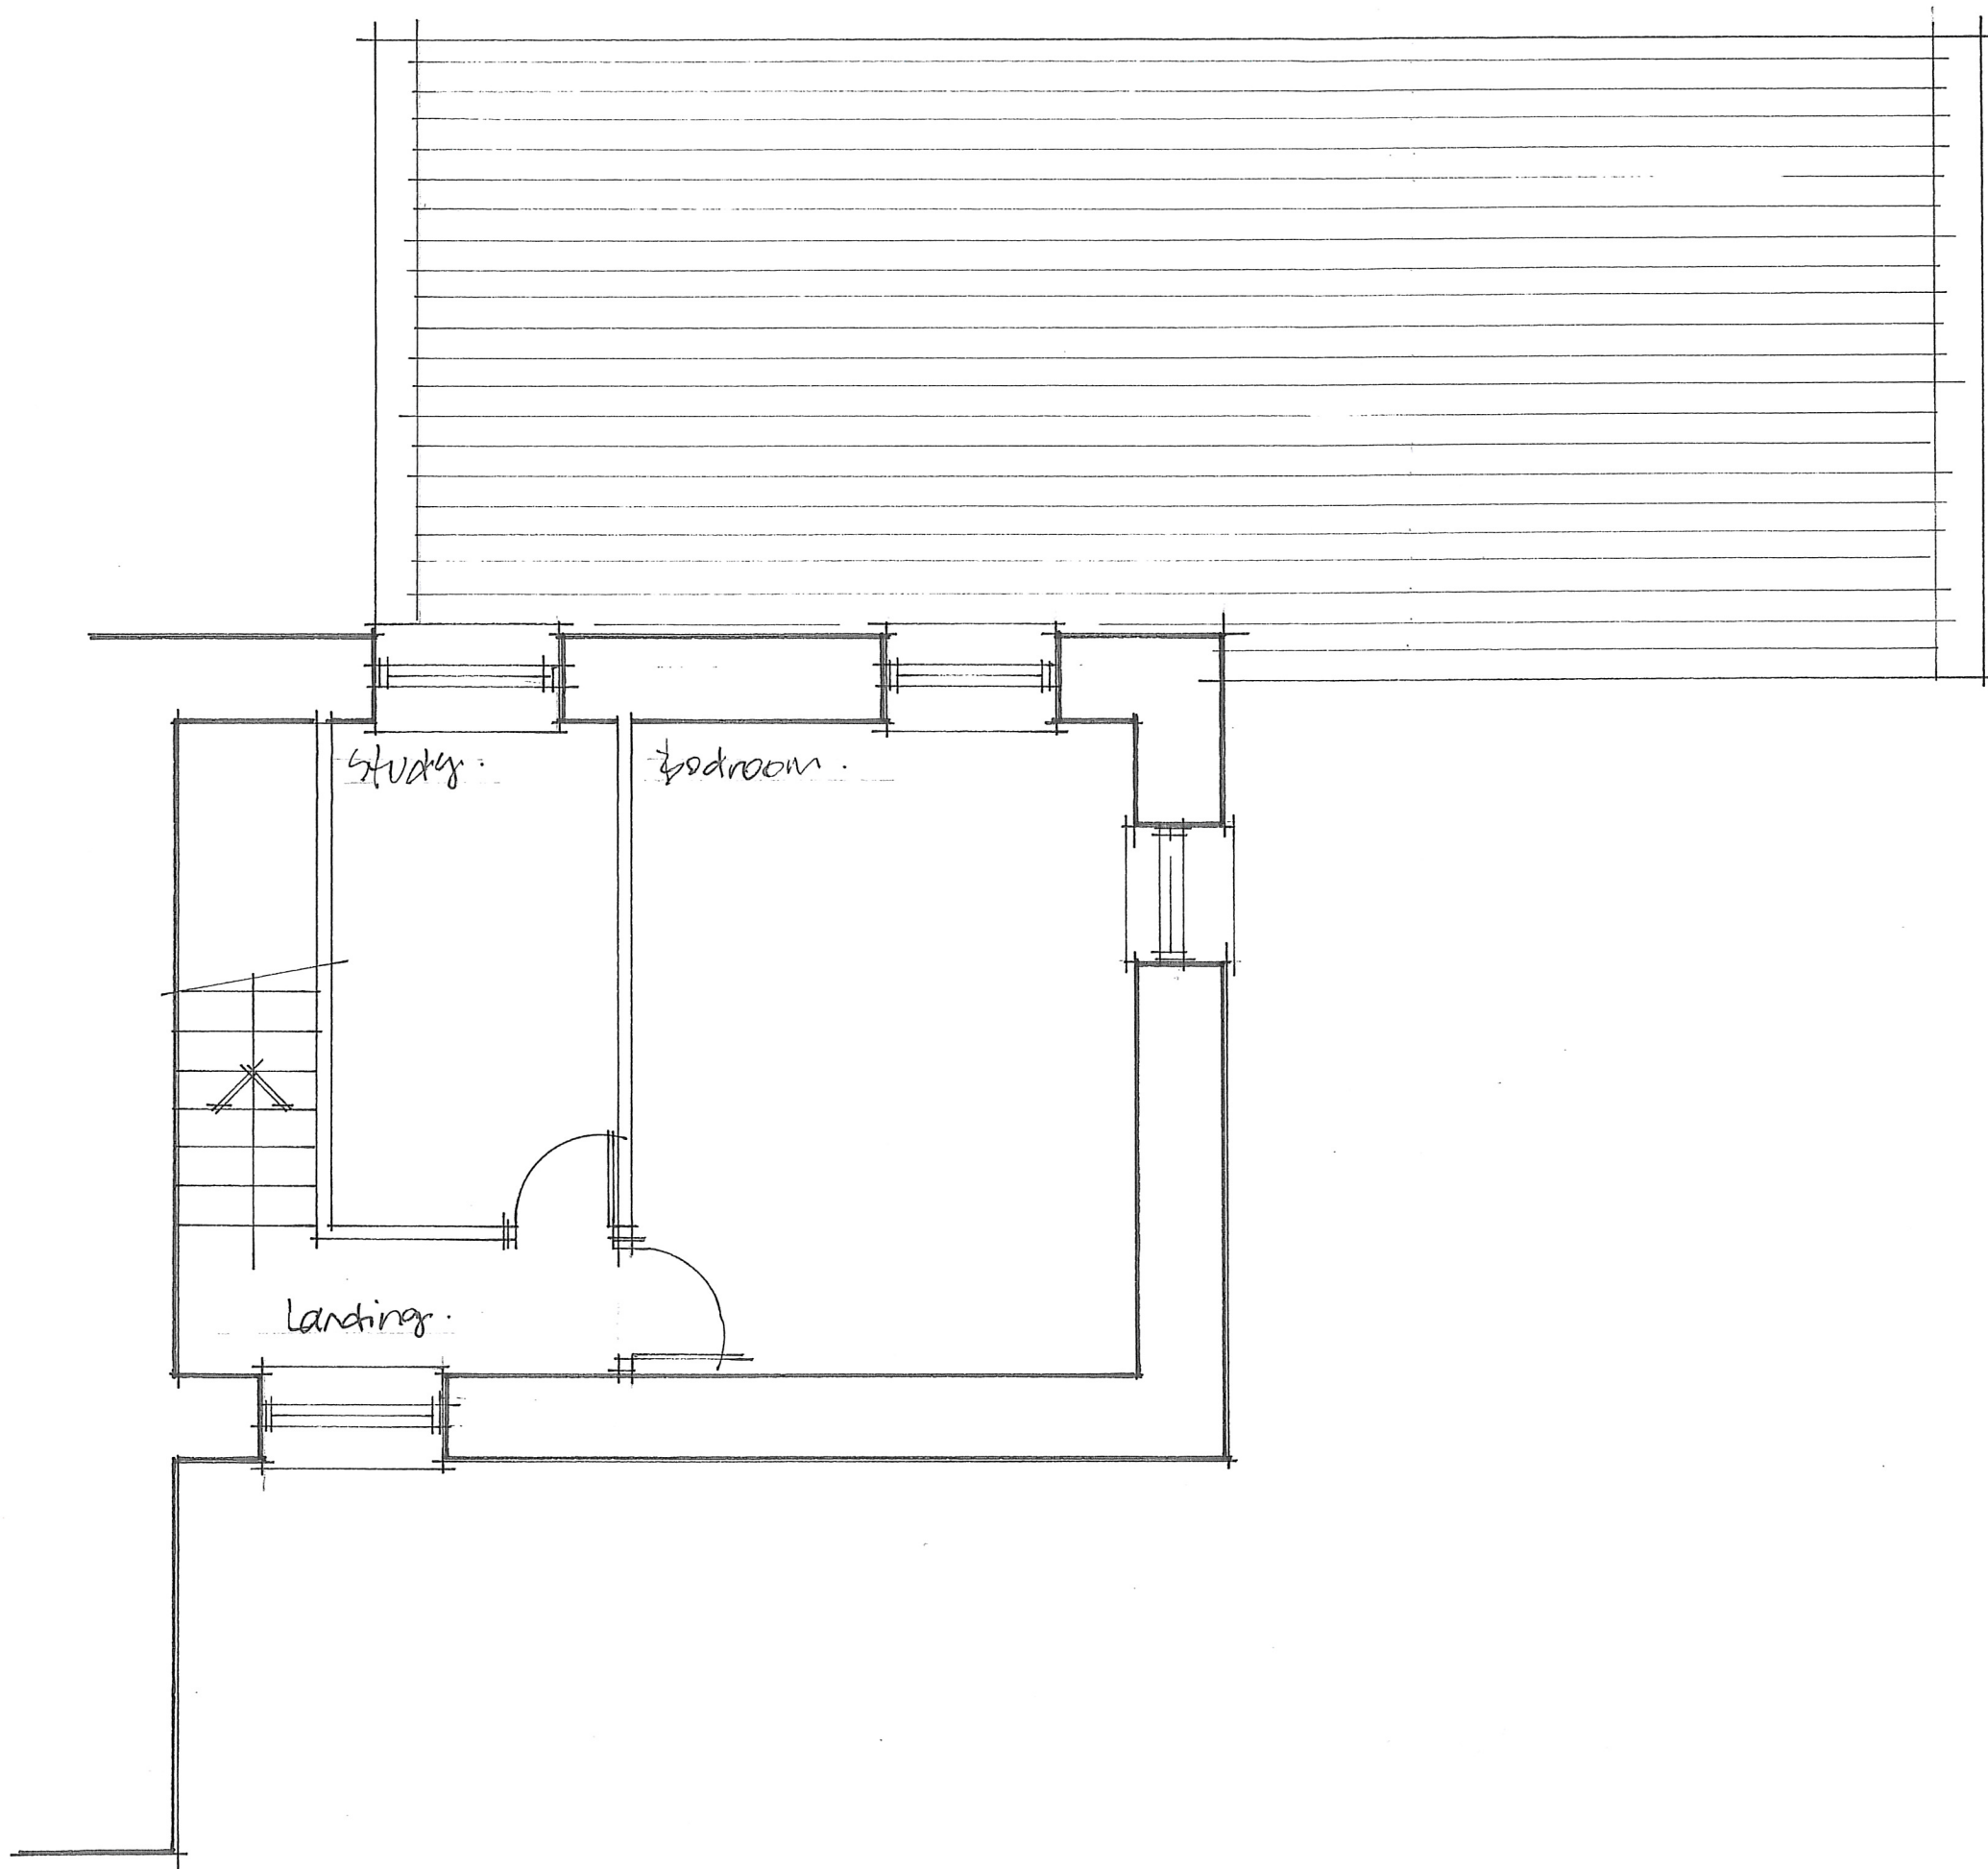

Northumberland National Park
Authority
Planning Department
Received

20 JUL 2017

First Floor Plan as Existing

scale 1:50