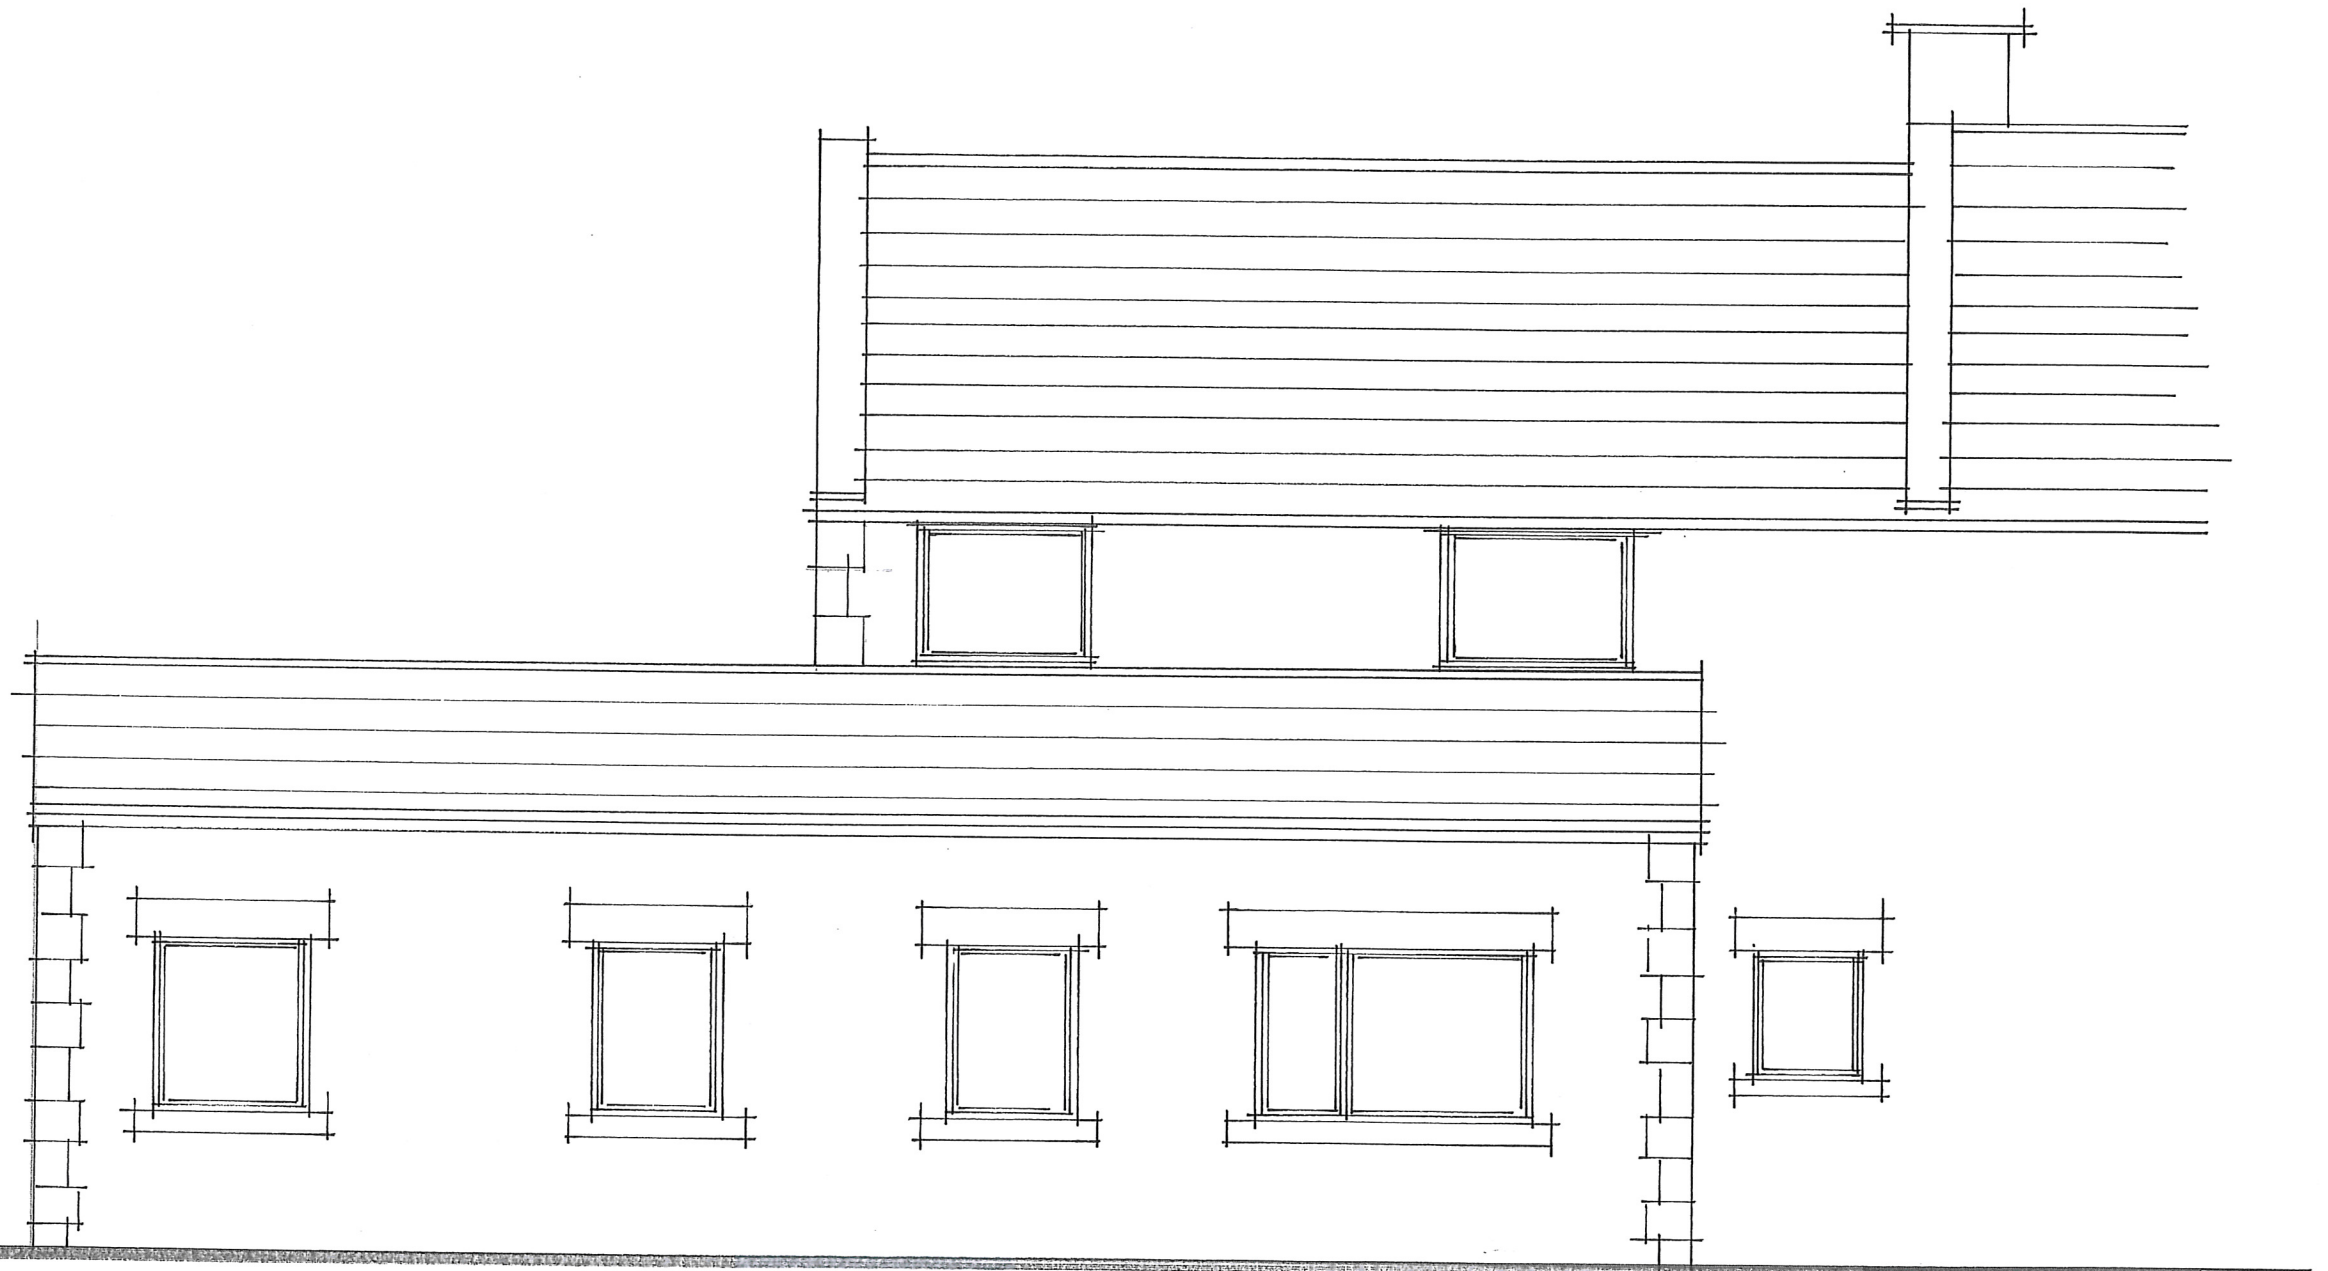

Northumberland National Park
Authority
Planning Department
Received
20 JUL 2017

Front Elevation as Existing

scale 1:50