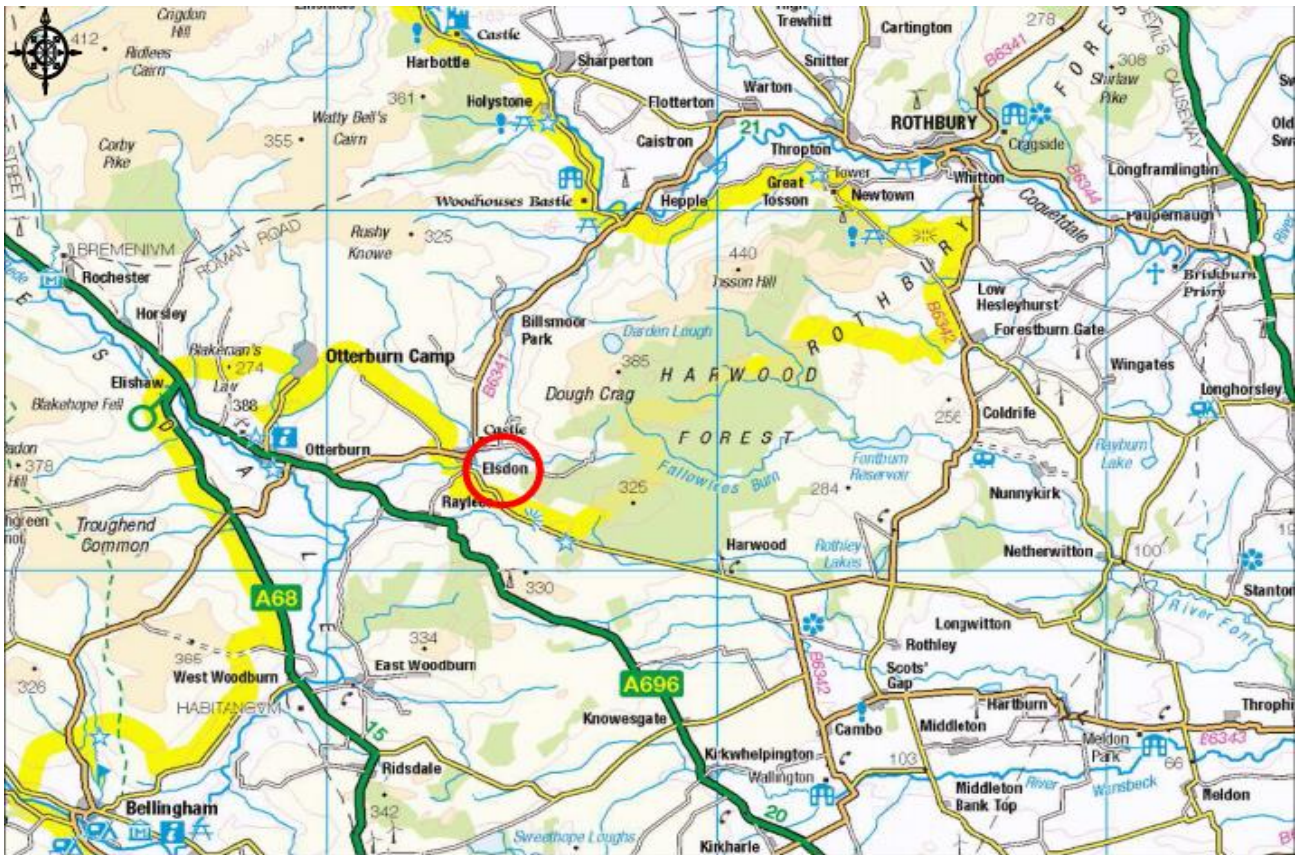

Red Hall, Elsdon, NE19 1BH.

Aerial Views and Maps.

04/08/2015.

OS Plan

Frontage

Red Hall, Elsdon, NE19 1BH.

Aerial Views and Maps.

04/08/2015.

Aerial view from south

Aerial view from east

Red Hall, Elsdon, NE19 1BH.

Aerial Views and Maps.

04/08/2015.

Aerial view from north

Aerial view from west