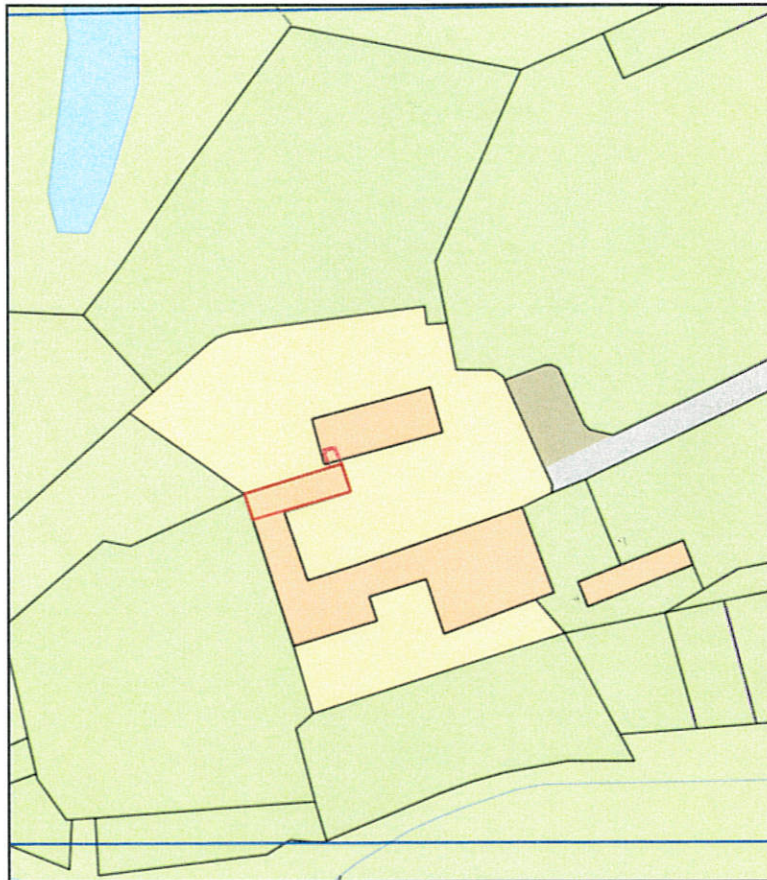

The Byre, Scotchcoulthard

Plan Produced for: Andy Saunders
Date Produced: 11 Mar 2018
Plan Reference Number: TQRQM18070180439492
Scale: 1:1250 @ A4