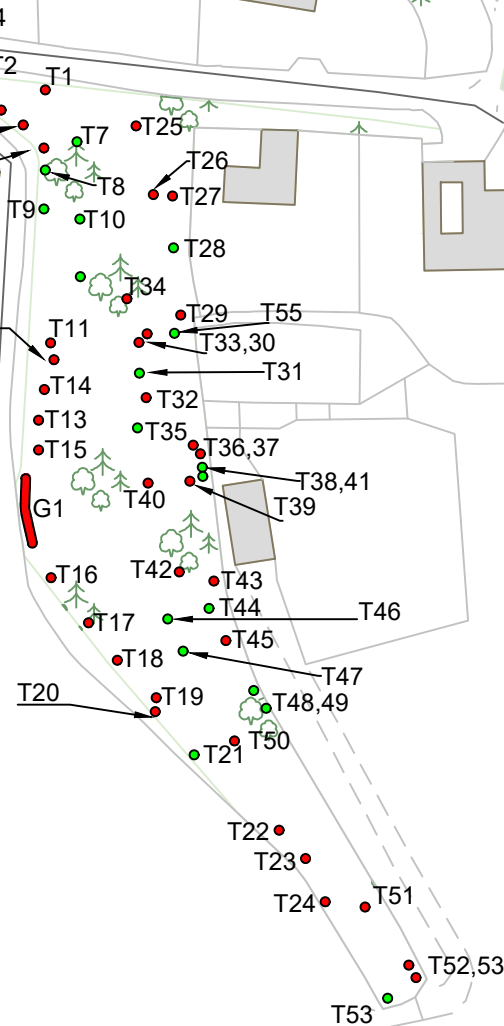

Harbottle Tree Survey  
Date of Inspection  
05/09/19 and 06/09/19  
Surveyed by  
S Scott

**Key**

- Tree to be removed denoted in red
- Tree scheduled for work subject to recommendations denoted in green

- Tree to be removed
- Tree scheduled for work

Scale 1 /2500

Produced for

Mr G O'Kane  
The Orchards  
Harbottle Village  
NE65 7DH