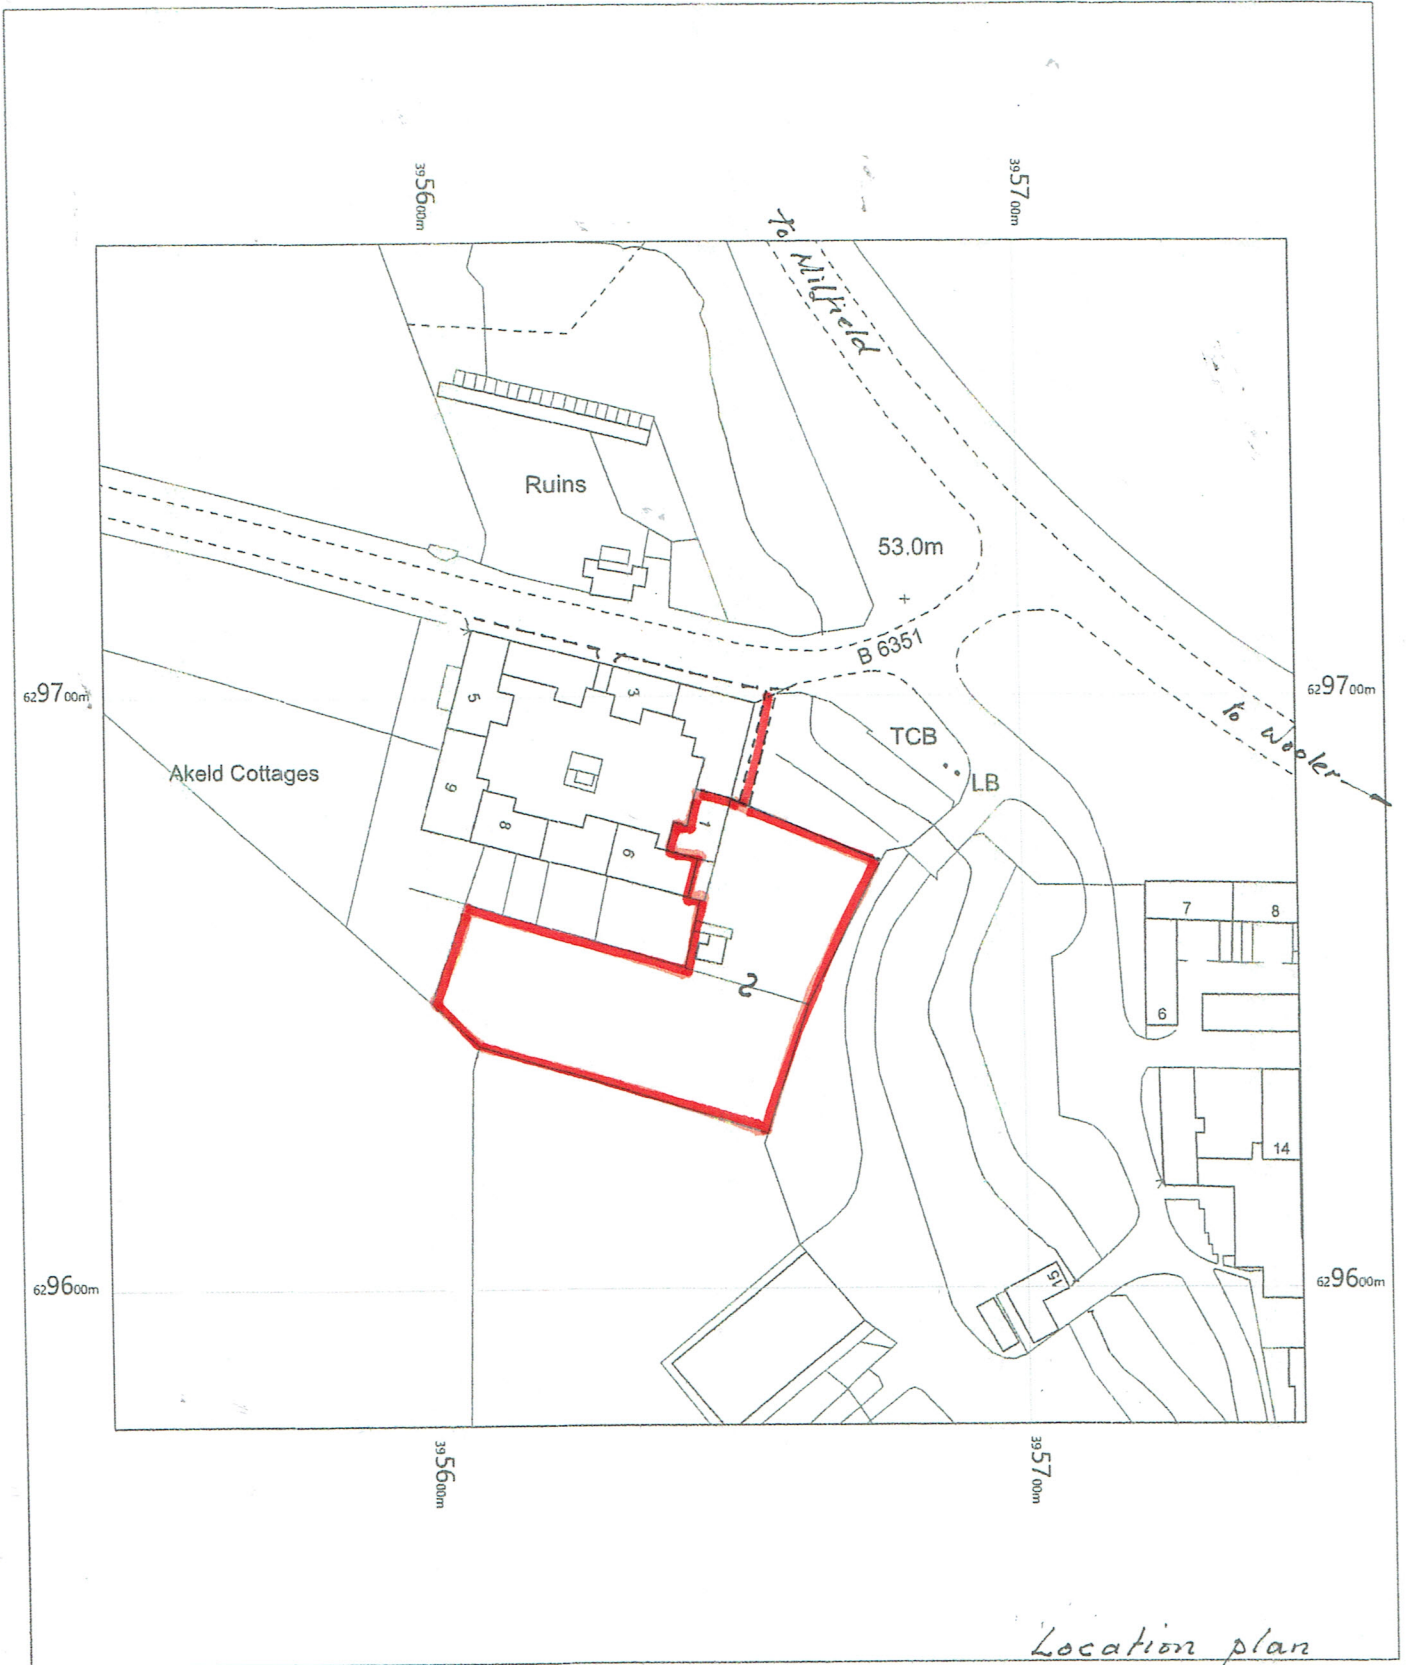

1 The Square, Akeld Cottages, NE71 6TA

1 The Square
Akeld Cottages,
Wooller,
Akeld,
Northumberland
NE71 6TA
Mr & Mrs T. ASTLES

OS MasterMap 1250/2500/10000 scale
Monday, April 6, 2020, ID: MPMBW-00871485
www.blackwellmapping.co.uk

1:1250 scale print at A4, Centre: 395646 E, 629677 N

©Crown Copyright Ordnance Survey. Licence no. 100041041

BLACKWELL'S
MAPPING SERVICES
PERSONAL & PROFESSIONAL MAPPING
www.blackwellmapping.co.uk

TEL: 0800 151 2612
maps@blackwell.co.uk