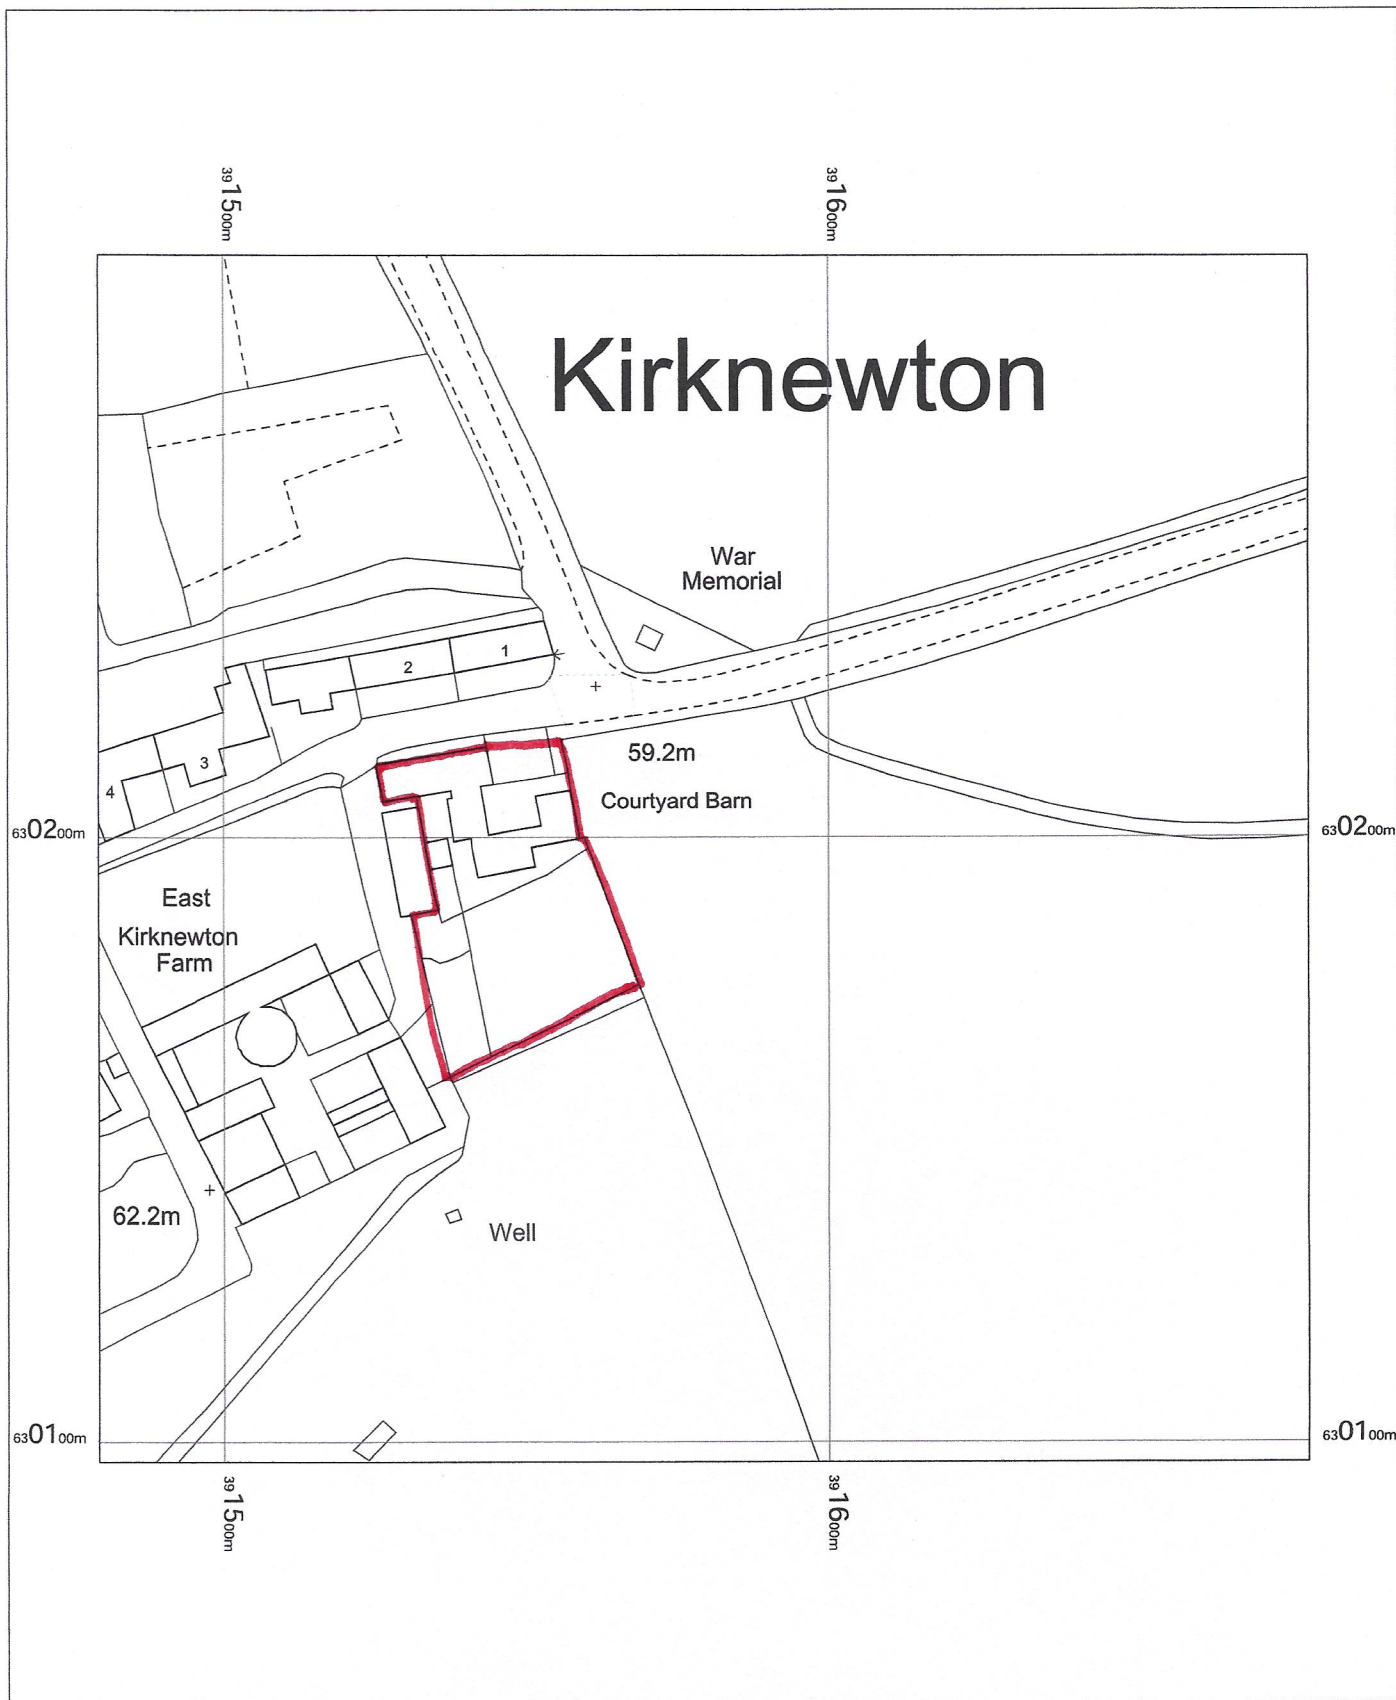

Courtyard Barn, East Kirknewton, NE71 6XE

Courtyard Barn
East Kirknewton,
Wooler,
Kirknewton,
Northumberland
NE71 6XE

OS MasterMap 1250/2500/10000 scale
Wednesday, April 24, 2024, ID: MPMBW-01161659
www.blackwellmapping.co.uk

1:1250 scale print at A4, Centre: 391579 E, 630197 N

©Crown Copyright Ordnance Survey. Licence no.
100041041

BLACKWELL'S
MAPPING SERVICES
PERSONAL & PROFESSIONAL MAPPING
www.blackwellmapping.co.uk

TEL: 0800 151 2612
maps@blackwell.co.uk