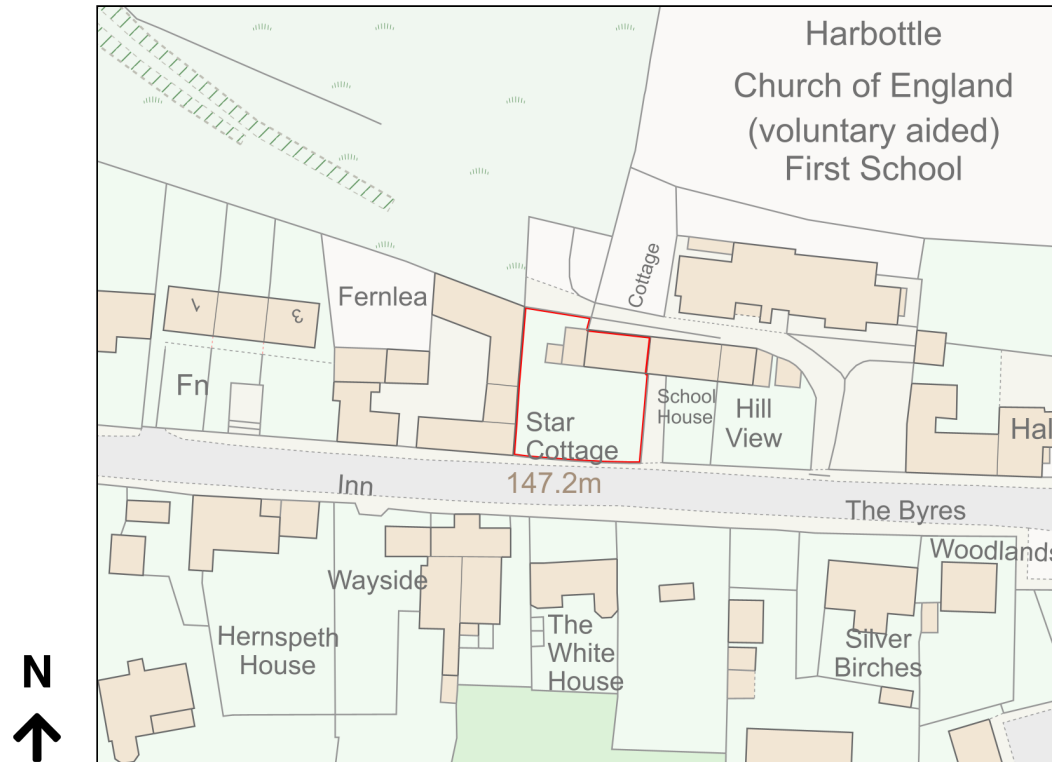

# Location Plan

Site Address: Woodbine Cottage, C172 Harbottle Village, Harbottle, NE65 7DG

Date Produced: 21-May-2024

Scale: 1:1250 @A4

Planning Portal Reference: PP-13084902v1