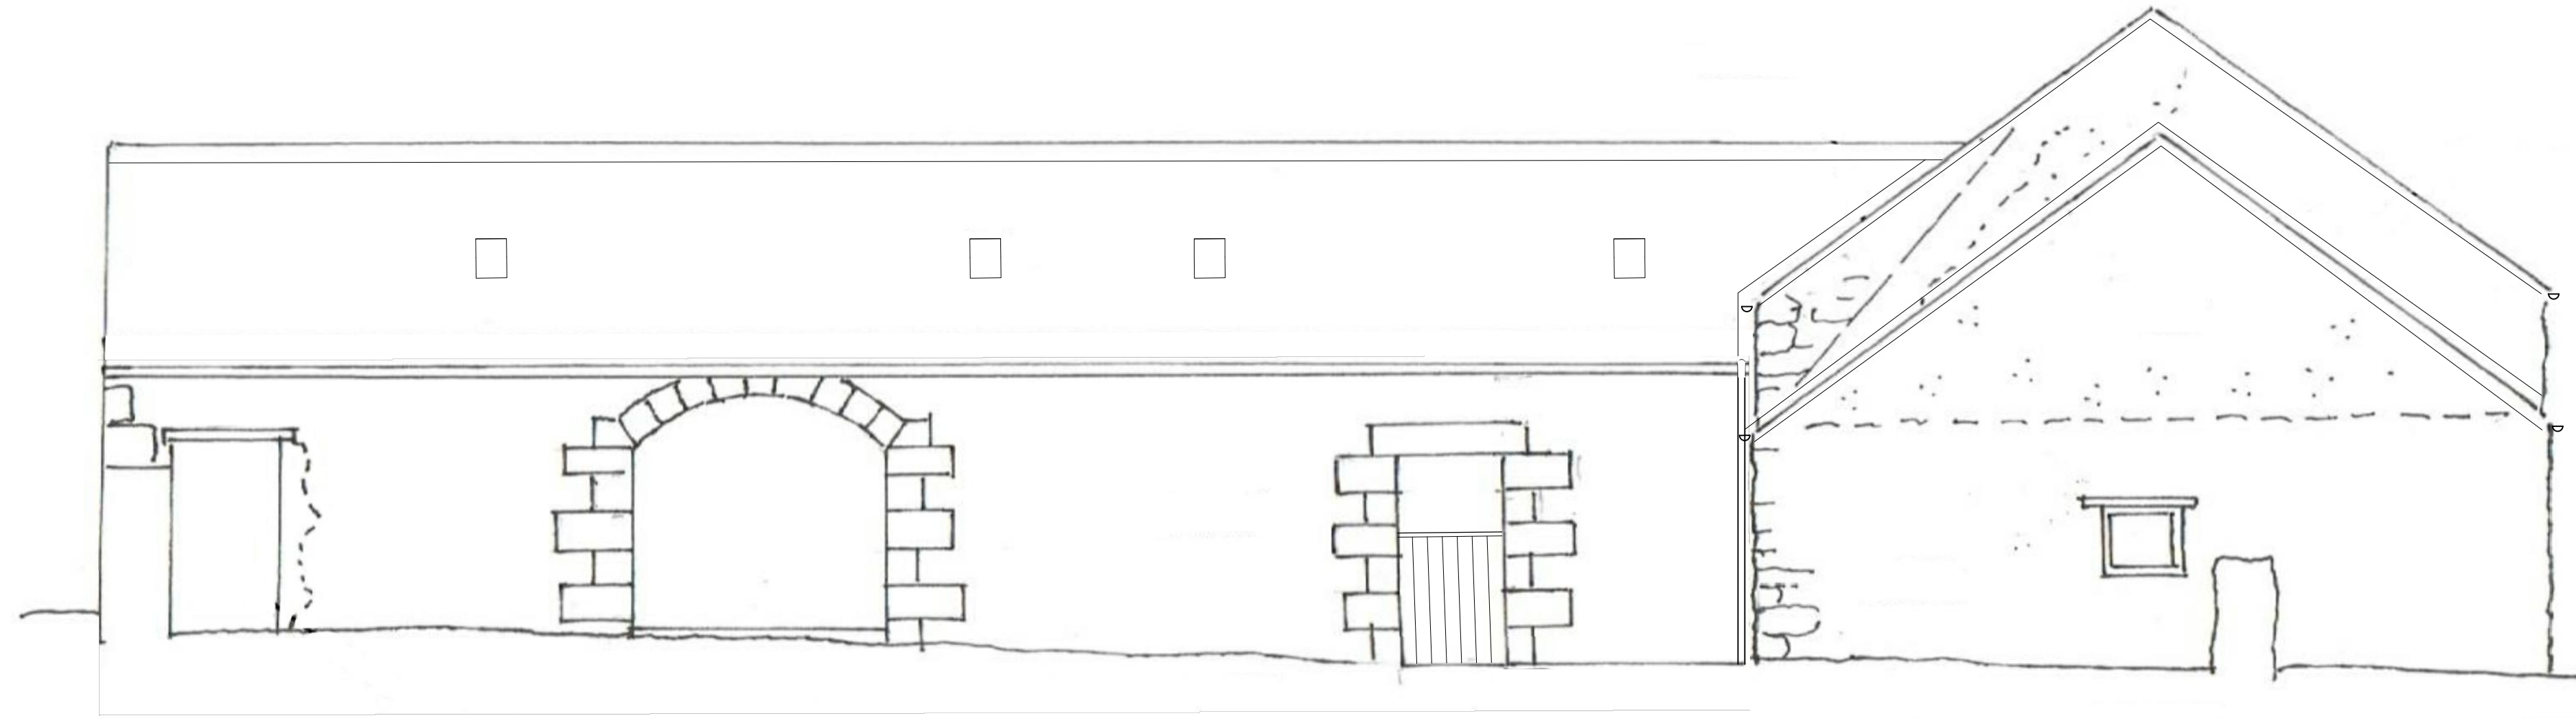

Project name
Langleeford Farm

Date	Drawn by	Scale
10/09/2018	TOM	1:50@A1

Job no	Drawing no	Rev
1234	E04	-

For
Lilburn Estates Farming Partnership

Drawing title
Existing Elevations (South & West)

Discrepancies, ambiguities and/or omissions between this drawing and information given elsewhere must be reported to the architect before proceeding.
 This drawing is copyright.
 Dimensions must be checked on site.
 Do not scale off dimensions from this drawing.

SOUTH ELEVATION OF SOUTH RANGE 1:50

SOUTH ELEVATION 1:50

EAST ELEVATION 1:50