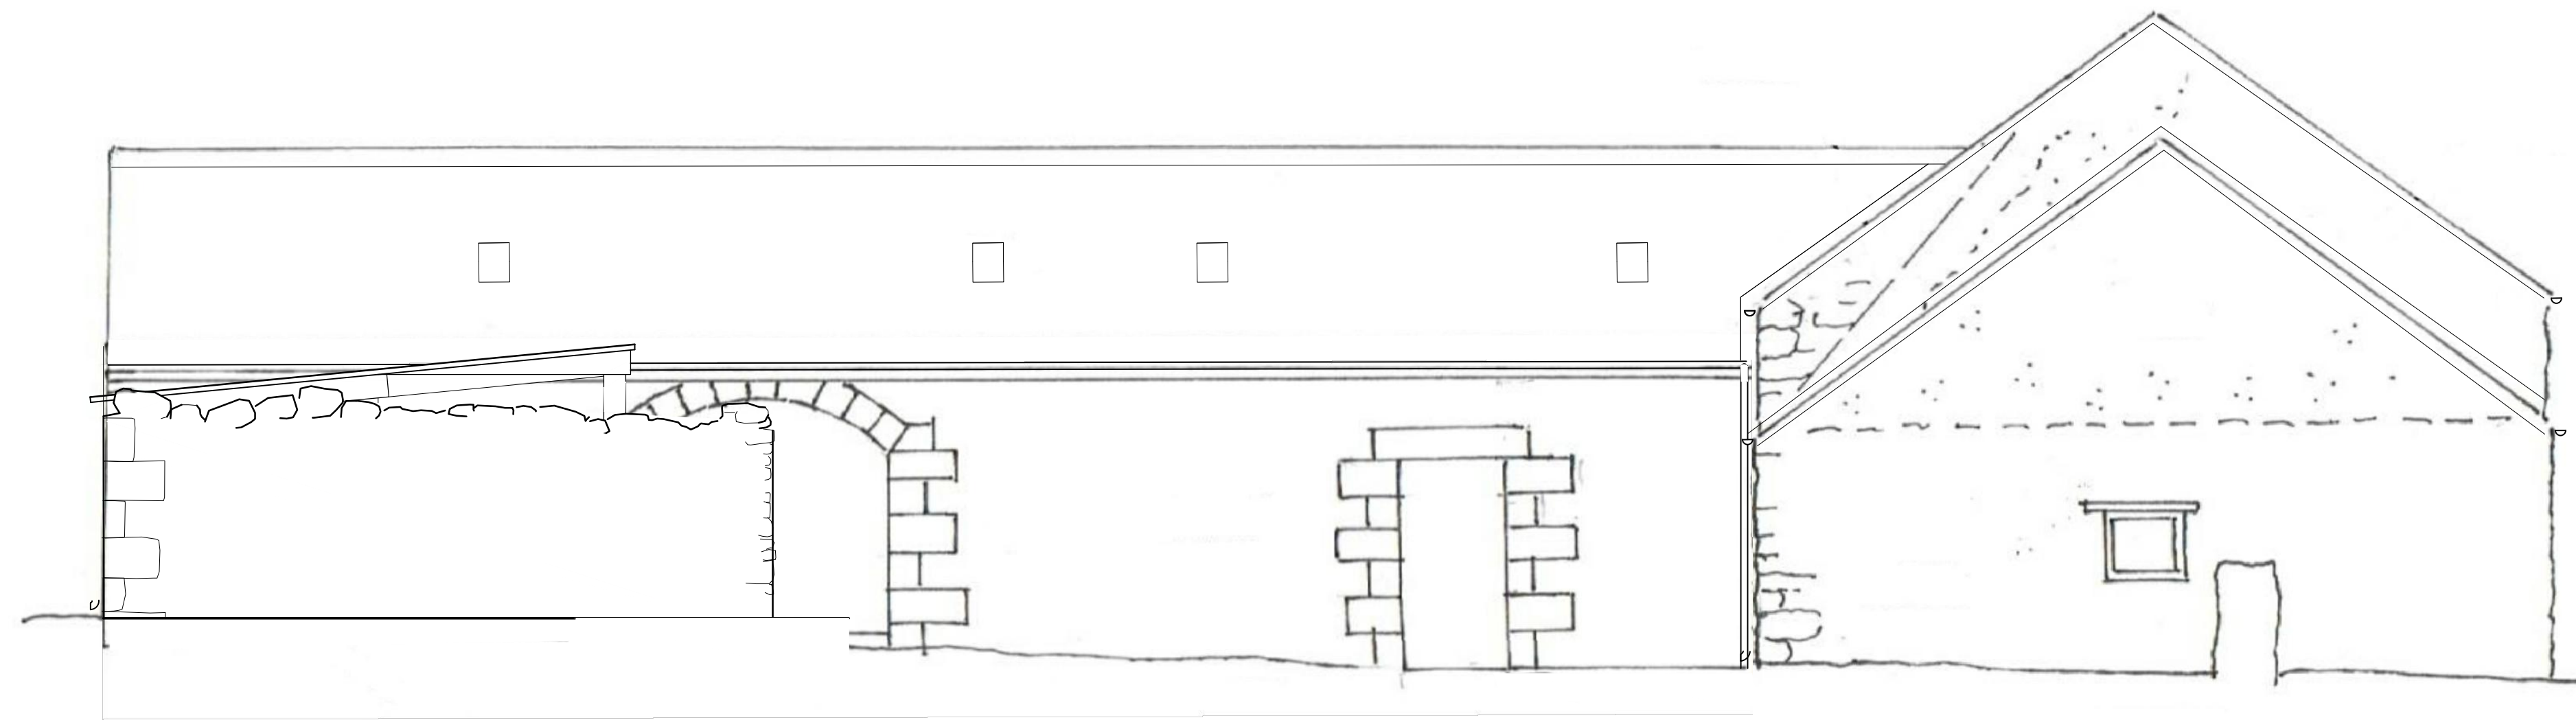

Project name
Langleeford Farm

Date	Drawn by	Scale
10/09/2018	TOM	1:50@A1

Job no	Drawing no	Rev
1234	E04	-

For
Lilburn Estates Farming Partnership

Drawing title
Existing Elevations (South & West)

Discrepancies, ambiguities and/or omissions between this drawing and information given elsewhere must be reported to the architect before proceeding.
 This drawing is copyright.
 Dimensions must be checked on site.
 Do not scale off dimensions from this drawing.

SOUTH ELEVATION OF SOUTH RANGE 1:50

SOUTH ELEVATION 1:50

EAST ELEVATION 1:50