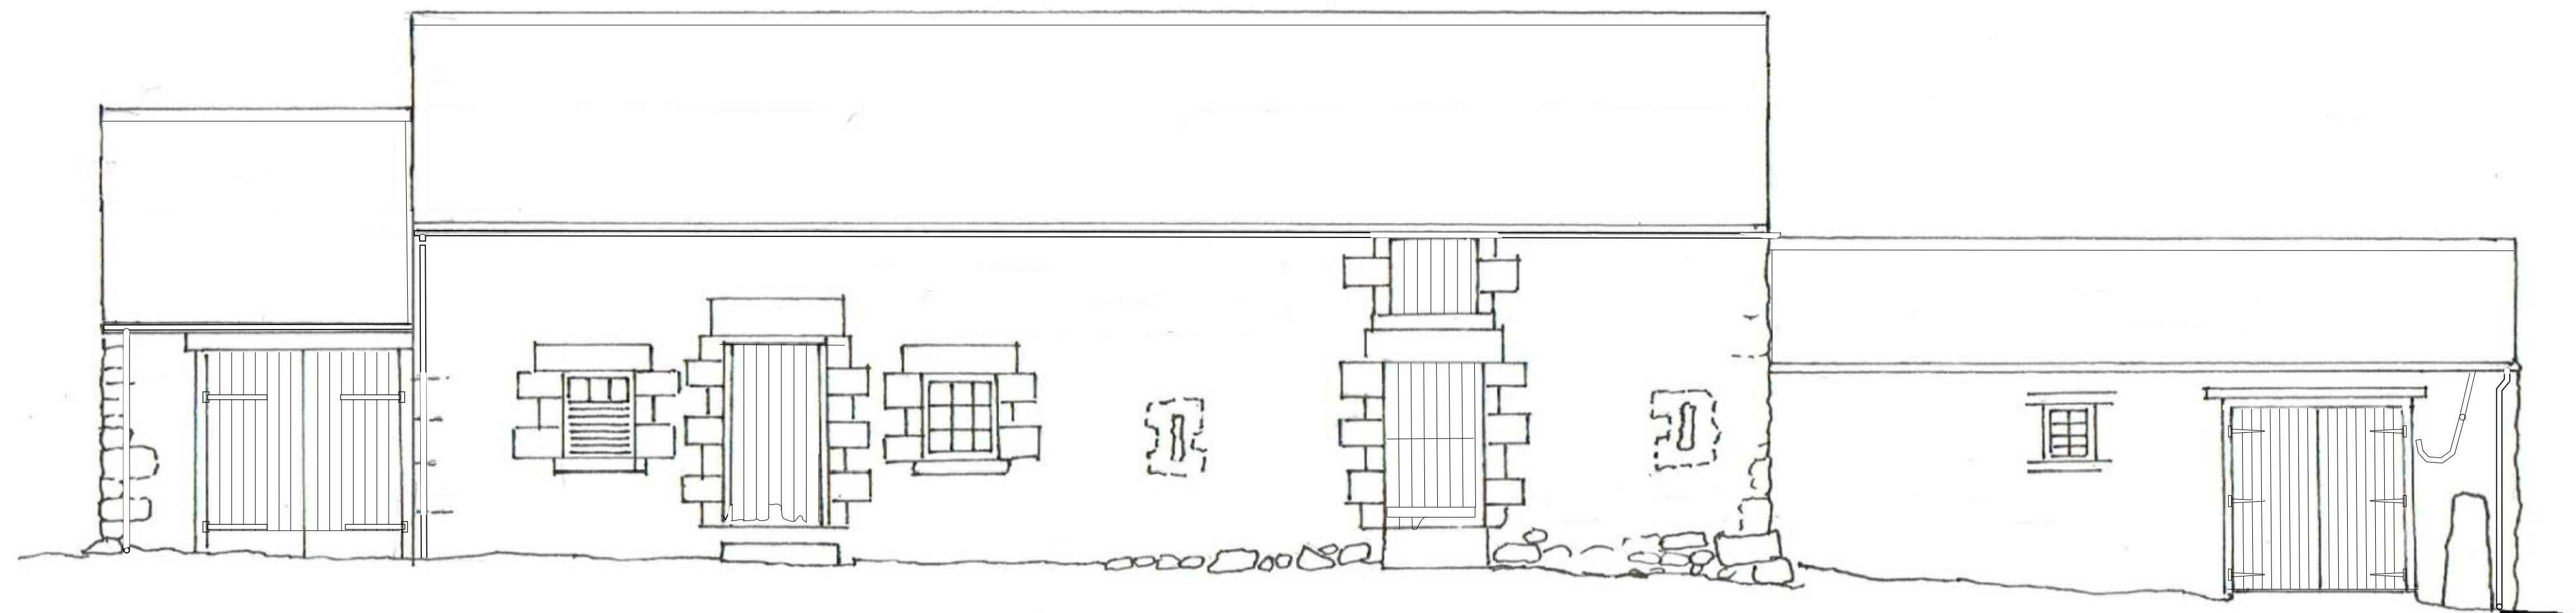

Project name
Langleeford Farm

Date	Drawn by	Scale
10/09/2018	TOM	1:50@A1

Job no	Drawing no	Rev
1234	E04	-

For
Lilburn Estates Farming Partnership

Drawing title
Existing Elevations (South & West)

Discrepancies, ambiguities and/or omissions between this drawing and information given elsewhere must be reported to the architect before proceeding.
 This drawing is copyright.
 Dimensions must be checked on site.
 Do not scale off dimensions from this drawing.

SOUTH ELEVATION OF SOUTH RANGE 1:50

SOUTH ELEVATION 1:50

EAST ELEVATION 1:50