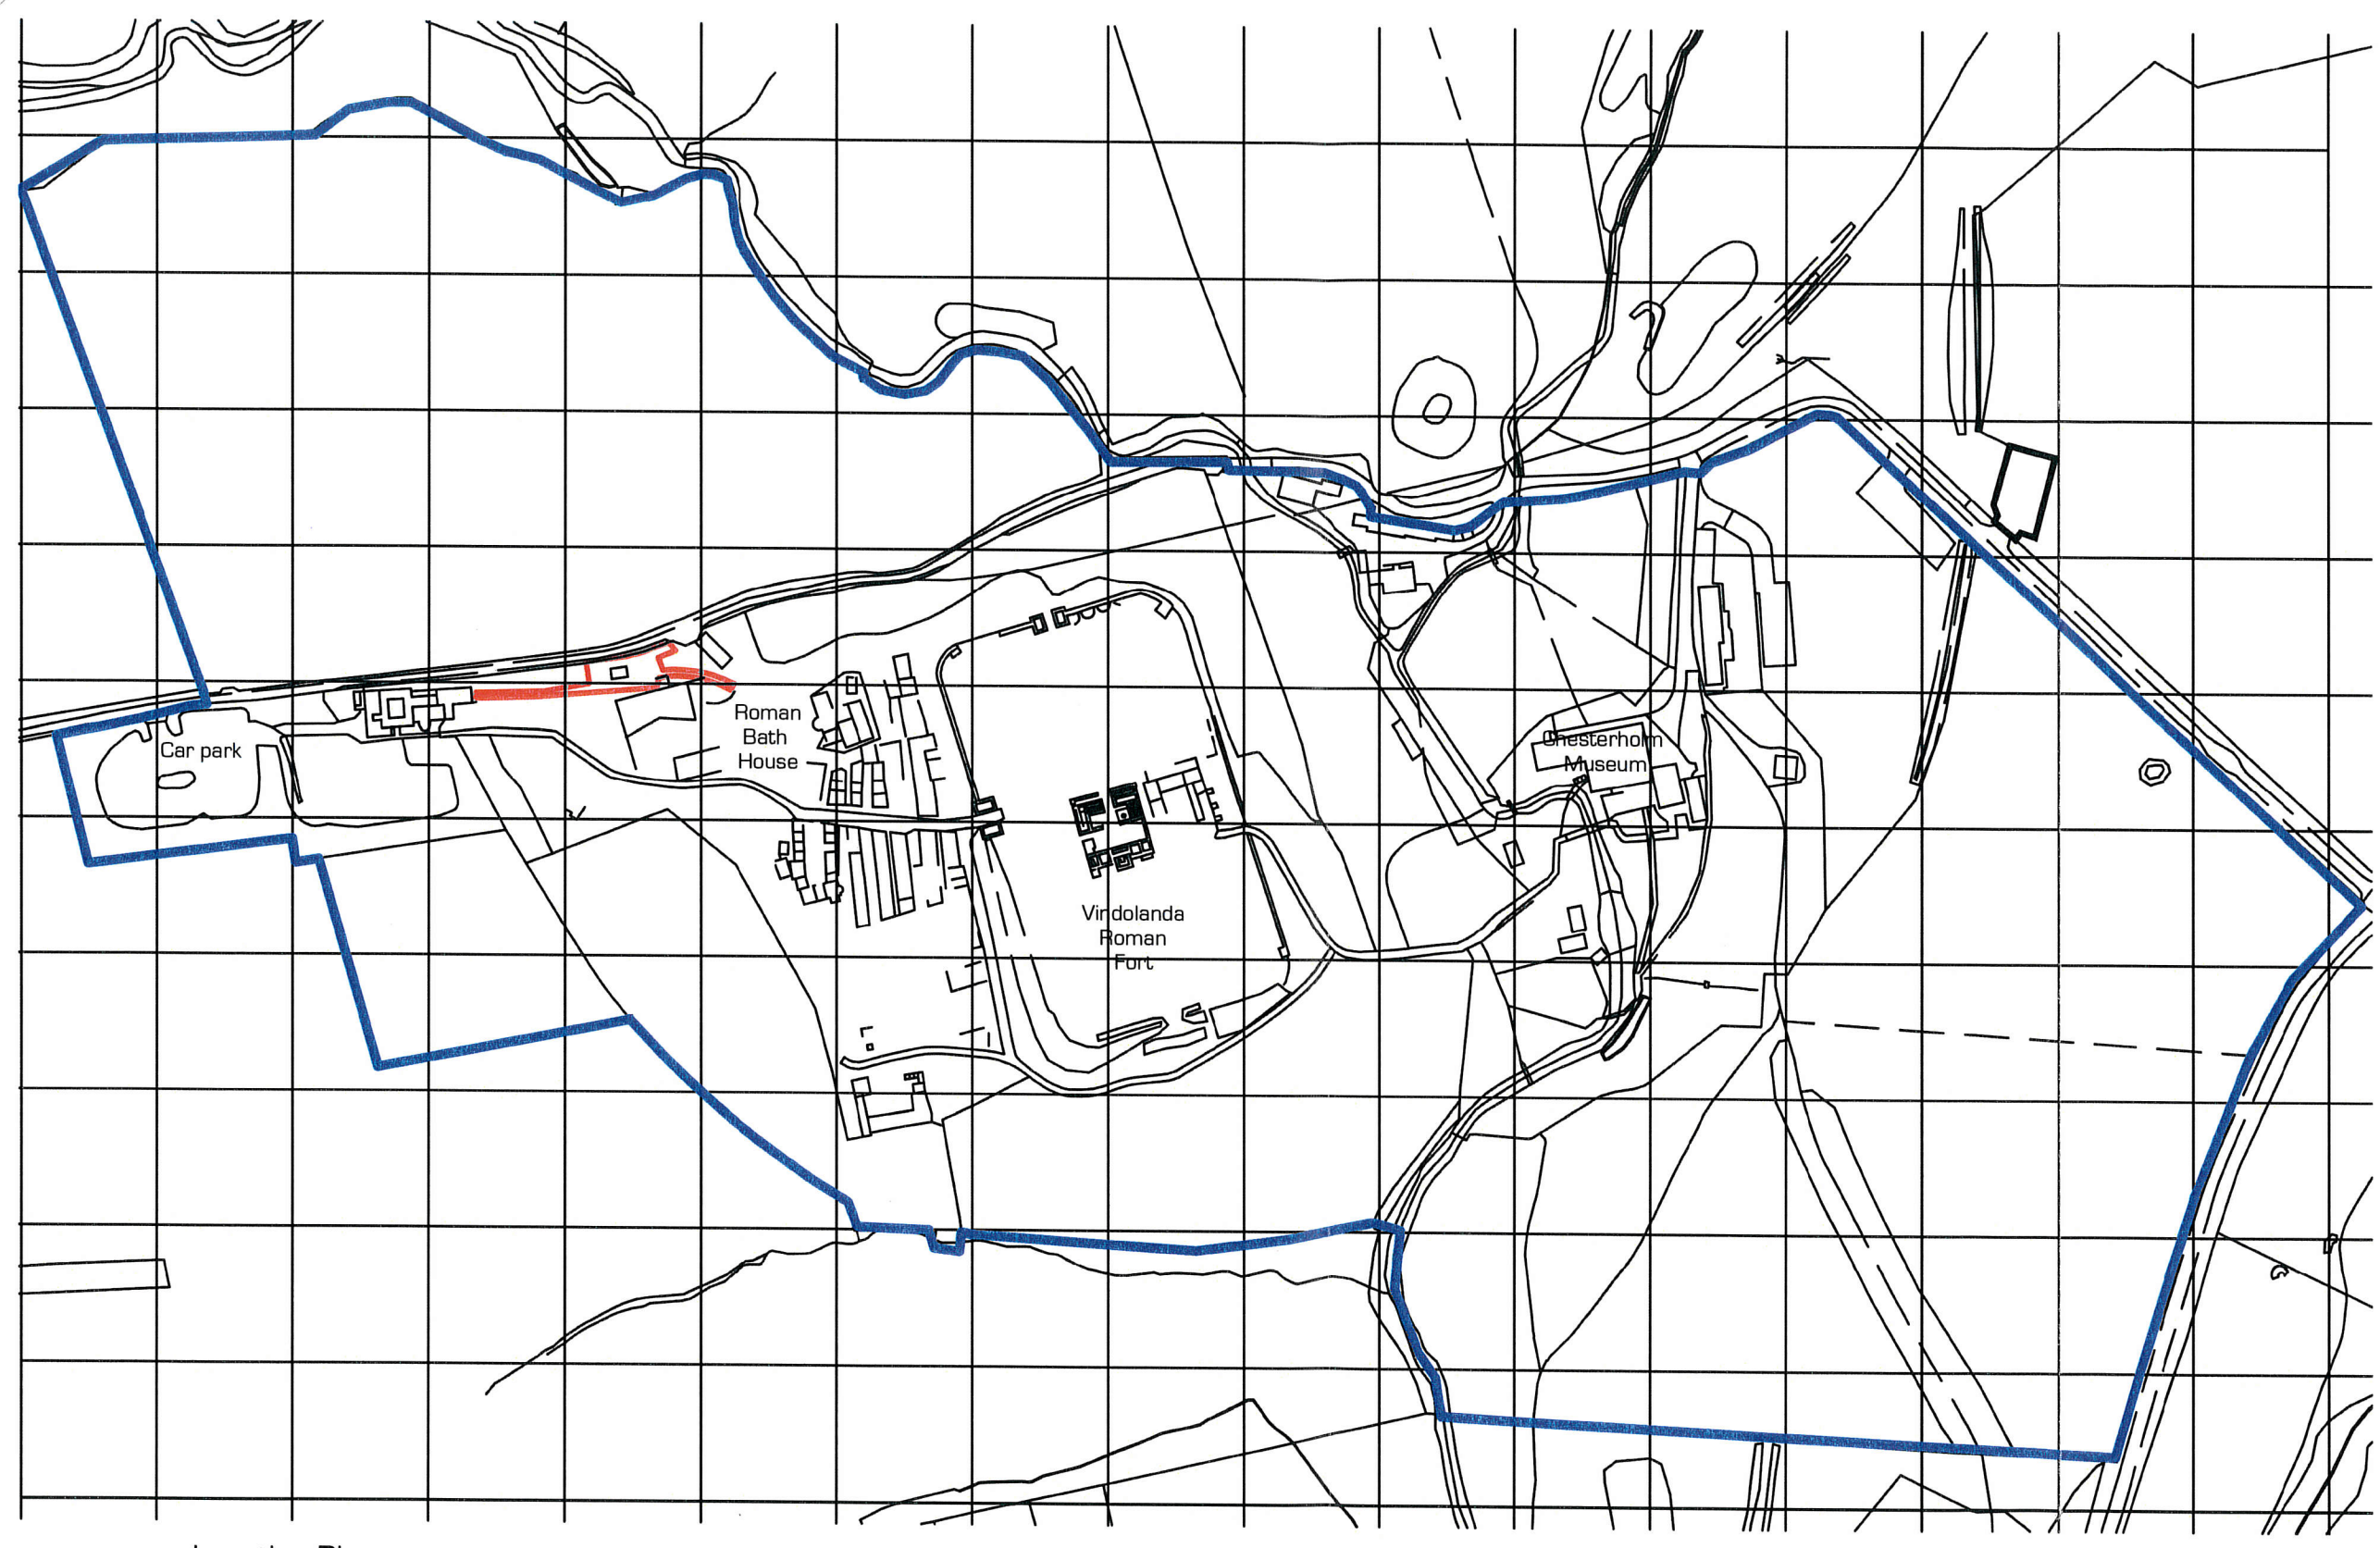

009  
Location  
Plan

Location Plan

 Application area  
 Ownership boundary

Title/client:	Vindolanda Charitable Trust
Project no:	
Drawn by:	Ben Williams
Scale:	1:2500 at A3
Date/revision no:	July 2019 Revision A
Revision notes:	