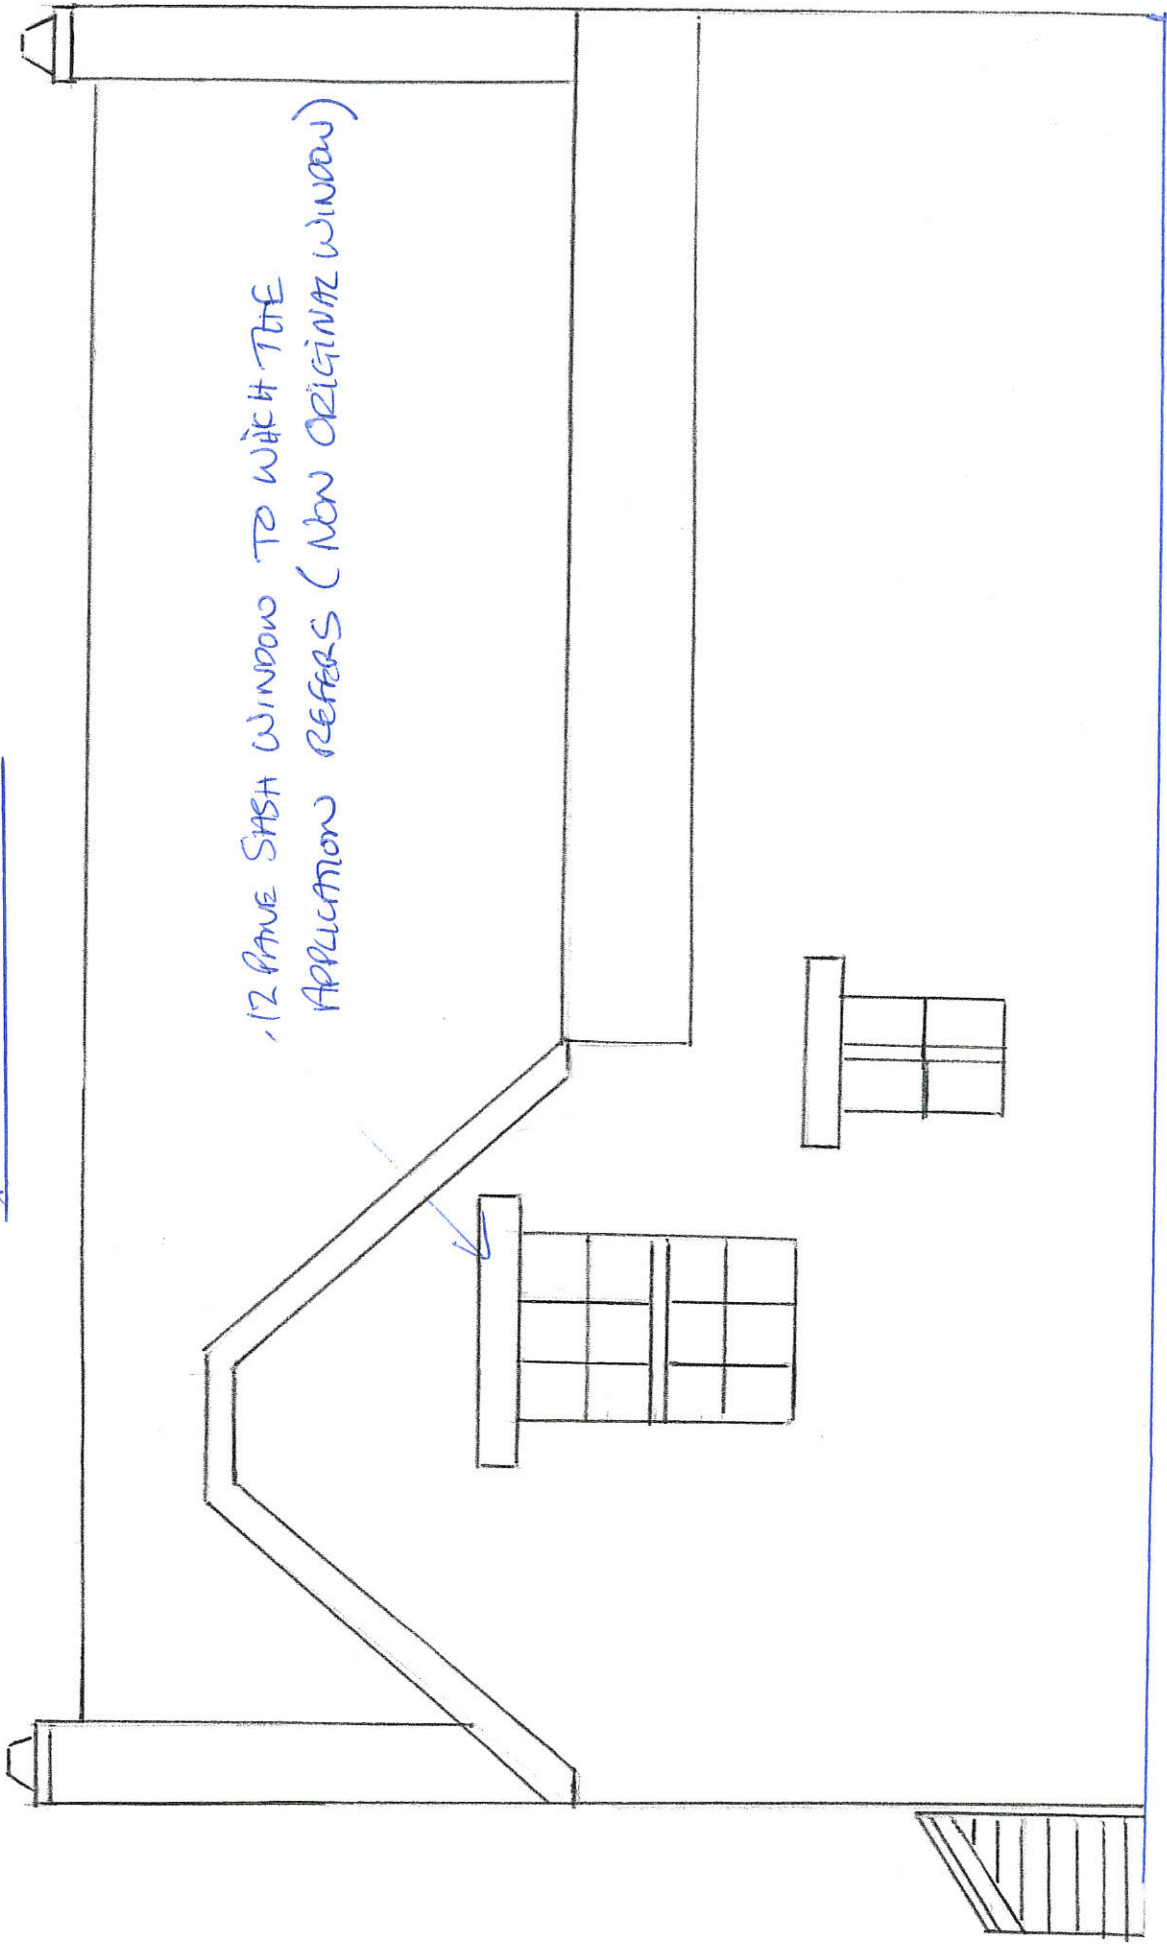

SCALE :- 1:50

REAR ELEVATION

FRONT ELEVATION

SCALE 1:50

12 PANE STASH WINDOWS TO WHICH THE APPLICATION REFERS,

ORIGINAL WINDOW

NON ORIGINAL WINDOW.