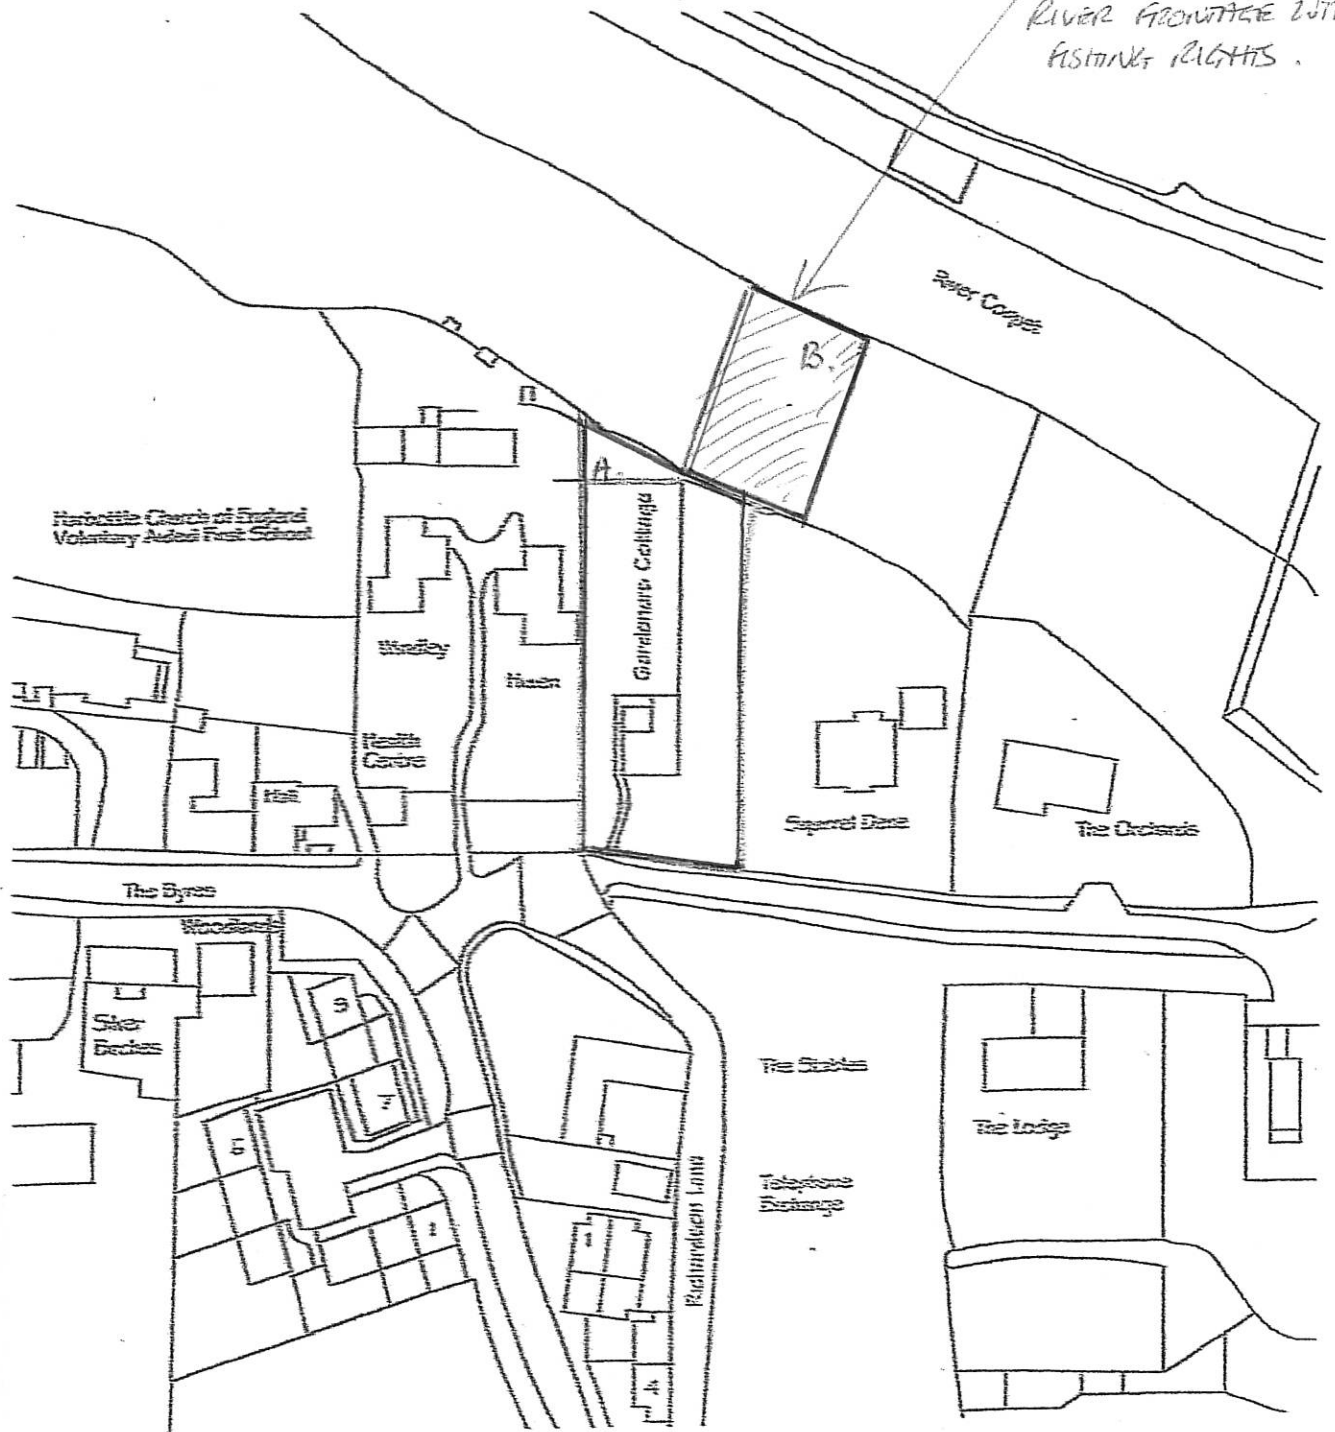

WOODED PLOT OF LAND
ADJACENT TO GARDENERS
COTTAGE AND HAVING
RIVER FRONTAGE WITH
FISHING RIGHTS.

SITE LOCATION PLAN
SCALE: 1:1250 AT A4

GARDENERS COTTAGE
HARBOTTLE
MORPETH
NORTHUMBERLAND
NE65 7DG

SITE PLAN SCALE 1:200

GARDEN AREA

GARDEN AREA

GARDENERS COTTAGE

GARDEN

DRIVEWAY

NORTH

101
SIDE