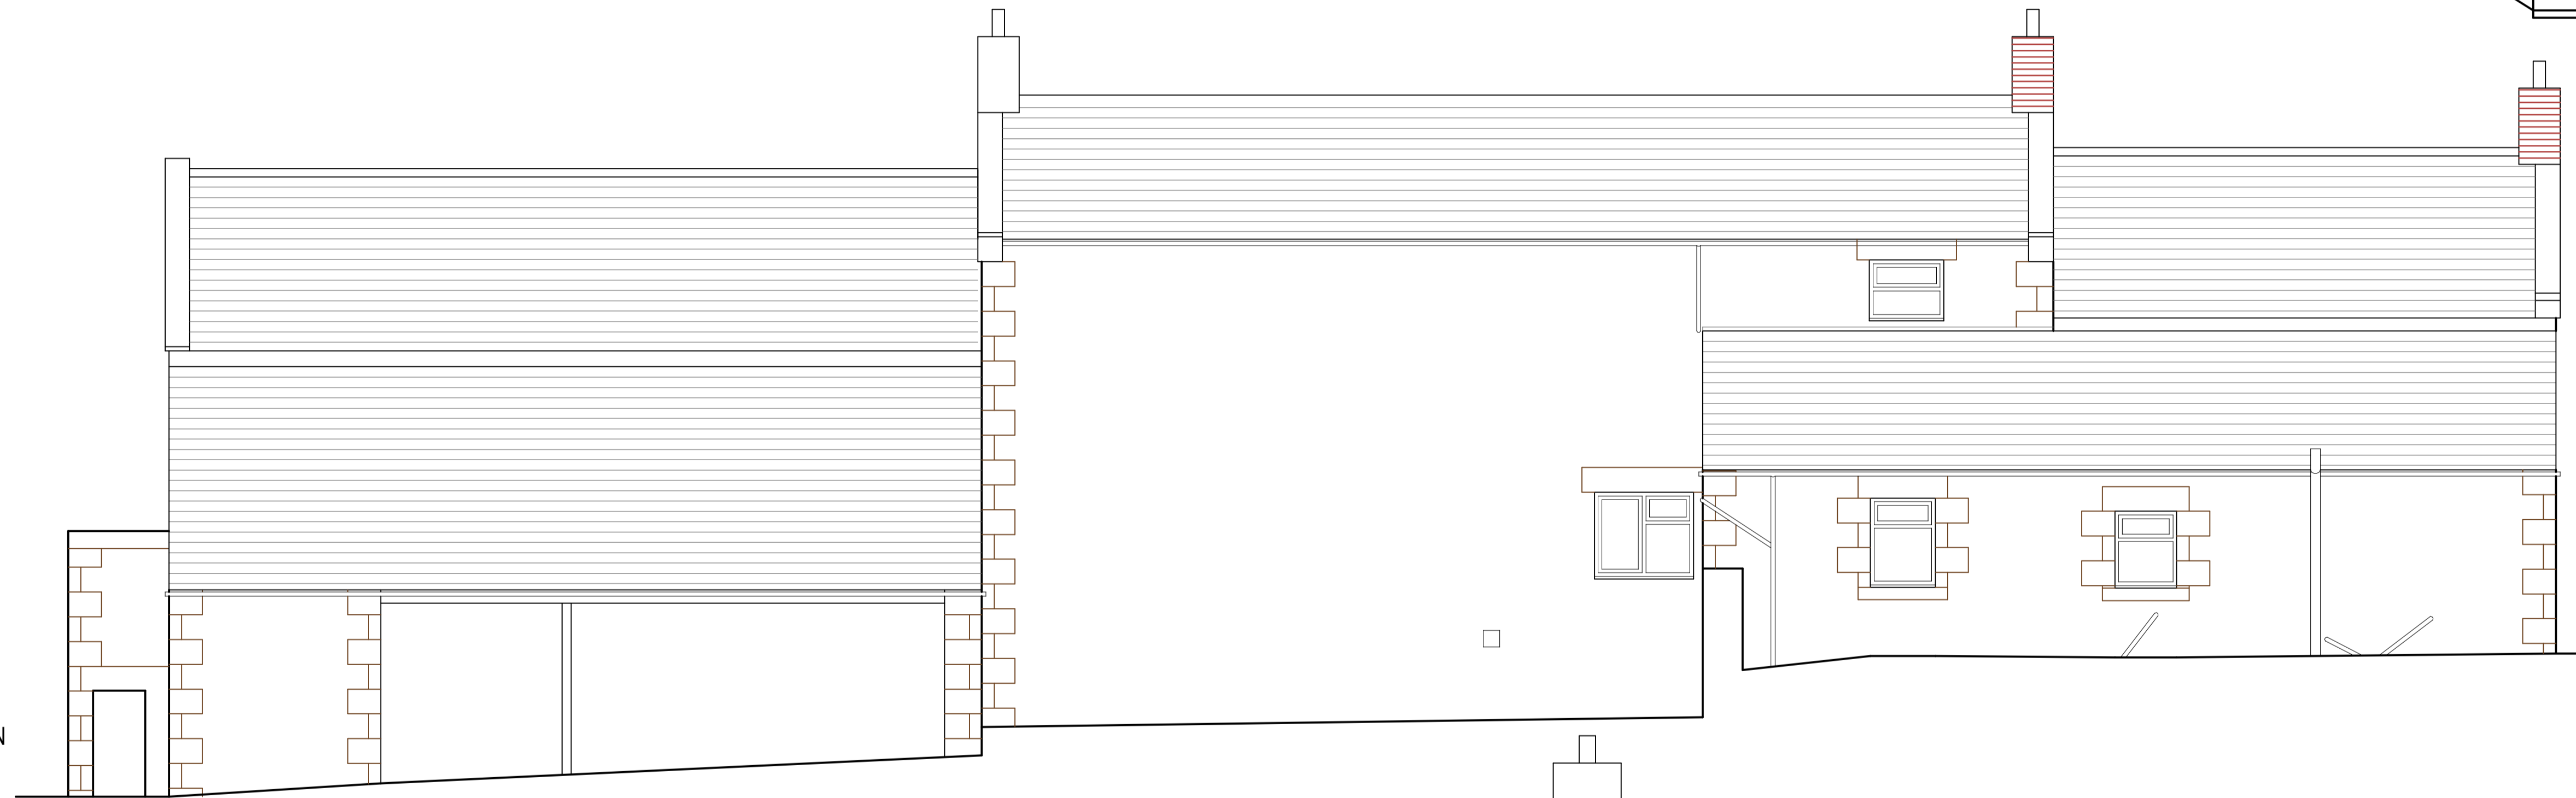

SOUTH EAST ELEVATION

NORTH WEST ELEVATION

SOUTH WEST ELEVATION

NORTH EAST ELEVATION

Michael Rathbone ACABE
Architectural & Surveying

5 Church Hill, Chilton
 Alnwick, NE66 5PY
 07796 071743
 01668 215227
 michael.rathbone05@gmail.com

DUNSHIEL FARM
 ELSDON
 NEWCASTLE UPON TYNE
 NE19 1AQ

EXISTING ELEVATIONS

1:50 @ A1	1:100 @ A3	Copyright	© 2020
Arch <input type="checkbox"/>	Mech <input type="checkbox"/>	Elect <input type="checkbox"/>	
Initial Creation Date	JANUARY 2020	Issue	1
Revision			0
Sheet	2	Dwg. No.	02/20