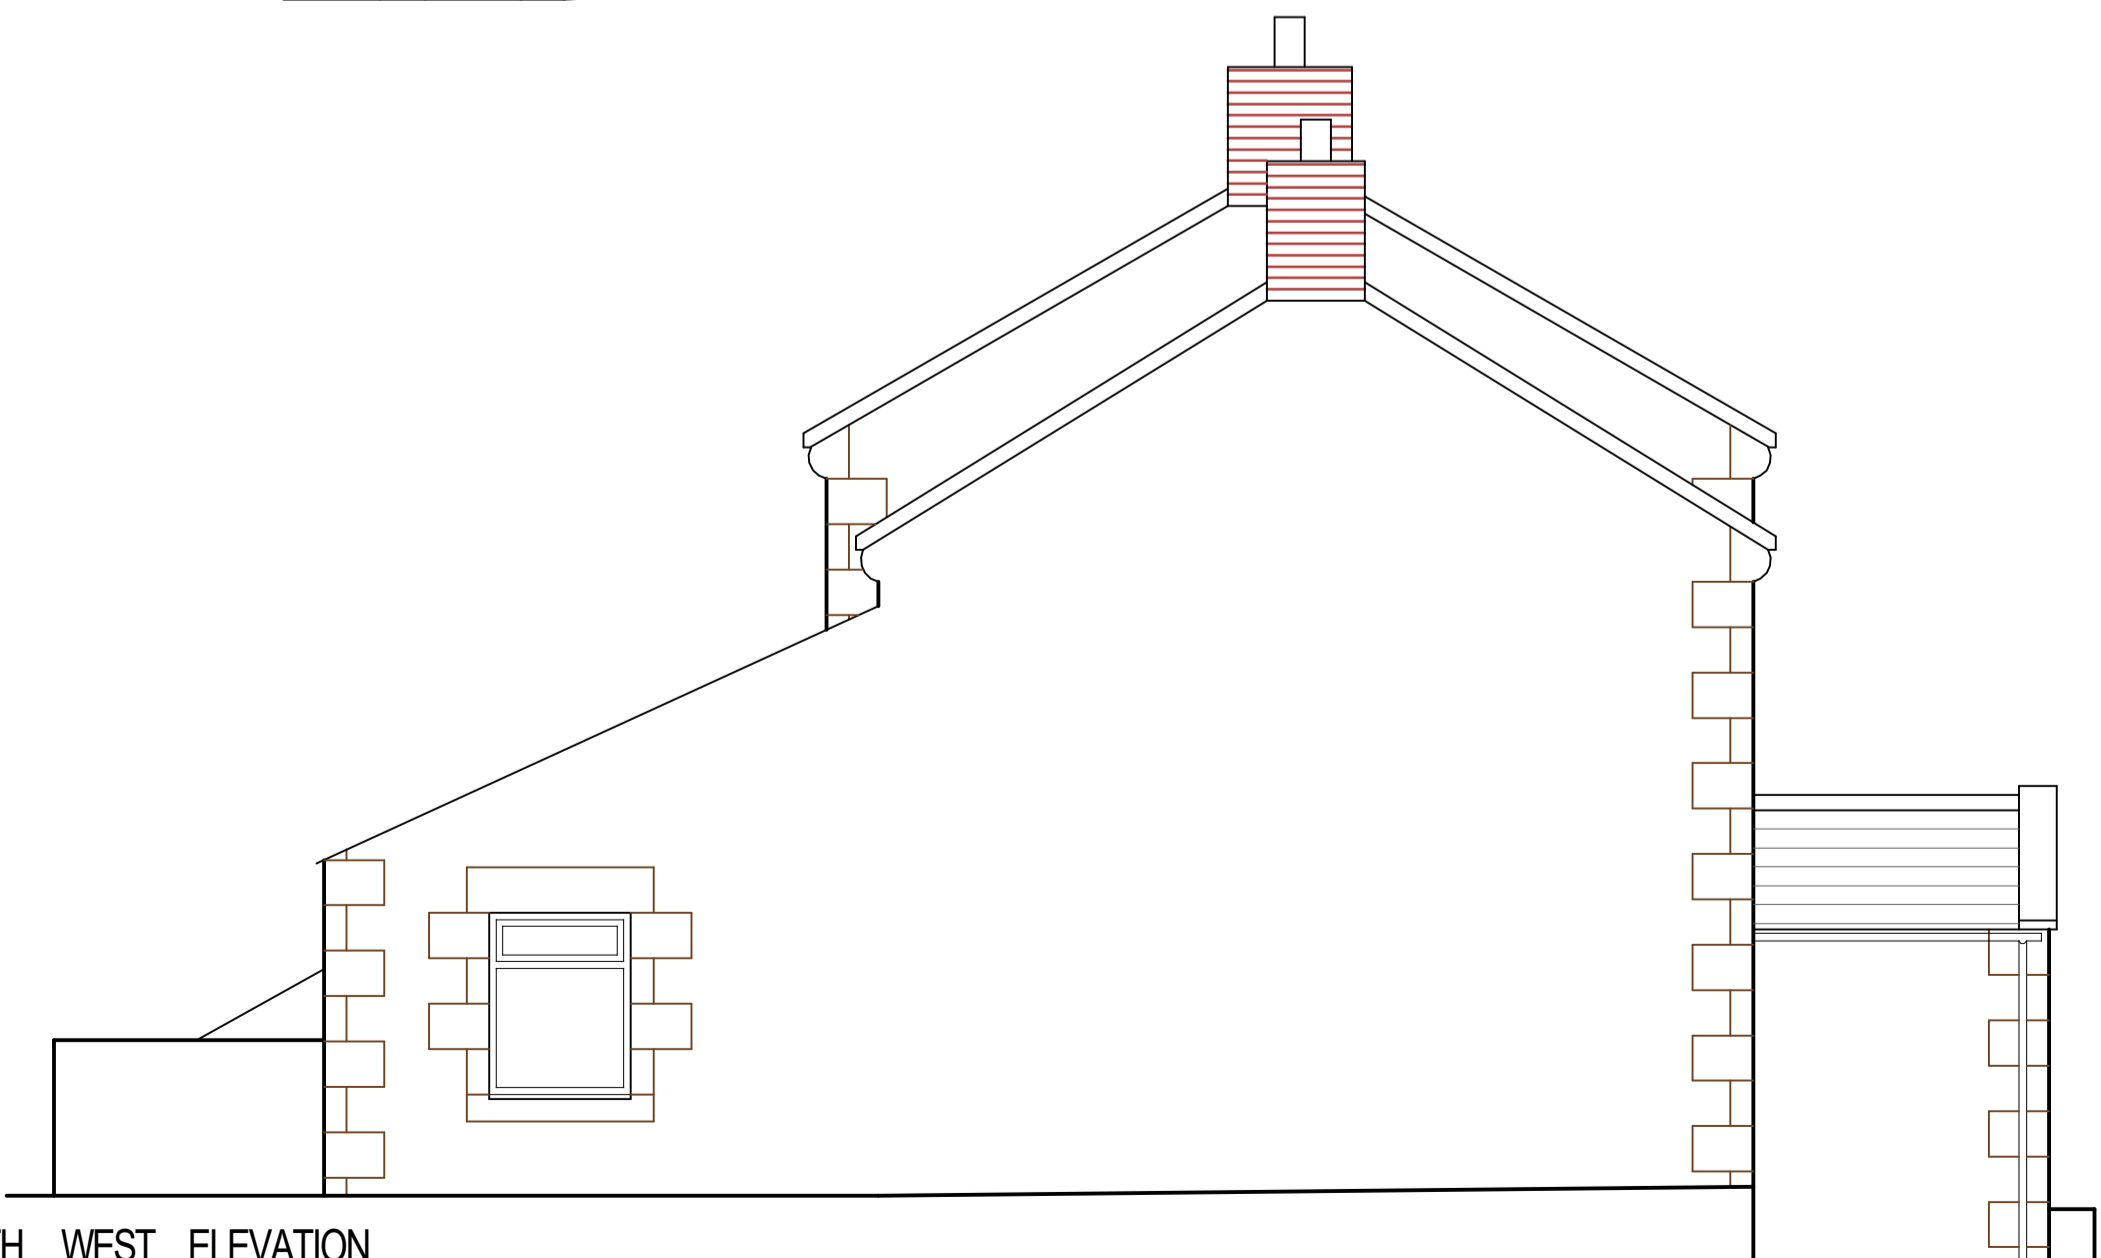

SOUTH EAST ELEVATION

NORTH WEST ELEVATION

SOUTH WEST ELEVATION

NORTH EAST ELEVATION

Michael Rathbone ACABE
Architectural & Surveying

5 Church Hill, Chilton
 Alnwick, NE66 5PY
 07796 071743
 01668 215227
 michael.rathbone05@gmail.com

DUNSHIEL FARM
 ELSDON
 NEWCASTLE UPON TYNE
 NE19 1AQ

EXISTING ELEVATIONS

1:50 @ A1	1:100 @ A3	Copyright	© 2020
Arch <input type="checkbox"/>	Mech <input type="checkbox"/>	Elect <input type="checkbox"/>	
Initial Creation Date	JANUARY 2020	Issue	1
Revision			0
Sheet	2	Dwg. No.	02/20