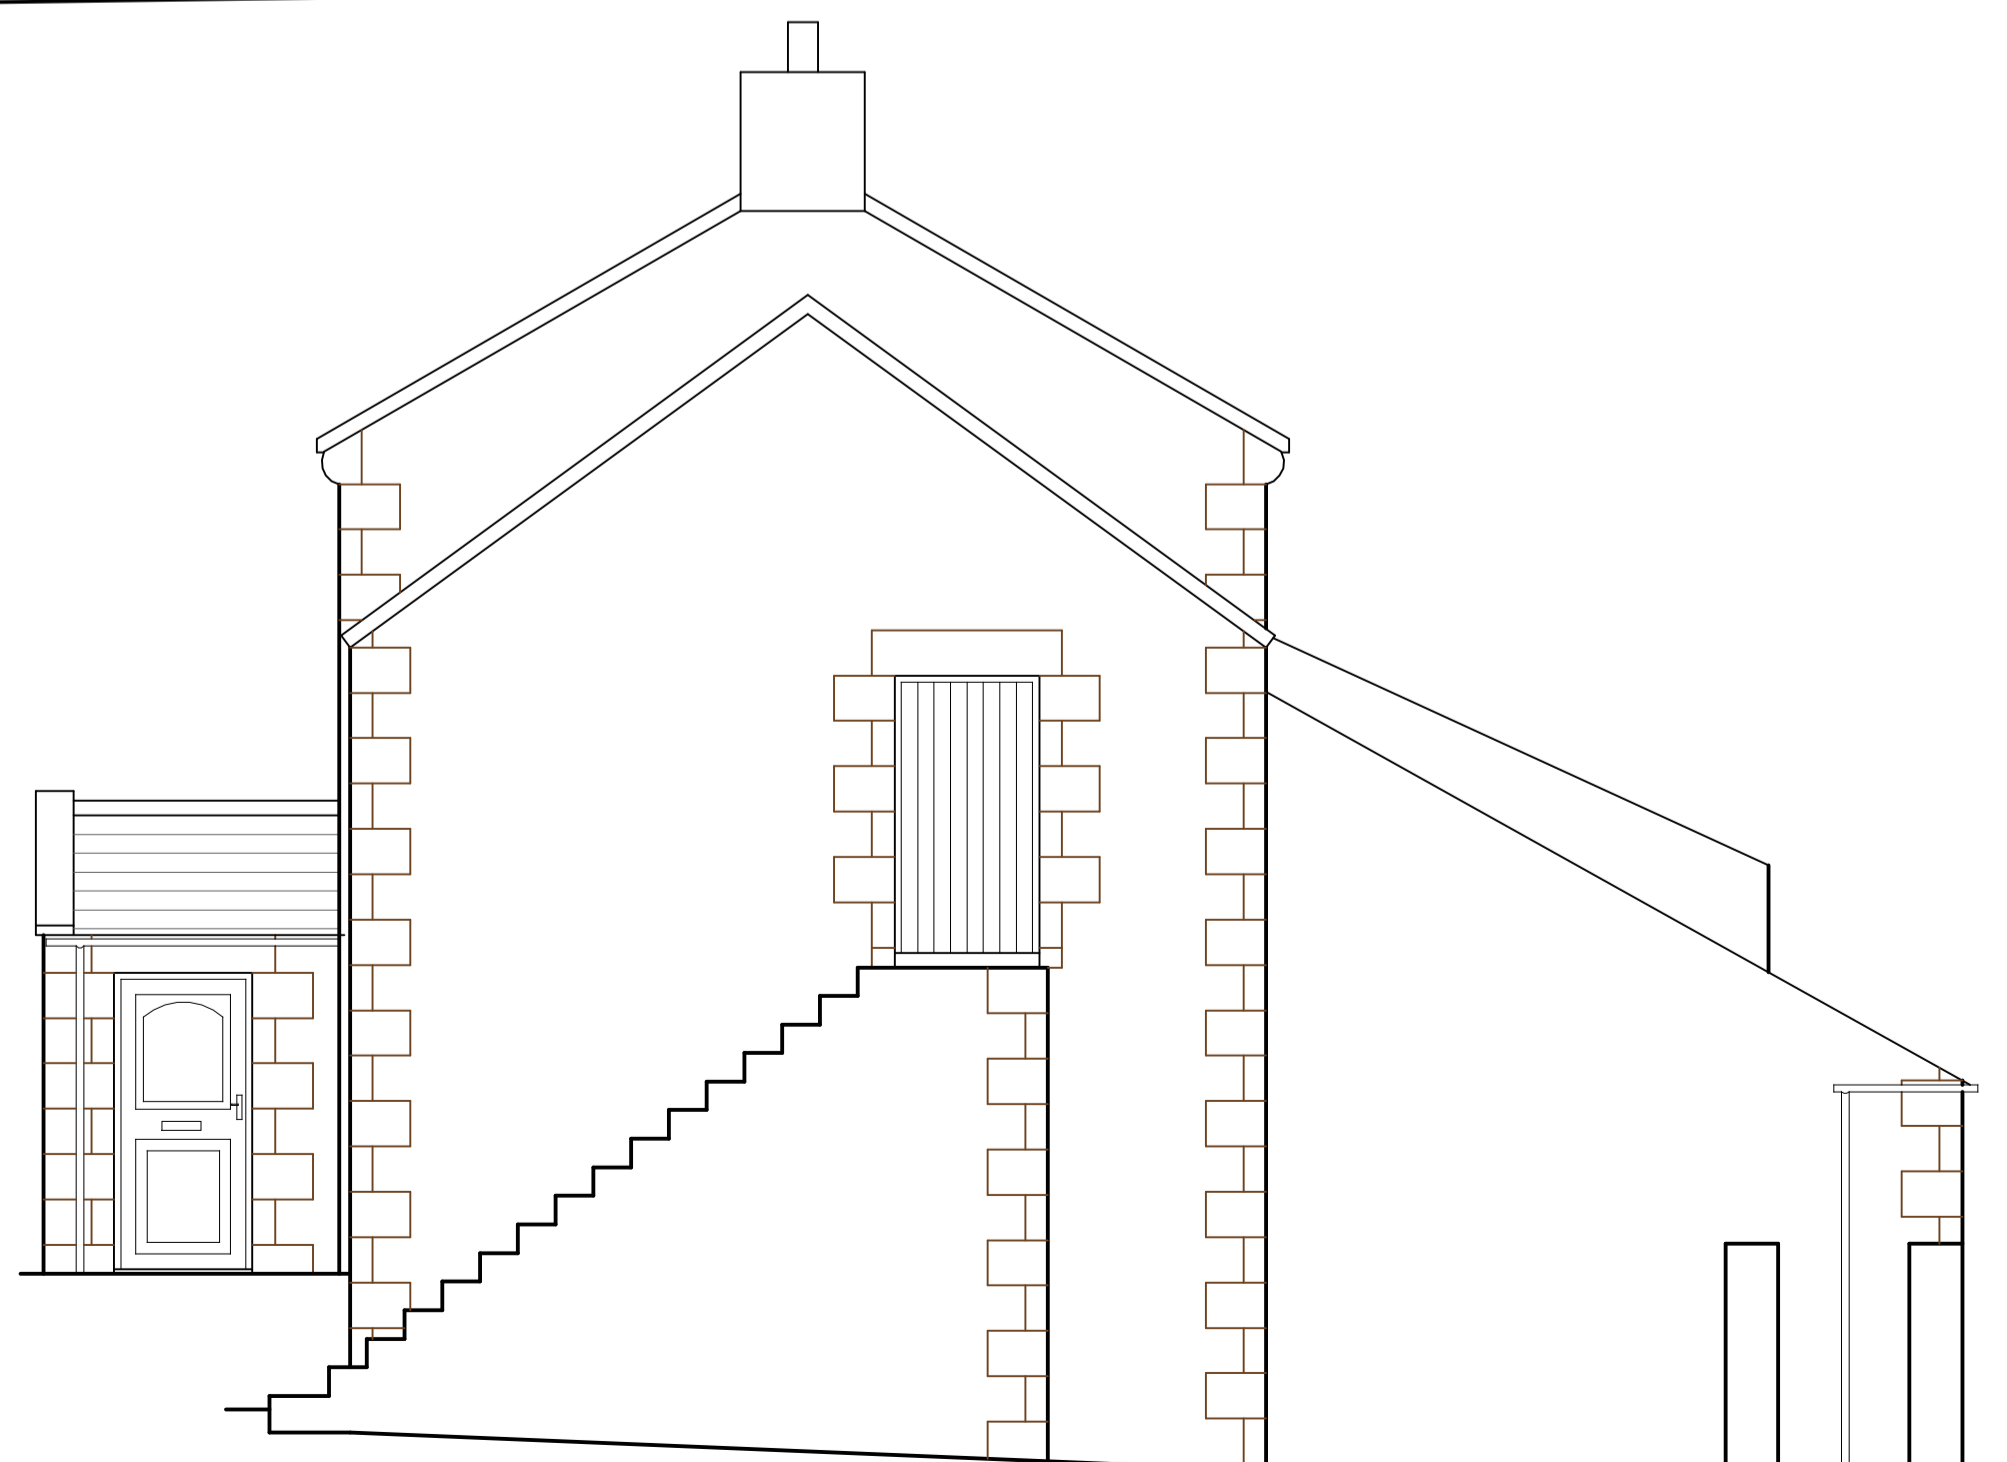

SOUTH EAST ELEVATION

NORTH WEST ELEVATION

SOUTH WEST ELEVATION

NORTH EAST ELEVATION

Michael Rathbone ACABE
Architectural & Surveying

5 Church Hill, Chilton
 Alnwick, NE66 5PY
 07796 071743
 01668 215227
 michael.rathbone05@gmail.com

DUNSHIEL FARM
 ELSDON
 NEWCASTLE UPON TYNE
 NE19 1AQ

EXISTING ELEVATIONS

1:50 @ A1	1:100 @ A3	Copyright	© 2020
Arch <input type="checkbox"/>	Mech <input type="checkbox"/>	Elect <input type="checkbox"/>	
Initial Creation Date	JANUARY 2020	Issue	1
Revision			0
Sheet	2	Dwg. No.	02/20