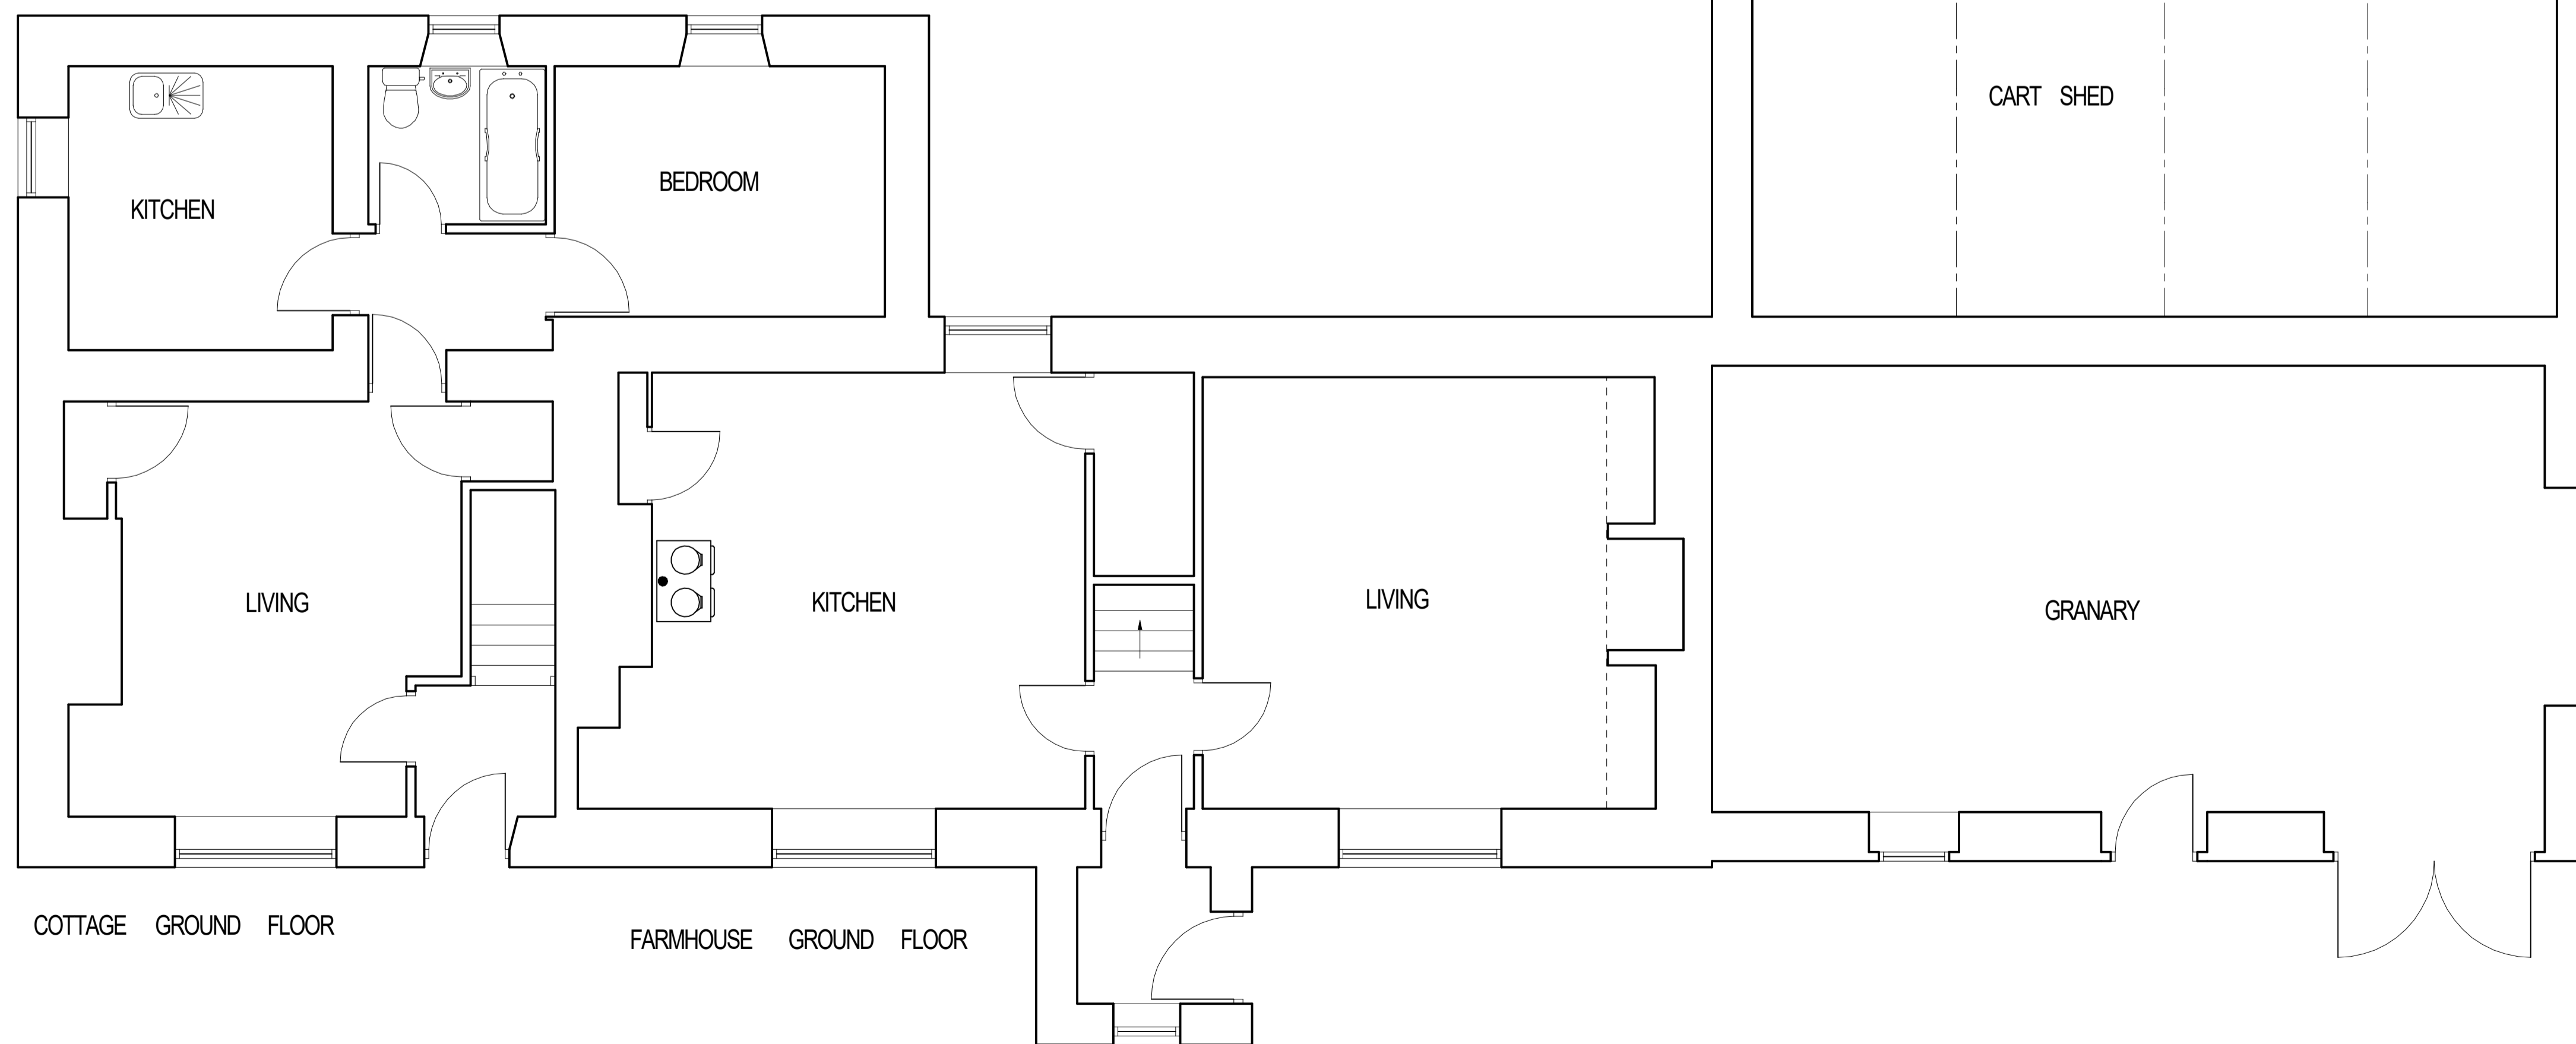

COTTAGE GROUND FLOOR

FARMHOUSE GROUND FLOOR

Michael Rathbone ACABE
Architectural & Surveying
5 Church Hill, Chalfon
Ayrwick, NE66 5PY
07796 071743
01688 215227
michael.rathbone05@gmail.com

Building DUNSHIEL FARM
ELSDON
NEWCASTLE UPON TYNE
NE19 1AQ
Dwg Title EXISTING FLOOR PLANS

Scale	1:50 @ A1 1:100 @ A3	Copyright	© 2020
Arch	☐ Mech ☐ Elect ☐	Issue	1
Initial Creation Date	JANUARY 2020	Revision	0
Sheet	1	Dwg. No.	02/20