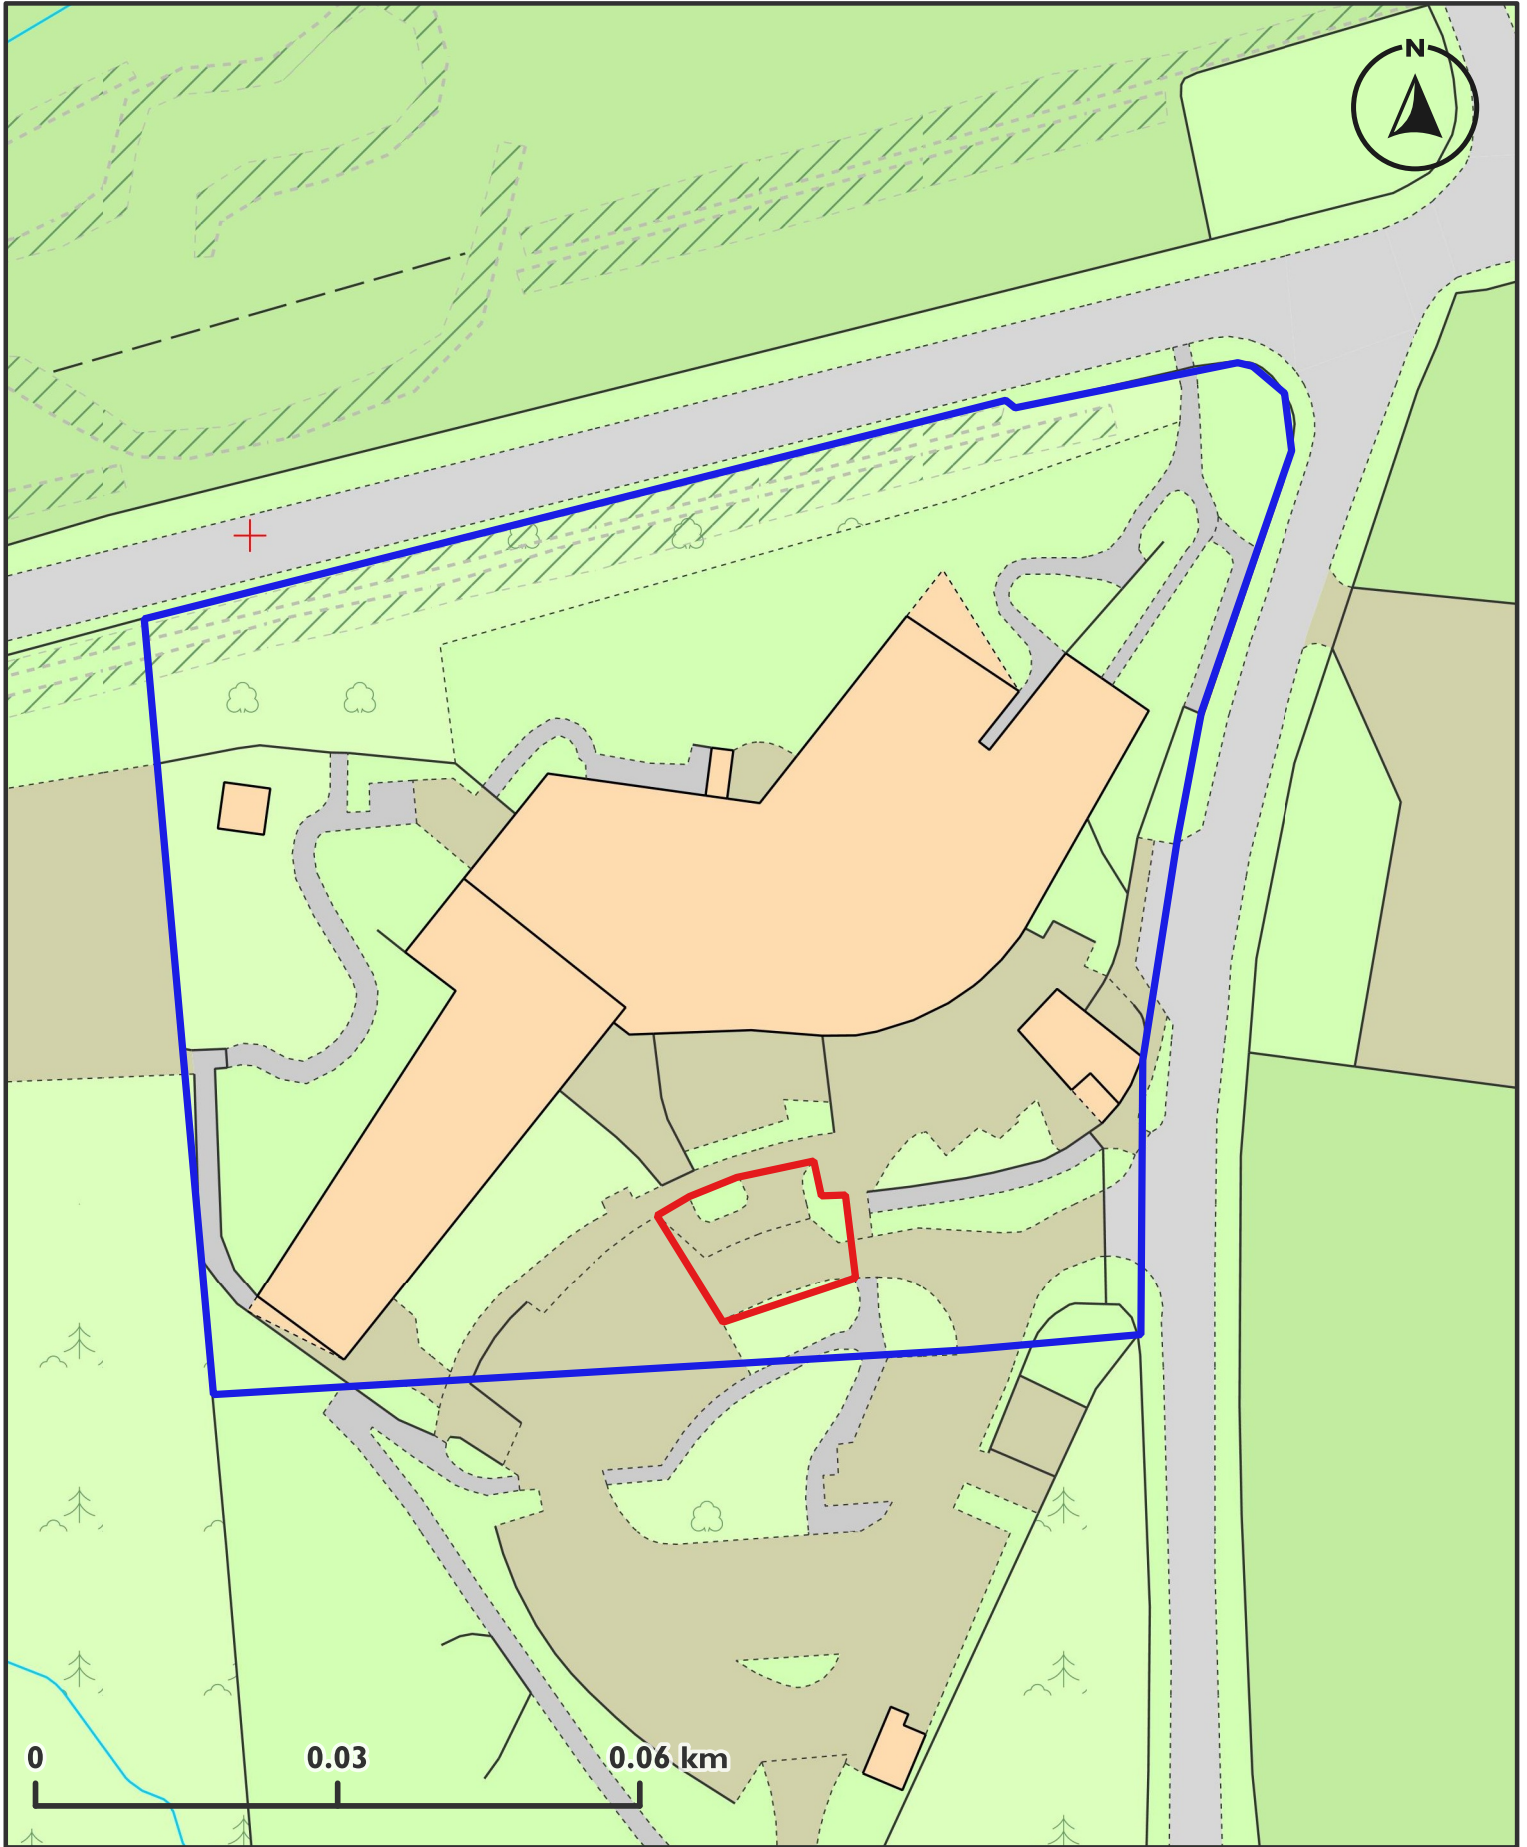

The Sill: National Landscape Discovery Centre
Once Brewed, Bardon Mill, Hexham, NE47 7AN

Produced by **Ed Hudspeth** on **22/12/2020** for
Northumberland National Park Authority.

Northumberland
National Park

© Crown Copyright and database right 2020.
Ordnance Survey 100022521.

Map scale: **1:750** (at 210 x 297mm)

Map centred on: **NY752668**