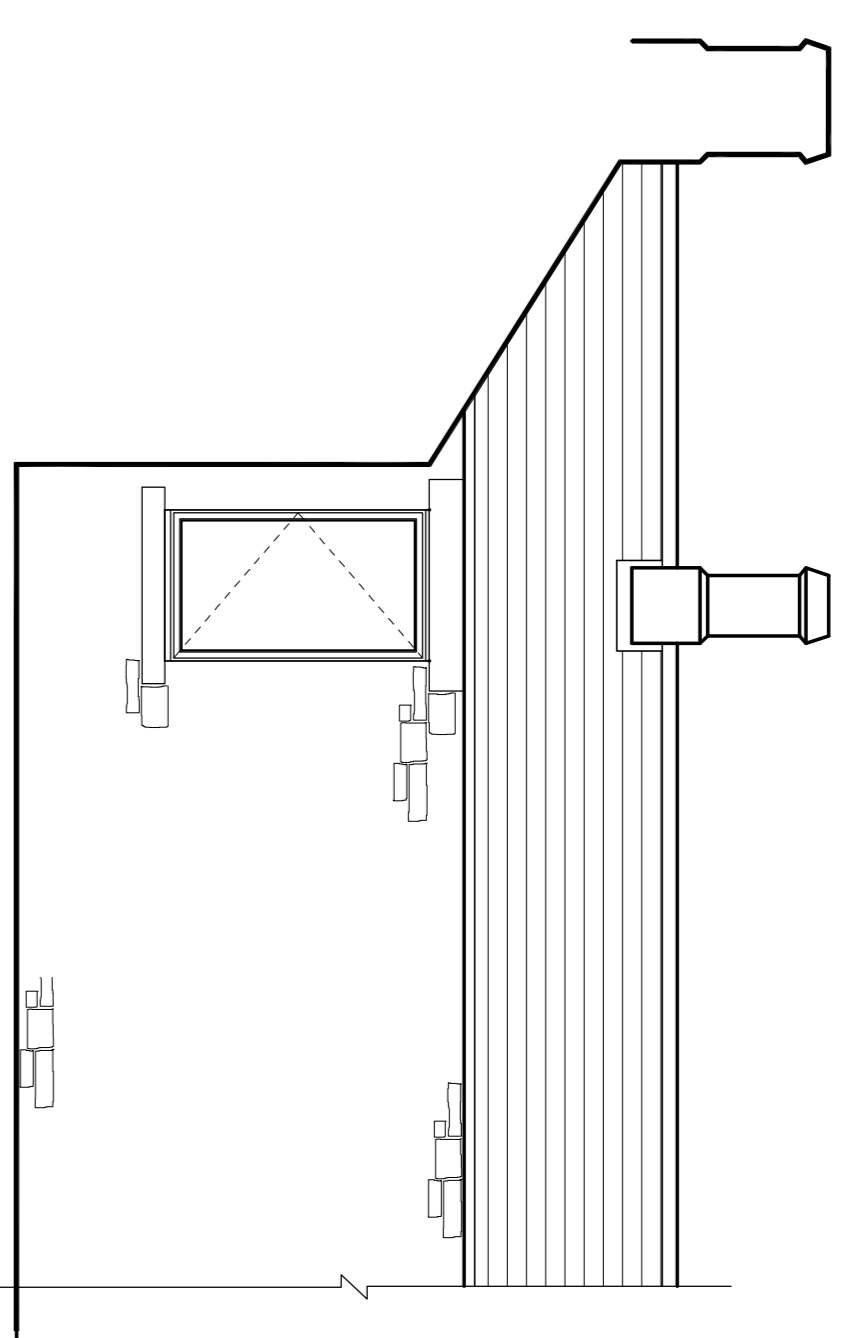

South Elevation

Part Cottage North Elevation

West Elevation

East Elevation

Title:
Existing Elevations

Project & Client:
**Eating Rooms
The Star Inn
Harbottle**

No.	REVISIONS	Date	Drawn by
20-37-02		Jan ' 21	