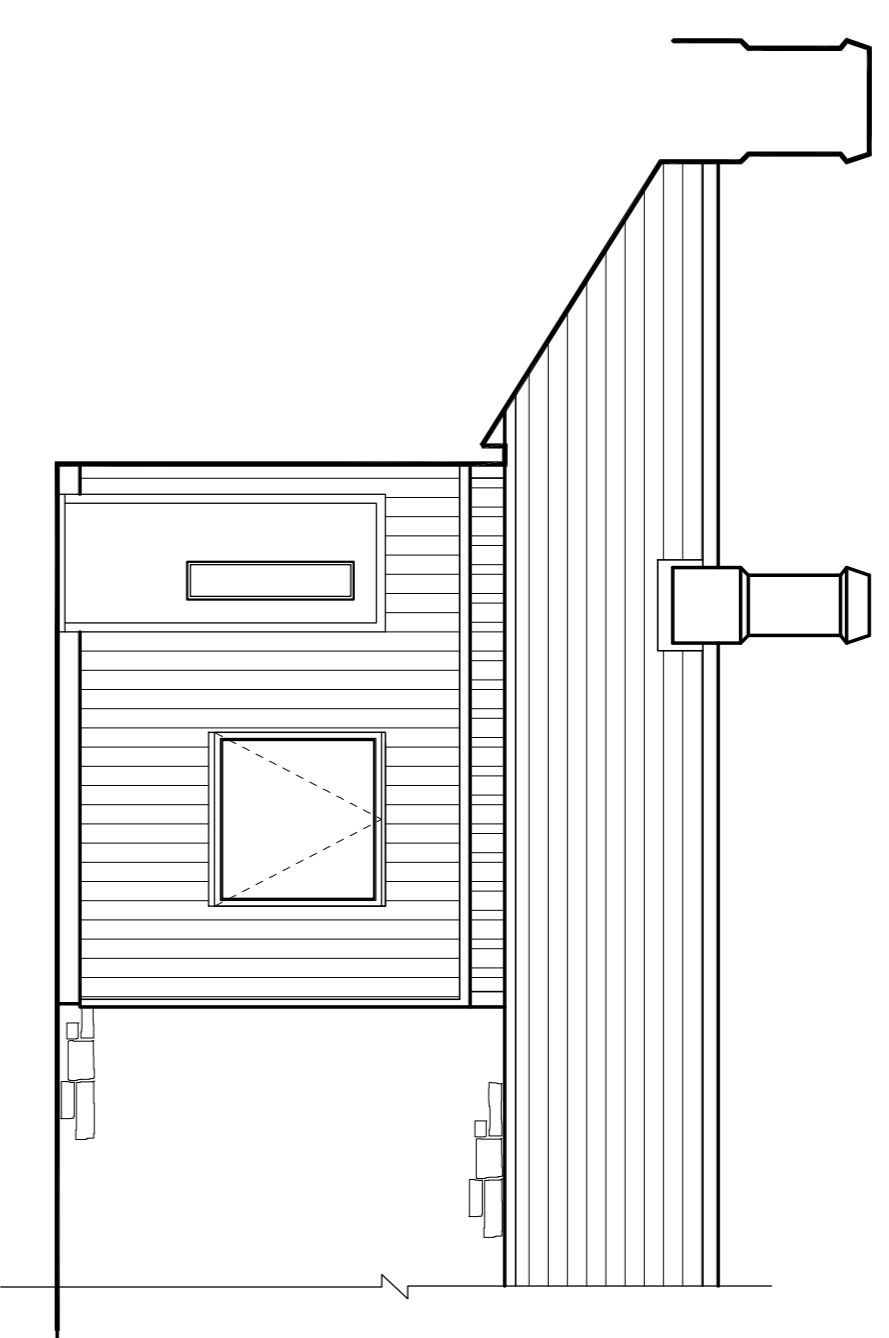

South Elevation

Part Cottage North Elevation

West Elevation

East Elevation

Title:  
**Proposed Elevations**

Project & Client:  
**Eating Rooms  
The Star Inn  
Harbottle**

No.	REVISIONS	Date	Drawn by
20-37-05		Jan ' 21	