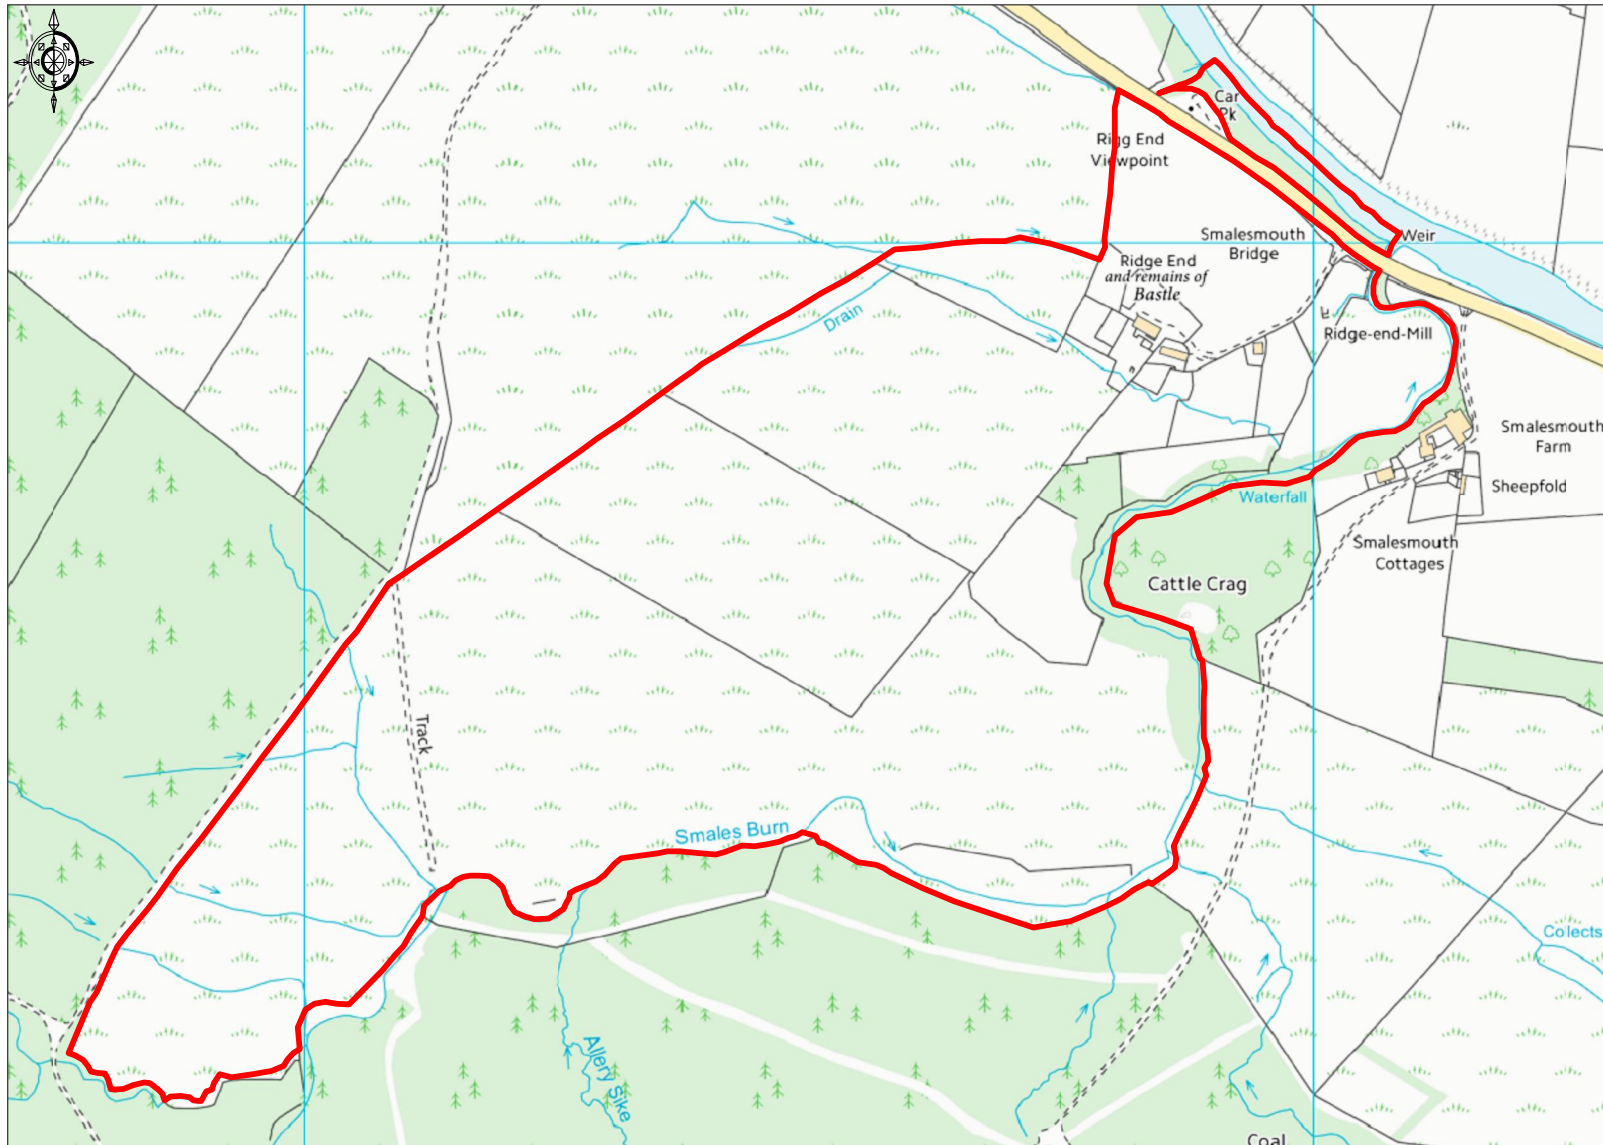

Ridge End, Falstone

Ordnance Survey © Crown Copyright 2016. All rights reserved. Licence number 100022432. Plotted Scale - 1:7500

For Identification Purposes Only
This map is created by ProMap & reproduced from Ordnance Survey
1:5,000 data with the permission of HMSO, Crown Copyright
Youngs RPS, Priestpopple, Hexham, Northumberland, NE46 1PS
Telephone: 01434 609000 Fax: 01434 608920 Licence Number ES 100033077