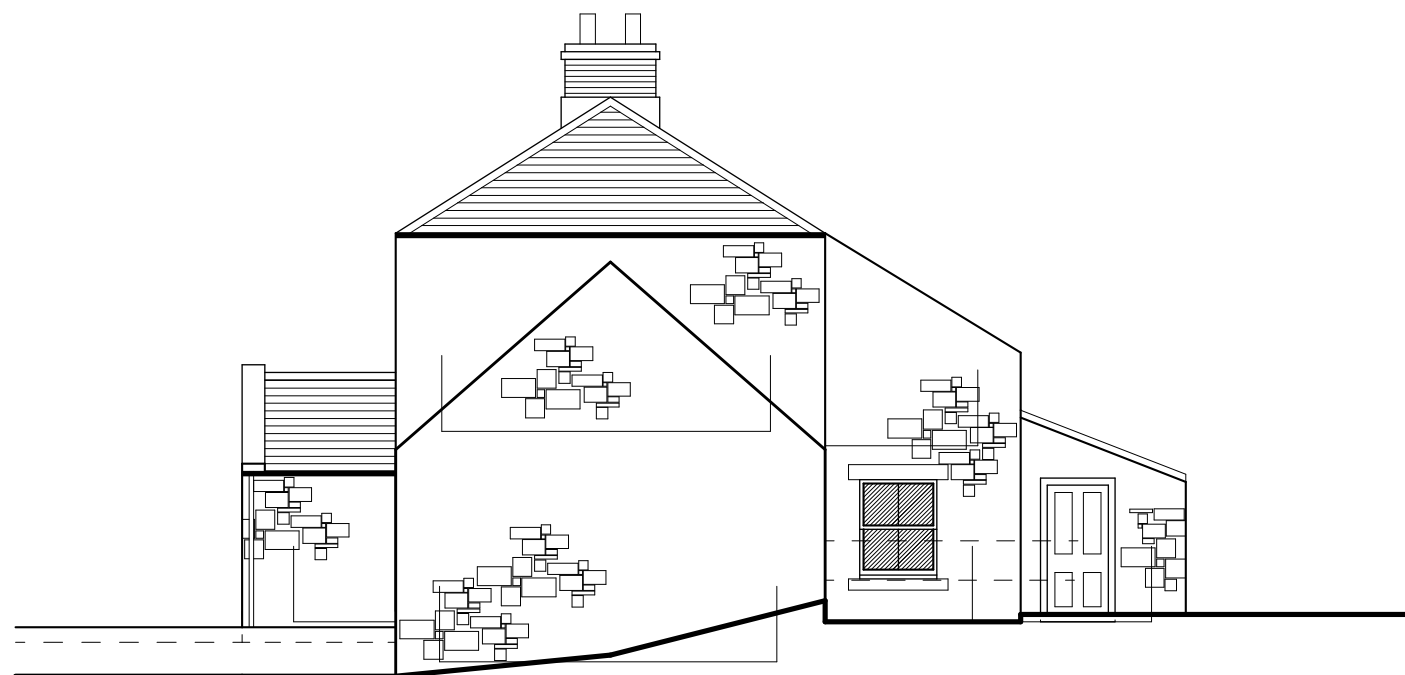

north elevation

east elevation

**proposed conversion of outbuilding + remodelling of part of dwelling house for mr r. + mrs b. carrdus**

threestoneburn house, powburn, alwick, northumberland NE66 4JN

elevations as existing - sheet two

Revision	
A	planning app notes / amendments to drg kw 10-04-2019

DO NOT SCALE  
All dimensions to be checked on site by the Contractor and any discrepancies reported to the architectural technologist.

DRAWING @ 1:100 SCALE ON A3 SHEET	
scale	1:100
date	may 2016
drawn by	kw
project no.	kw-108-RBC
drg no.	004