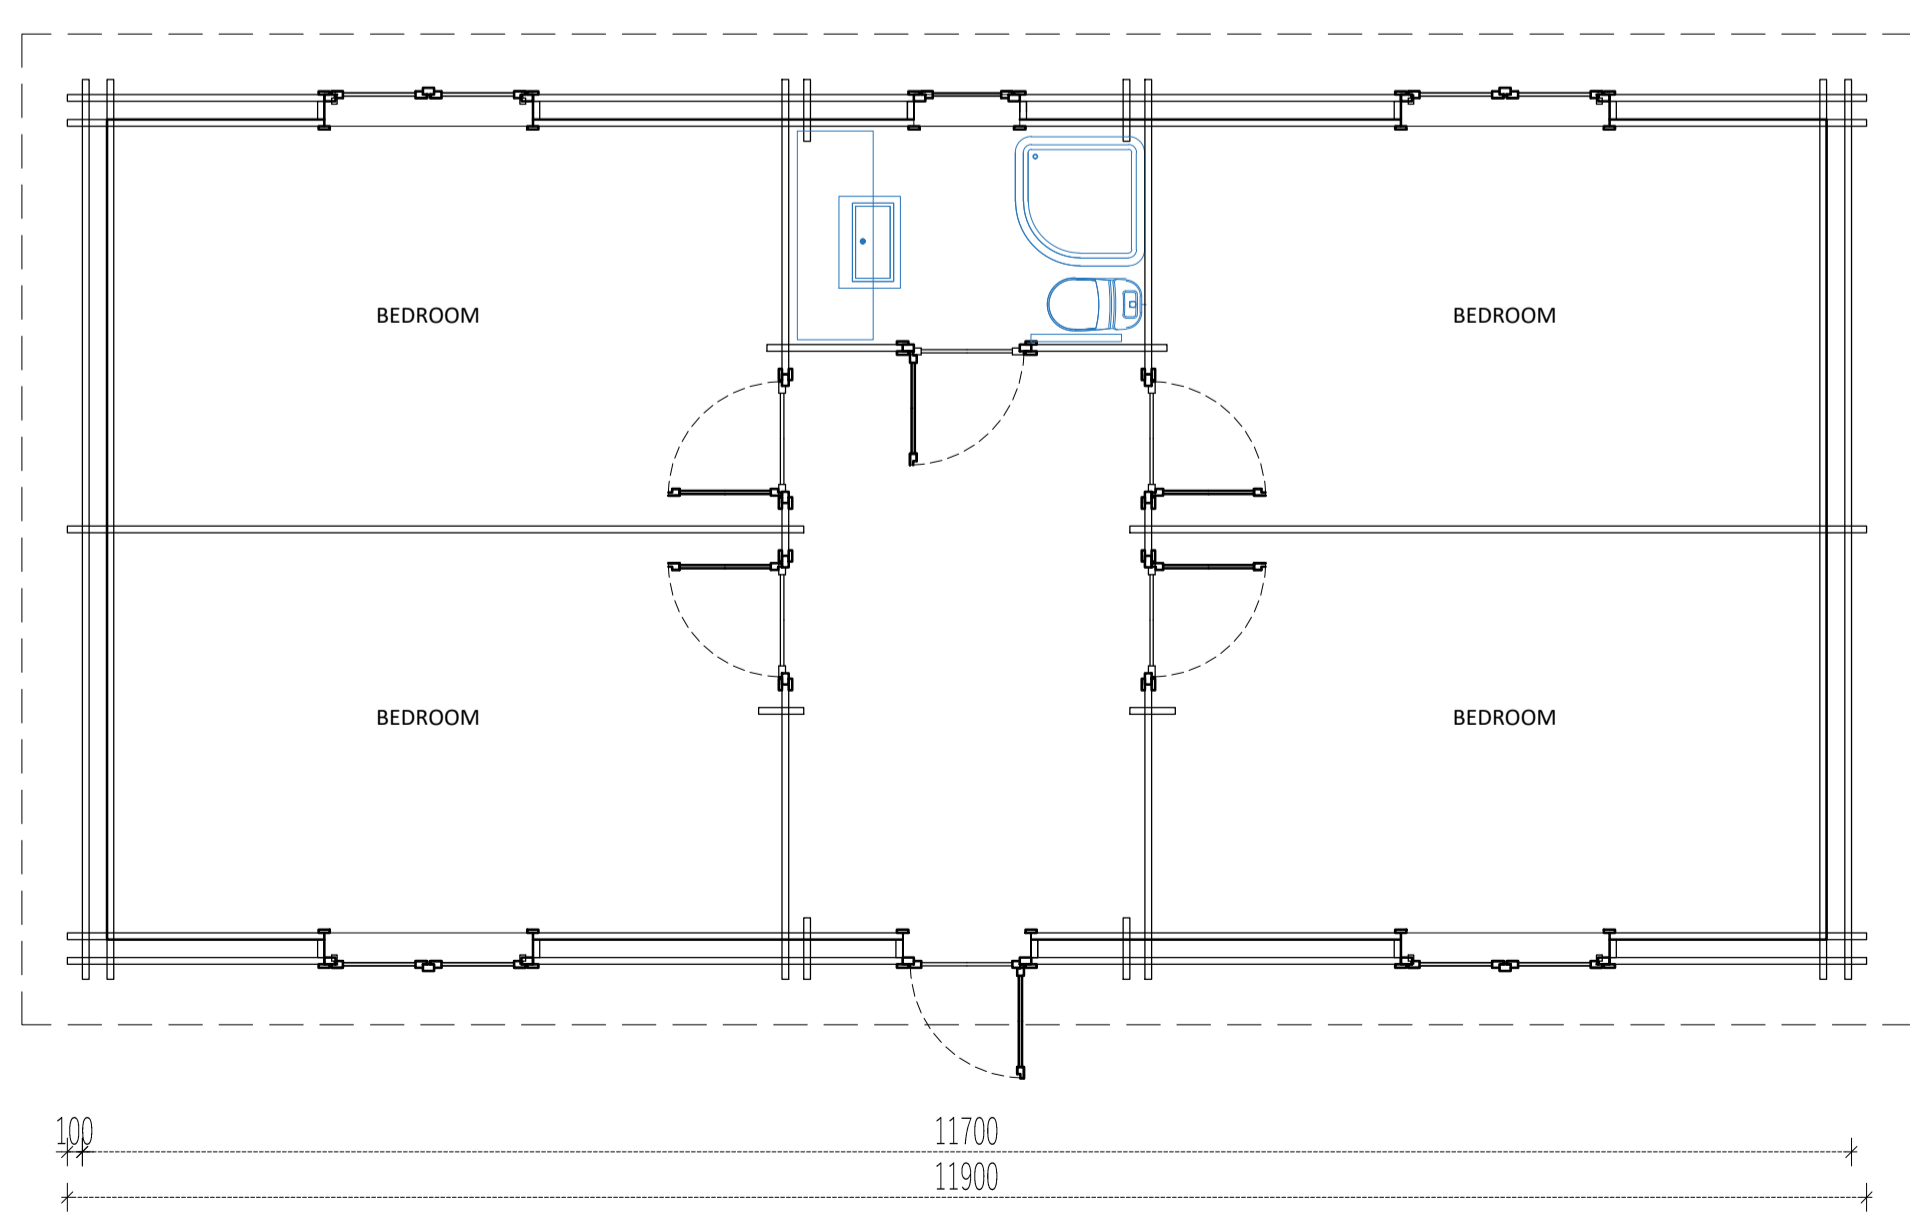

EAST ELEVATION

WEST ELEVATION

SOUTH ELEVATION

NORTH ELEVATION

FLOOR PLAN

ROOF PLAN

Status  
**PLANNING**

Simon Timperley RIBA  
07754 081293      simon@timperley.net

Project  
**TWICE BREWED INN  
OVERSPILL HOLIDAY  
ACCOMMODATION**

Content  
**PLANS & ELEVATIONS**

Scale  
1:50@A1

Drawn  
ST

Date  
27/04/2021

Project No.  
**0292**

Drawing No.  
**P101**

Revision Suffix