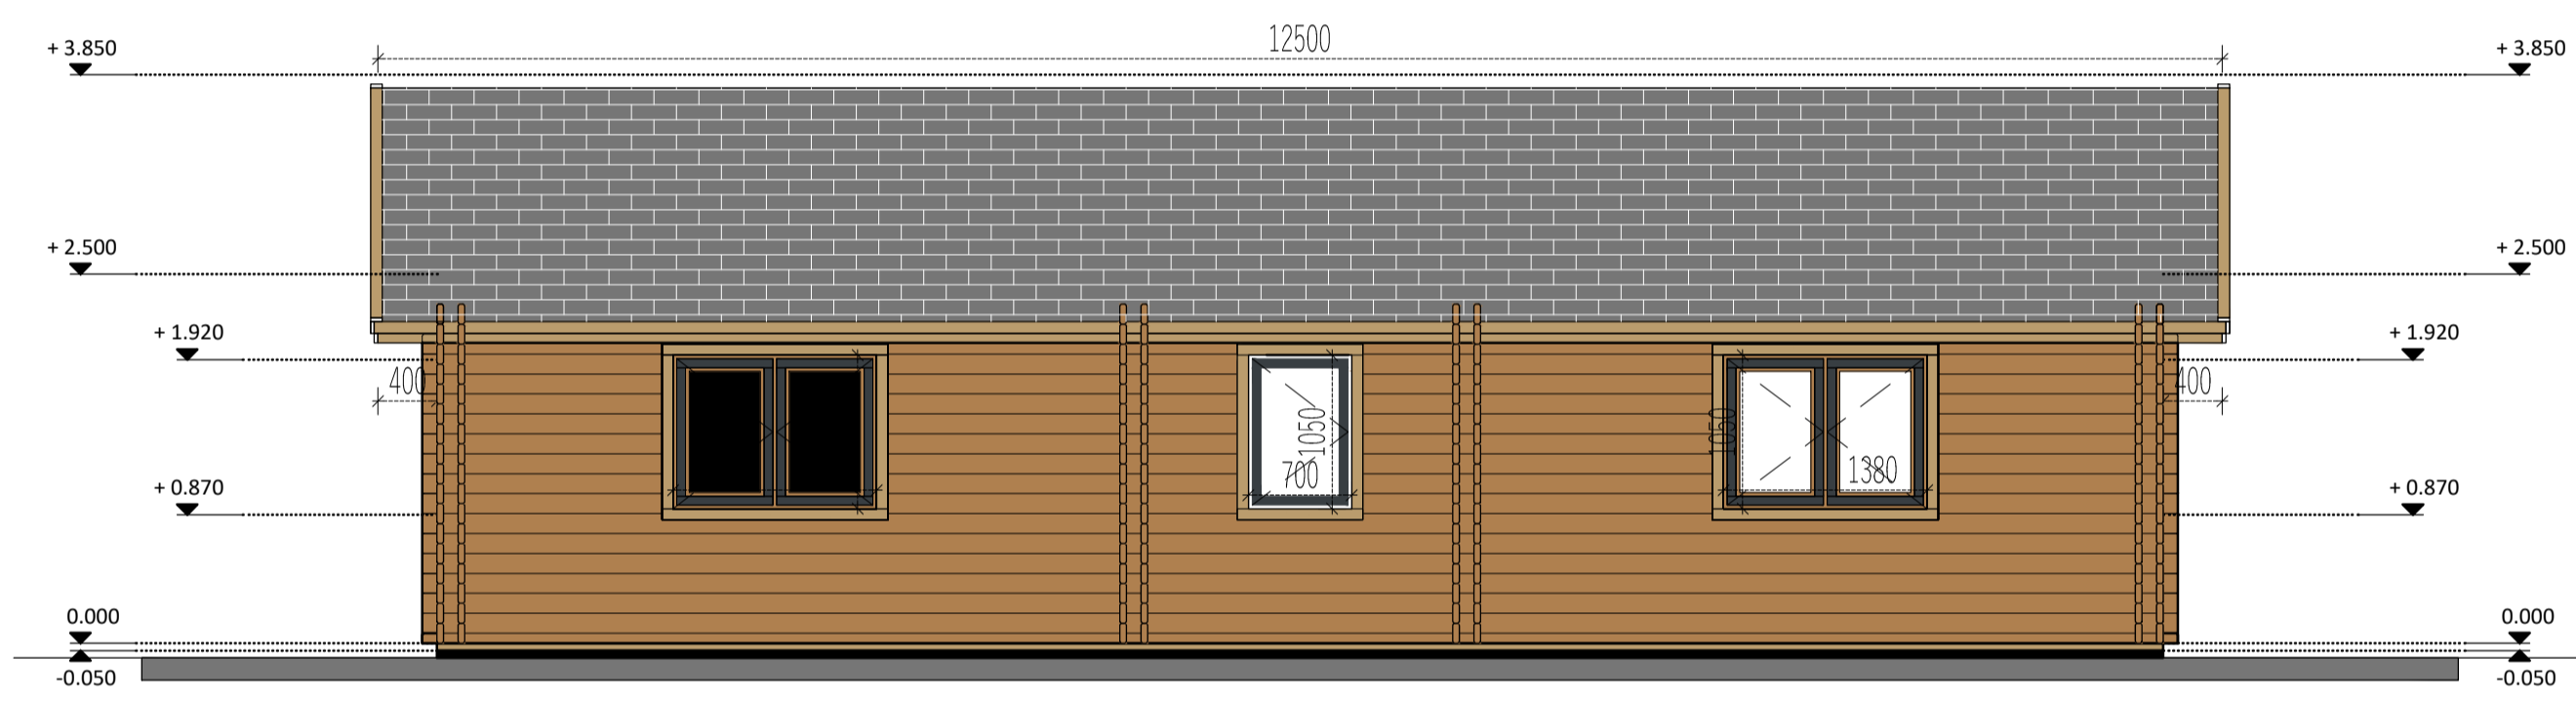

EAST ELEVATION

WEST ELEVATION

SOUTH ELEVATION

NORTH ELEVATION

FLOOR PLAN

ROOF PLAN

Status  
**PLANNING**

Simon Timperley RIBA  
07754 081293      simon@timperley.net

Project  
**TWICE BREWED INN  
OVERSPILL HOLIDAY  
ACCOMMODATION**

Content  
**PLANS & ELEVATIONS**

Scale  
1:50@A1

Drawn  
ST

Date  
27/04/2021

Project No.  
**0292**

Drawing No.  
**P101**

Revision Suffix