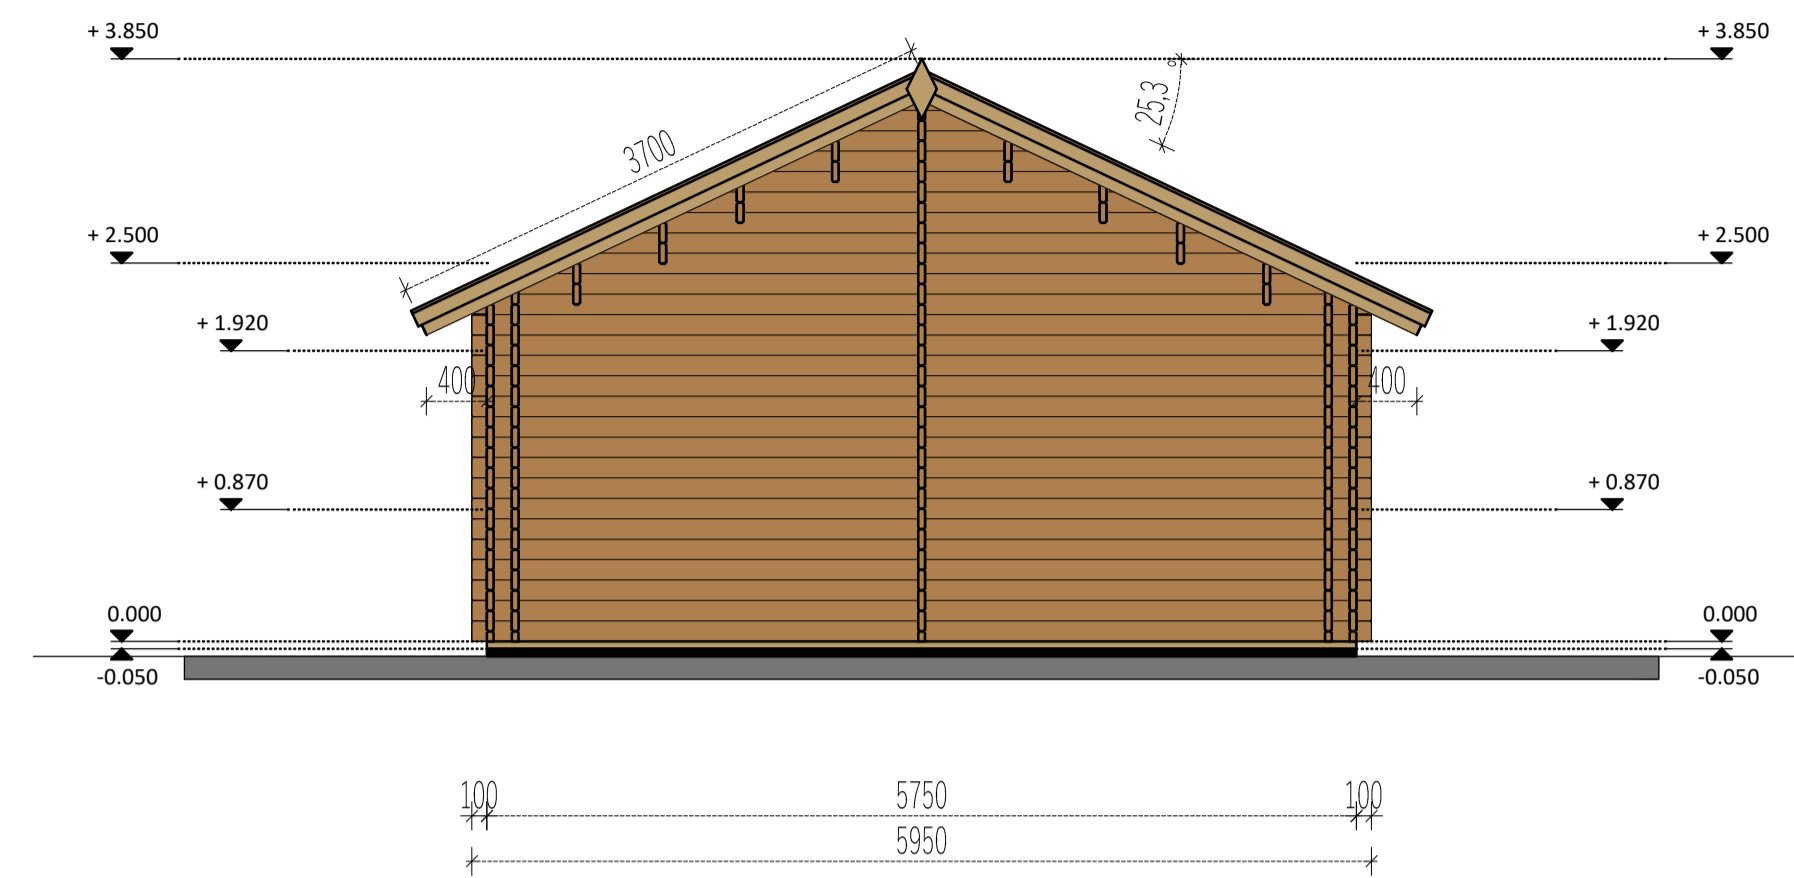

EAST ELEVATION

WEST ELEVATION

SOUTH ELEVATION

NORTH ELEVATION

FLOOR PLAN

ROOF PLAN

Status  
**PLANNING**

Simon Timperley RIBA  
07754 081293      simon@timperley.net

Project  
**TWICE BREWED INN  
OVERSPILL HOLIDAY  
ACCOMMODATION**

Content  
**PLANS & ELEVATIONS**

Scale  
1:50@A1

Drawn  
ST

Date  
27/04/2021

Project No.  
**0292**

Drawing No.  
**P101**

Revision Suffix